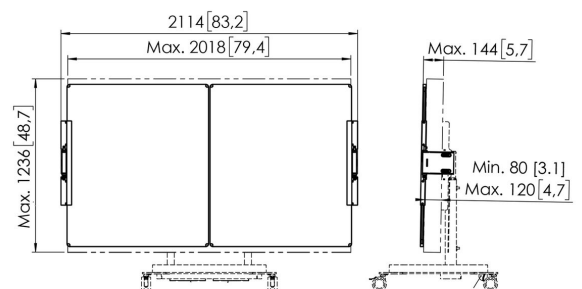

## RISE A228 Whiteboard Set 86" for RISE Motorized Display Lift Trolley or Floor Stand (white)

### Whiteboard Set for 86"

This RISE A228 Whiteboard Set 86" is custom made for the Vogel's RISE motorized display lift trolley or floor stand. With this accessory, you can mount a whiteboard to the left and right of a 86-inch display. Added counterweights ensure a safe installation and use. The enamel steel boards feature hinges developed by Vogel's. As a result, the whiteboards do not spontaneously open, even after frequent use. Easy to install. The adjustable hinges on this accessory set allow you to vary the depth, height and width so that the whiteboards always fit the display, whatever display you are using.

### Specifications

Article number (SKU)	7302280
Colour	White
EAN single box	8712285358944
Height	1157
Width	4130
Depth	142
TÜV certified	Yes
Tilt	Tilt -4°/+4°
Guarantee	5 years
Guarantee enamel steel boards	25 years
Adjustable depth	True
Adjustable height	True
Max. screen size (inch)	86
Min. screen size (inch)	86