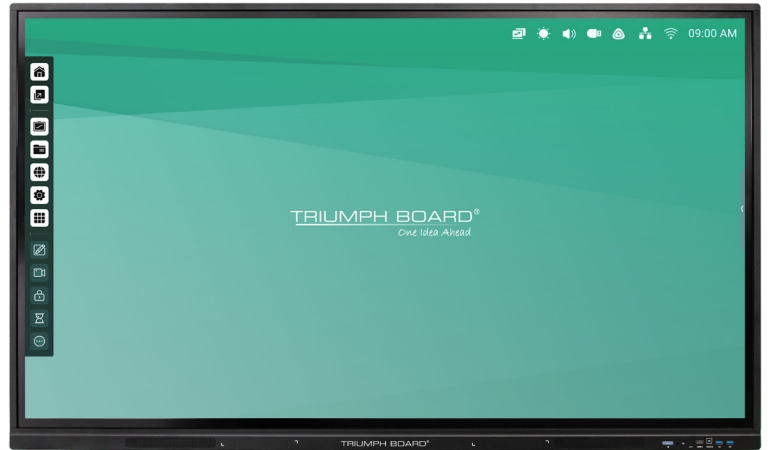

TRIUMPH BOARD 65" IFP (BLACK)

TECHNICAL SPECIFICATION

EAN: 8592580117190

Display

Diagonal Size:	1651 mm (65")
Resolution:	UHD (3840 × 2160)
Panel Type:	ADS
Backlight:	DLED
Aspect Ratio:	16:9
Display Area:	1428,48 (H) x 803,52 (V) mm
Display Colors:	1.07 B (10 - bit)
Brightness:	400 cd/m2
Contrast:	1200:1 (5000:1 Dynamic)
Response Time:	< 8 ms
Refreshing Frequency:	60 Hz
View Angle:	178°/178° (H/V)
Life Time:	50 000 hrs (panel)
Operating Time:	16/7

Glass

Glass Type:	Anti-Glare Tempered
Thickness:	3 mm
Hardness:	Mohs 7
Bonding Technology:	Zero Bonding + Curved Glass
Air Gap:	0 mm (center)
Antibacterial Feature:	Buttons and Writing Pens

Sound System

Speaker Position:	Forward
Sound Channel:	2.0
Power Amplify:	2 x 16 W

Software

Note - annotation software under every source (Android)
Bytello Share – wireless content sharing software (Windows & Android)
OfficeSuite - All-in-One Office Application (Android)
mozaBook CLASSROOM - educational presentation software (optional)
Remote Management - DMS Bytello (optional)