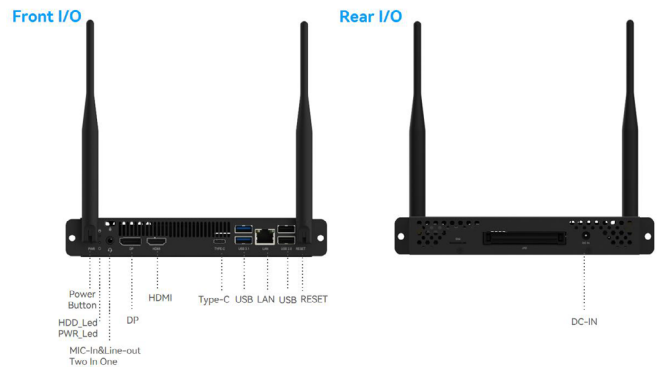

Dimensions

Product Dimensions:	180 x 119 x 30 mm
Box Dimensions:	255 x 200 x 80 mm
Net Weight:	1500 g
Gross Weight:	1775 g

TRIUMPH BOARD reserves the right to change the product specifications without notice.