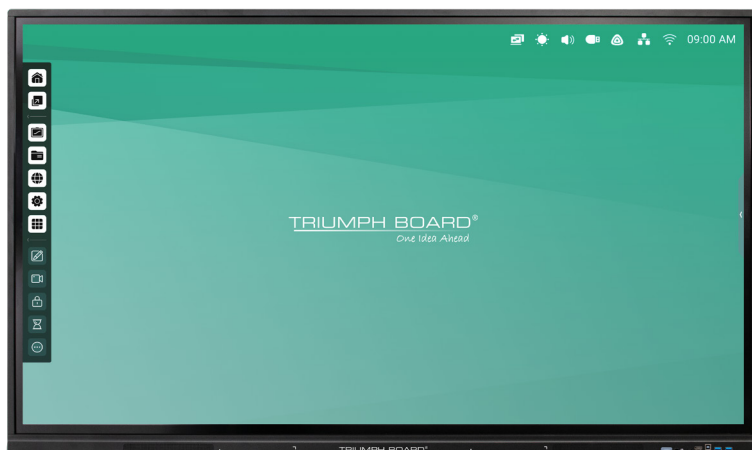

TRIUMPH BOARD 65" IFP (BLACK)

TECHNICKÉ SPECIFIKACE

EAN: 8592580119910

Display

Velikost úhlopříčky:	1651 mm (65")
Rozlišení:	UHD (3840 × 2160)
Typ panelu:	ADS
Typ podsvícení:	DLED
Poměr stran:	16:9
Oblast zobrazení:	1428,48 (H) x 803,52 (V) mm
Barvy panelu:	1.07 B (10 - bit)
Jas:	400 cd/m²
Kontrast:	1200:1 (5000:1 Dynamic)
Doba odezvy:	< 8 ms
Obnovovací frekvence:	60 Hz
Pozorovací úhel:	178°/178° (H/V)
Životnost:	50 000 hrs (panel)
Provozní doba:	16/7

Sklo

Typ skla:	Antireflexní a tvrzené
Tloušťka skla:	3 mm
Tvrdość skla:	Mohs 7
Technologie lepení:	Zero Bonding + zakřivené sklo
Vzduchová mezera:	0 mm (center)
Antibakteriální vlastnosti:	Tlačítka a stylusy

Ozvučení

Pozice reproduktorů:	Zepředu
Počet kanálů:	2.0
Výkon reproduktorů:	2 x 16 W

Software

Note - anotační software pro každý zdroj (Android)
Bytello Share – software pro bezdrátové sdílení obsahu
OfficeSuite - All-in-One Office aplikace (Android)
mozaBook CLASSROOM - vzdělávací prezentační software (volitelné)
Remote Management - DMS Bytello (volitelné)

Vstupy a výstupy

OPS Slot:	1
HDMI IN:	3 (zepředu 1x)
HDMI OUT:	1
VGA:	1
AUDIO IN:	1
AUDIO OUT:	1
LAN 10/100/1000 Mbps:	2 (RJ45 IN / RJ45 OUT)
S/PDIF:	1
USB Type-C:	1 (zepředu) *
USB 2.0:	1
USB 3.0:	4 (zepředu 2x)
TOUCH USB 2.0:	2 (zepředu 1x)
RS232 IN:	1

* Video/Audio (DP Alt 3840x2160@60 Hz), Touch, Power Delivery (65W), LAN Network Sharing

Výpočetní systém

Verze:	Android 11.0
CPU:	A55x4
GPU:	Mali G52MP2
RAM / ROM:	8 GB / 64 GB
Wi-Fi Modul:	Wi-Fi 6, 2.4 / 5 GHz
Hotspot:	Ano
BT Modul:	5.0
OTA aktualizace:	Ano
Správa zařízení:	TeamViewer QuickSupport

Napájení a spotřeba

Provozní napájení:	100~240 V AC 50/60 Hz
Celková spotřeba s OPS:	< 360 W max
Celková spotřeba bez OPS:	80 W
Spotřeba v režimu Standby:	≤ 0.5 W

Dotykový systém

Způsob detekce:	Infračervený (multi-dotyk)
Počet dotyků:	40/20 Touch Input *
Doba odezvy:	< 10 ms (typ)
Přesnost dotyku:	≤ 1,5 mm
Nejmenší rozměr dotyk. objektu:	3 mm
Rozlišení interpolace:	32768(W)×32768(D)
Nástroje pro dotyk:	Prst, stylus, dlaň
Kompatibilita:	Win, Mac, Linux, Android

* Windows / Android

Provozní podmínky

Teplota provozního prostředí:	0° - 40°C
Vlhkost provozního prostředí:	10 - 90% RH
Teplota při skladování:	-20° - 60°C
Vlhkost při skladování:	10 - 90% RH

Rozměry a hmotnost

Rozměry panelu:	1488 x 897 x 87 mm
Rozměry obalu:	1628 x 208 x 1005 mm
Čistá hmotnost panelu:	35 kg
Hrubá hmotnost (s obalem):	44,7 kg
Montáž / uchycení:	VESA 600 x 400

Příslušenství

1x HDMI kabel
1x AC Power kabel
1x USB Touch kabel
2x Stylus
1x Dálkové ovládání
1x Držák na stěnu
1x Stručný návod k obsluze