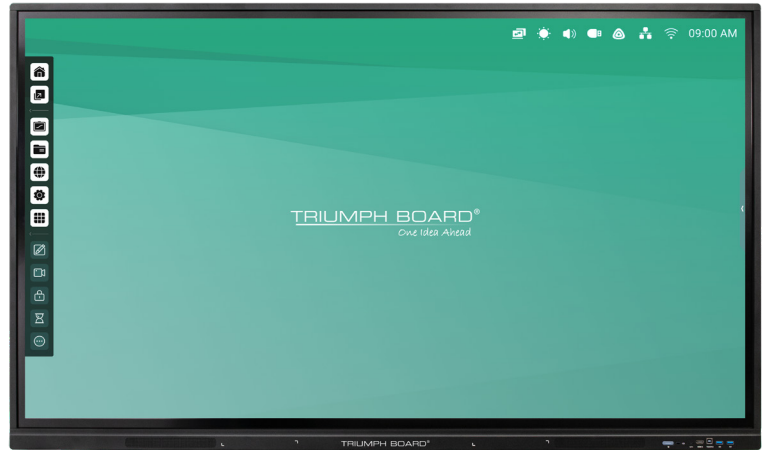

TRIUMPH BOARD 86" IFP (BLACK)

TECHNICAL SPECIFICATION

EAN: 8592580119804

Display

Diagonal Size:	2184 mm (86")
Resolution:	UHD (3840 × 2160)
Panel Type:	VA
Backlight:	DLED
Aspect Ratio:	16:9
Display Area:	1895,04 (H) x 1065,96(V) mm
Display Colors:	1.07 B (10 - bit)
Brightness:	400 cd/m2
Contrast:	4000:1 (5000:1 Dynamic)
Response Time:	< 8 ms
Refreshing Frequency:	60 Hz
View Angle:	178°/178° (H/V)
Life Time:	50 000 hrs (panel)
Operating Time:	16/7

Glass

Glass Type:	Anti-Glare Tempered
Thickness:	3 mm
Hardness:	Mohs 7
Bonding Technology:	Zero Bonding + Curved Glass
Air Gap:	0 mm (center)
Antibacterial Feature:	Buttons and Writing Pens

Sound System

Speaker Position:	Forward
Sound Channel:	2.0
Power Amplify:	2 x 16 W

Software

Note - annotation software under every source (Android)
Bytello Share – wireless content sharing software (Windows & Android)
OfficeSuite - All-in-One Office Application (Android)
mozaBook CLASSROOM - educational presentation software (optional)
Remote Management - DMS Bytello (optional)