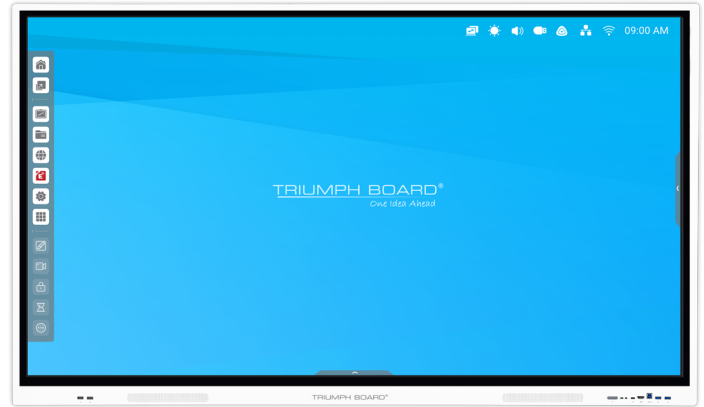

TRIUMPH BOARD

86" IFP

TECHNICAL SPECIFICATION

EAN: 8592580118647

Display

Diagonal Size:	2184 mm
Resolution:	UHD (3840 × 2160)
Screen Type:	Open Cell DLED Backlight
Aspect Ratio:	16:9
Display Area:	1895 (H) x 1066 (V) mm
Display Colors:	1.07 B (10 - bit)
Brightness:	400 cd/m2
Contrast:	1200:1 (4000:1 Dynamic)
Response Time:	8 ms
Refreshing Frequency:	60 Hz
View Angle:	178°/178° (H/V)
Life Time:	50 000 hrs (panel)
Operating Time:	16/7