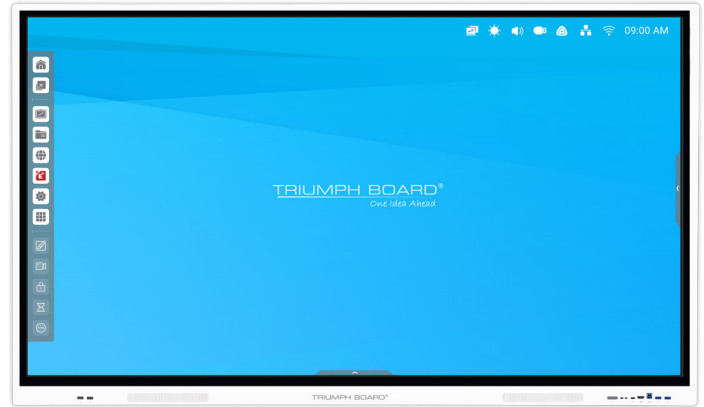

TRIUMPH BOARD

86" IFP

TECHNICAL SPECIFICATION

EAN: 8592580118647

Display

Diagonal Size:	2184 mm
Resolution:	UHD (3840 × 2160)
Screen Type:	Open Cell DLED Backlight
Aspect Ratio:	16:9
Display Area:	1895 (H) x 1066 (V) mm
Display Colors:	1.07 B (10 - bit)
Brightness:	400 cd/m2
Contrast:	1200:1 (4000:1 Dynamic)
Response Time:	8 ms
Refreshing Frequency:	60 Hz
View Angle:	178°/178° (H/V)
Life Time:	50 000 hrs (panel)
Operating Time:	16/7