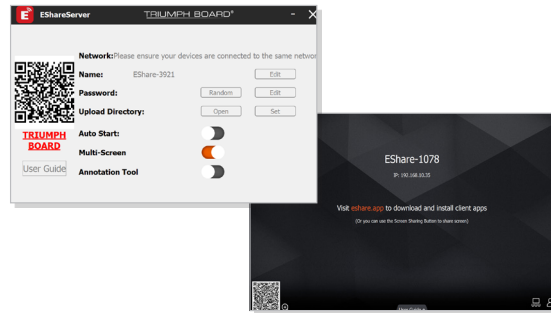

Wireless Content Sharing Software

Share your screen more effectively and conveniently in the meeting or training room, cable free. EShare allows smooth streaming of audio & video files, mirroring of content from your favorite device to the Interactive Flat Panel PRO and much more.