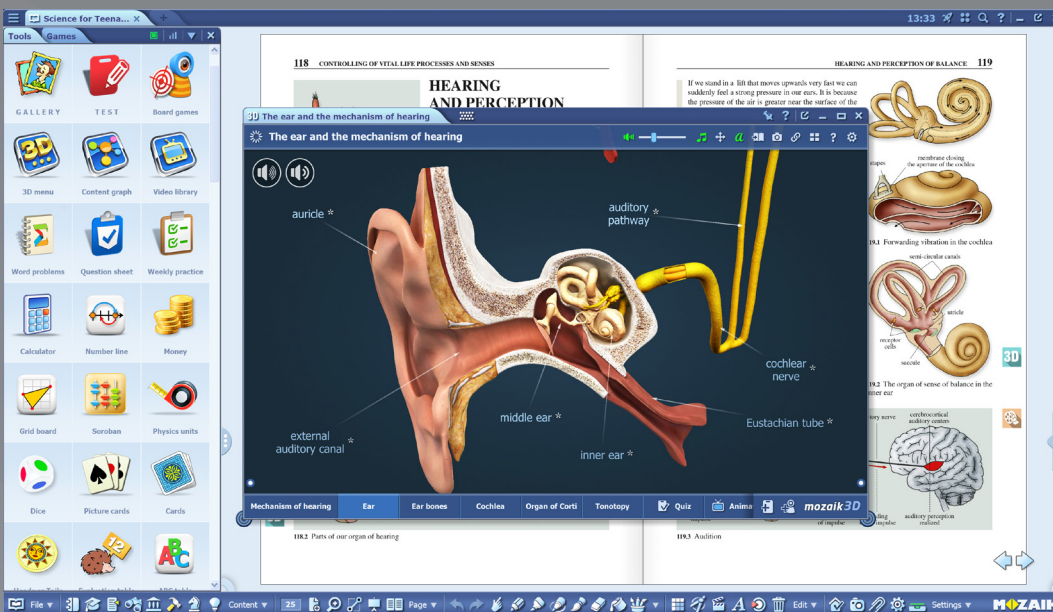

Object Recognition - handwriting, object, and shape recognition.

Collaboration in different colors at the same time.

Add pictures to Note, from a USB flash disk to browser simple drag and drop.

OfficeSuite

Wireless Content Sharing Software

Share your screen more effectively and conveniently in the meeting room or classroom, cable free. EShare allows smooth streaming of audio & video files, mirroring of content from your favorite device to the Interactive Flat Panel PRO and much more.

mozaBook Classroom

Educational Content Software - 1 (one) year free subscription

The mozaBook Classroom software includes spectacular interactive content, built-in skill-developing, illustrative and virtual lab applications, even in 3D, which helps stimulate students' interest and boost their acquisition of knowledge.