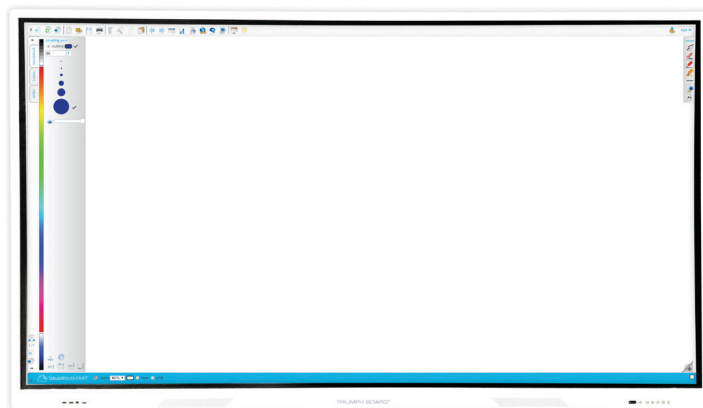

98" INTERACTIVE FLAT PANEL

The TRIUMPH BOARD 98" INTERACTIVE FLAT PANEL is a fully integrated, professional, multi touch UHD IFP with amazing performance and stunning visuals.

The TRIUMPH BOARD 98" INTERACTIVE FLAT PANEL is an effective presentations tool for showing lessons or presentations interactively in any classroom or meeting room. The latest IR LED optical technology allows 20-finger touch, up to 20 users can write or draw using fingers or stylus.

Specifications

Model: TRIUMPH BOARD 98" IFP
EAN: 8592580116520

Display

Screen Type:	Open Cell DLED Backlight
Aspect Ratio:	16:9
Resolution:	UHD (3840 × 2160)
Display Area:	2158,84 (H) x 1214,35 (V) mm
Display Colors:	1.07 B (10 - bit)
Diagonal size:	98"
Brightness:	500 cd/m2
Contrast:	1300:1 (4000:1 Dynamic)
Response Time:	8 ms
Refreshing Frequency:	60 Hz
View Angle:	178°/178° (H/V)
Life Time:	50.000 hrs
Mount System:	VESA 800 x 400
Outline Dimension:	2244,9x1340,4x108,2 mm
Package Dimension:	2525 x 1750 x 435 mm
Net/Gross weight:	113 / 162,5 kg