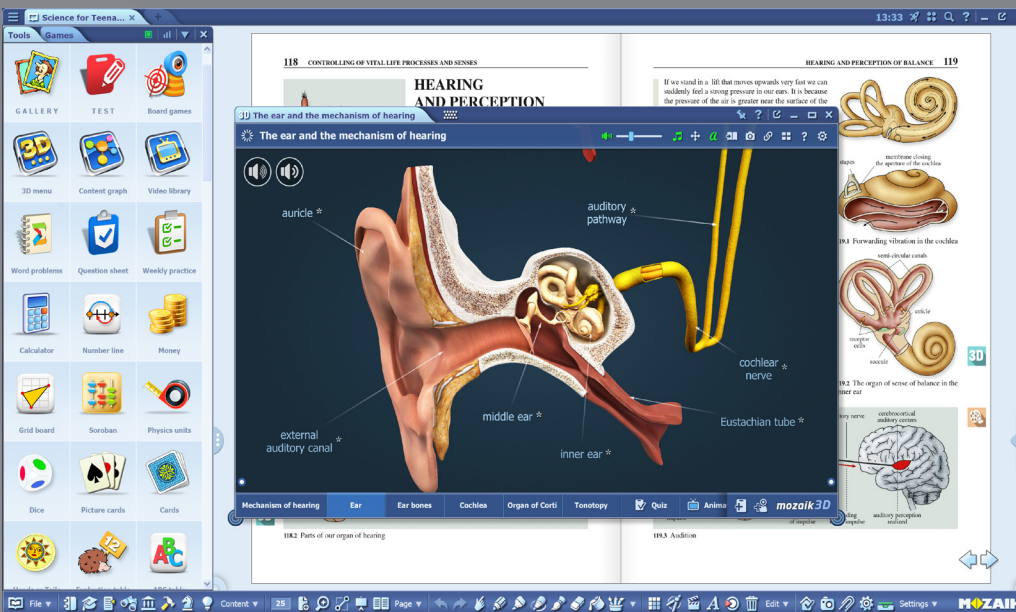

Wireless Content Sharing Software

Share your screen more effectively and conveniently in the meeting room or classroom, cable free. EShare allows smooth streaming of audio & video files, mirroring of content from your favorite device to the Interactive Flat Panel PRO and much more.

mozaBook™
interactive classrooms

mozaBook Classroom

Educational Content Software - 1 (one) year free subscription

The mozaBook Classroom software includes spectacular interactive content, built-in skill-developing, illustrative and virtual lab applications, even in 3D, which helps stimulate students' interest and boost their acquisition of knowledge.