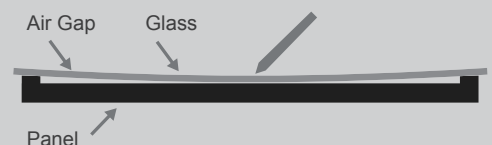

Next Generation Writing Experience

Advanced IR touch technology enables responsive touch. ZERO (0) mm air gap between panel and glass, and 1 mm touch accuracy ensures a natural, fluid writing experience. Write with different colors simultaneously, erase with your palm. Collaborate easily without limitations.