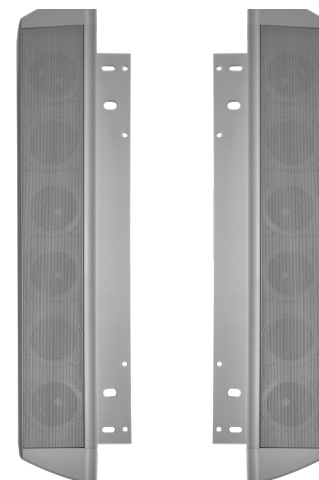

## SPEAKERS

TRIUMPH BOARD Speakers are 40W sound bars, mountable on MULTI Touch interactive whiteboards. They are connected to a computer via a USB AUDIO HUB containing an input audio and USB connector for sound bars and 2 output USB connectors.

### Features

- Audio HUB volume control
- MIC-in & Line-in available
- Interactive pen-tray port
- External power supply (included)
- Only one USB Cable to PC
- 2 x USB output port available
- No audio cable to PC required

### Specification

EAN:	8592580120060
Sound Power:	2 x 20W = 40W
Mounting Brackets:	Perfectly fit to whiteboard frame and interactive pen-tray
Frequency:	45Hz – 20KHz
Connectivity Input:	USB (Micro port to PC) IWB / Interactive Pen-Tray
Connectivity Output:	Speaker RCA x 2 / USB A x 2
Supported OS:	Microsoft Windows, Linux, MAC
Power Consumption:	USB 5V, Operating Current: < = 500mA
Audio Hub Dimension:	107 (L) x 65 (W) x 22 (H) mm
Speaker Dimension:	410 (L) x 55 (W) x 42 (D) mm

MULTI Touch Interactive Whiteboard (SLIM Line)

USB AUDIO HUB