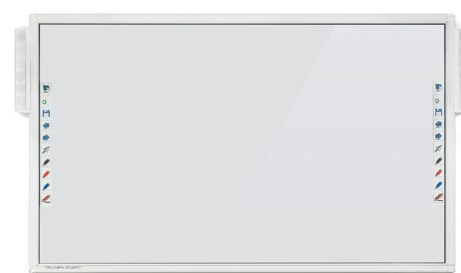

SPEAKERS

TRIUMPH BOARD Speakers are 40W sound bars, mountable on MULTI Touch interactive whiteboards. They are connected to a computer via a USB AUDIO HUB containing an input audio and USB connector for sound bars and 2 output USB connectors.

Features

- Audio HUB volume control
- MIC-in & Line-in available
- Interactive pen-tray port
- External power supply (included)
- Only one USB Cable to PC
- 2 x USB output port available
- No audio cable to PC required

MULTI Touch Interactive Whiteboard (SLIM Line)

Specification

EAN:	8592580120060
Sound Power:	2 x 20W = 40W
Mounting Brackets:	Perfectly fit to whiteboard frame and interactive pen-tray
Frequency:	45Hz – 20KHz
Connectivity Input:	USB (Micro port to PC) IWB / Interactive Pen-Tray
Connectivity Output:	Speaker RCA x 2 / USB A x 2
Supported OS:	Microsoft Windows, Linux, MAC
Power Consumption:	USB 5V, Operating Current: < = 500mA
Audio Hub Dimension:	107 (L) x 65 (W) x 22 (H) mm
Speaker Dimension:	410 (L) x 55 (W) x 42 (D) mm