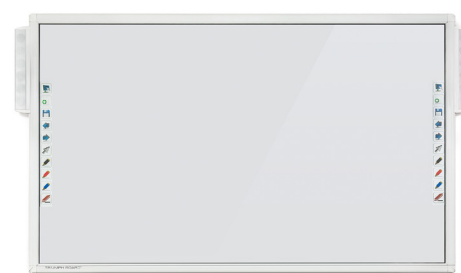

# SPEAKERS

TRIUMPH BOARD Speakers are 40W sound bars, mountable on MULTI Touch interactive whiteboards. They are connected to a computer via a USB AUDIO HUB containing an input audio and USB connector for sound bars and 2 output USB connectors.

## Features

- Audio HUB volume control
- MIC-in & Line-in available
- Interactive pen-tray port
- External power supply (included)
- Only one USB Cable to PC
- 2 x USB output port available
- No audio cable to PC required

MULTI Touch Interactive Whiteboard (SLIM Line)

## Specification

EAN:	8592580120060
Sound Power:	2 x 20W = 40W
Mounting Brackets:	Perfectly fit to whiteboard frame and interactive pen-tray
Frequency:	45Hz – 20KHz
Connectivity Input:	USB (Micro port to PC) IWB / Interactive Pen-Tray
Connectivity Output:	Speaker RCA x 2 / USB A x 2
Supported OS:	Microsoft Windows, Linux, MAC
Power Consumption:	USB 5V, Operating Current: < = 500mA
Audio Hub Dimension:	107 (L) x 65 (W) x 22 (H) mm
Speaker Dimension:	410 (L) x 55 (W) x 42 (D) mm