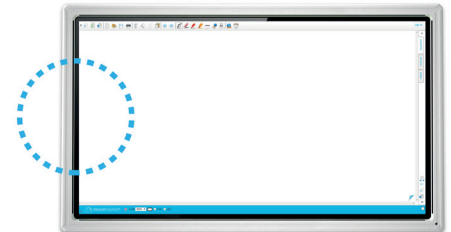

MINI PC PC10A

The TRIUMPH BOARD MINI PC PC10A is a powerful, fully integrated personal computer for the TRIUMPH BOARD MULTI Touch LED LCD Series with android system.

The TRIUMPH BOARD PC10A is equipped with an Intel® Core™ i5 processor, Intel® HD Graphics and 4 GB RAM, which gives high power for running current pre-installed software applications. The 500 GB hard disk provides sufficient capacity for saving and storing the user's data.

TRIUMPH BOARD PC10A includes a license of Microsoft® Windows® 10 Pro (OEM) with selection of language options and preinstalled applications.

Features

- Fully compatible with TRIUMPH BOARD MULTI Touch LED LCD with android system
- Fully integrated solution in a slim design
- Windows® 10 Pro (OEM) license
- Ideal product with sufficient power for pre-installed SW bundle and collaboration