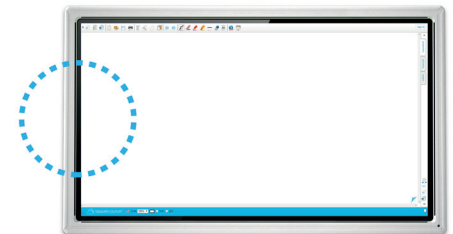

MINI PC PC6A

The TRIUMPH BOARD MINI PC PC6A is a powerful, fully integrated personal computer for the TRIUMPH BOARD MULTI Touch LED LCD Series with android system.

The TRIUMPH BOARD PC6A is equipped with an Intel® Core™ i5 processor, Intel® HD Graphics and 4 GB RAM, which gives high power for running current pre-installed software applications. The 500 GB hard disk provides sufficient capacity for saving and storing the user's data.

TRIUMPH BOARD PC6A includes a license of Microsoft® Windows® 8.1 Pro (OEM) with selection of language options and preinstalled applications.

Features

- Fully compatible with TRIUMPH BOARD MULTI Touch LED LCD with android system
- Fully integrated solution in a slim design
- Windows® 8.1 Pro (OEM) license
- Ideal product with sufficient power for pre-installed SW bundle of DisplayNote, MyScript Stylus and RM Easiteach Next Generation *

* license keys are packed with LED LCDs

MULTI Touch LED LCD

Specifications

EAN:	8592580111877		
Compatibility:	MULTI Touch LED LCD Series		
Processor:	Intel® Core™ i5		
Graphics:	Integrated Intel® HD Graphic		
Sound Card:	Integrated High Definition Audio Stereo		
Networking:	Integrated 10 / 100 / 1000 M Adaption		
Memory:	4GB DDRIII		
Hard Drive:	500 GB SATA		
WI-FI:	802.11 a/b/g/n, 2x2, dual-band WiFi 2,4/5 GHz, Bluetooth 4.0		
USB:	4x USB 2.0 and 2x USB 3.0		
Lan Port (RJ45):	1	HDMI OUT:	1
VGA Out:	1	Mini Display Port:	1
Audio:	Side Headphone and Mic Ports		
Operation System:	Microsoft® Windows® 8.1 Professional (OEM) 64-bit MultiLang