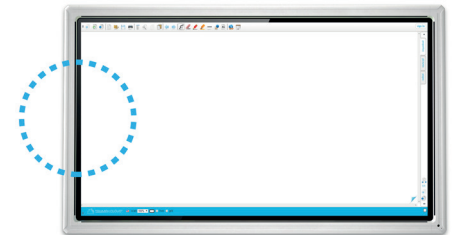

# MINI PC PC6A

The TRIUMPH BOARD MINI PC PC6A is a powerful, fully integrated personal computer for the TRIUMPH BOARD MULTI Touch LED LCD Series with android system.

The TRIUMPH BOARD PC6A is equipped with an Intel® Core™ i5 processor, Intel® HD Graphics and 4 GB RAM, which gives high power for running current pre-installed software applications. The 500 GB hard disk provides sufficient capacity for saving and storing the user's data.

TRIUMPH BOARD PC6A includes a license of Microsoft® Windows® 10 Pro (OEM) with selection of language options and preinstalled applications.

## Features

- Fully compatible with TRIUMPH BOARD MULTI Touch LED LCD with android system
- Fully integrated solution in a slim design
- Windows® 10 Pro (OEM) license
- Ideal product with sufficient power for pre-installed SW bundle and collaboration