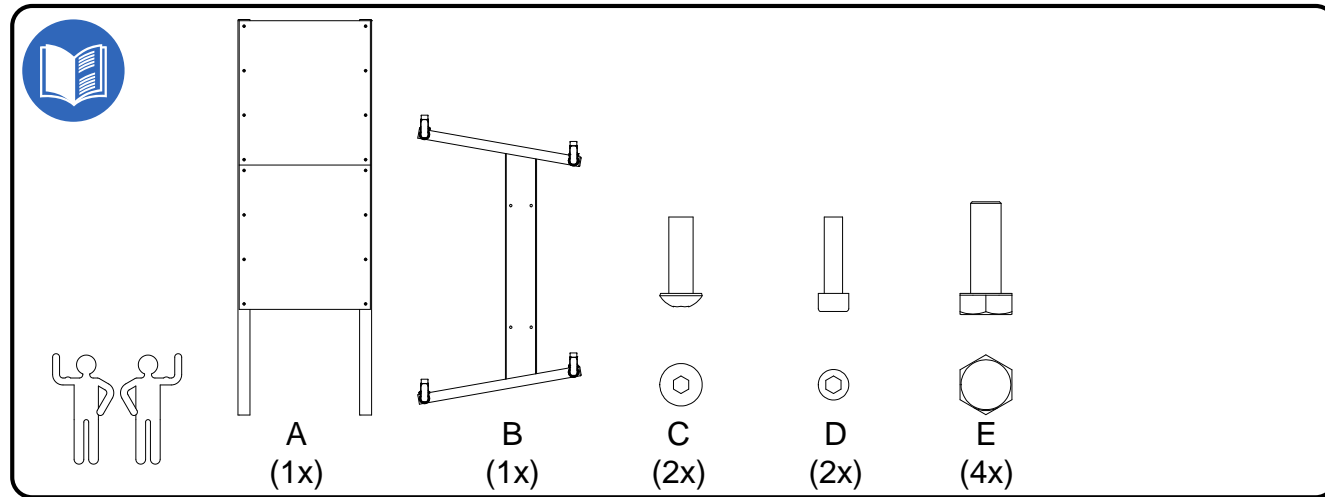

## TRIUMPH BOARD Mobile Stand for LiftBox for LED LCDs and IWBs

---

## TRIUMPH BOARD Mobile Stand for LiftBox for LED LCDs and IWBs Installation manual

TRIUMPH BOARD Mobile Stand for LiftBox for LED LCDs and IWBs

Contents of the box

Lock Liftbox with safety screws at the bottom