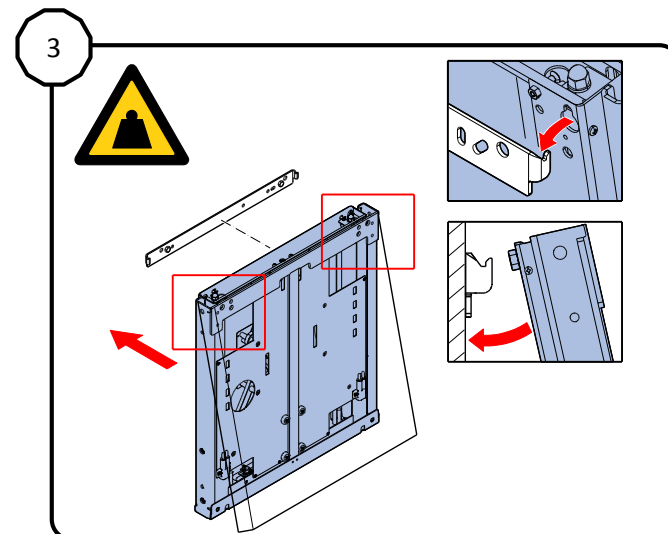

## TRIUMPH BOARD Mobile Stand for LiftBox for LED LCDs and IWBs Installation manual

TRIUMPH BOARD Mobile Stand for LiftBox for LED LCDs and IWBs

Contents of the box

Lock Liftbox with safety screws at the bottom

Assemble (● 17 mm)

Mount the Liftbox brackets  
( 2 options for mounting height)

Please refer to  
Liftbox user manual!