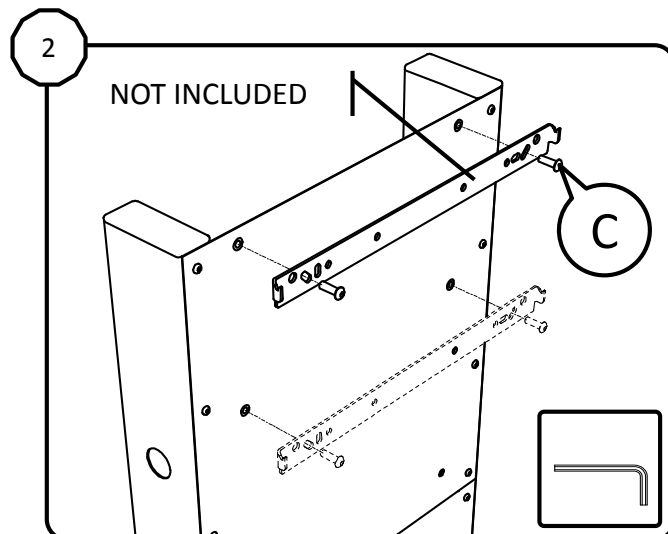

## TRIUMPH BOARD Mobile Stand for LiftBox for LED LCDs and IWBs Installation manual

TRIUMPH BOARD Mobile Stand for LiftBox for LED LCDs and IWBs

Contents of the box

Lock Liftbox with safety screws at the bottom

Assemble (● 17 mm)

Mount the Liftbox brackets  
( 2 options for mounting height)

Please refer to  
Liftbox user manual!