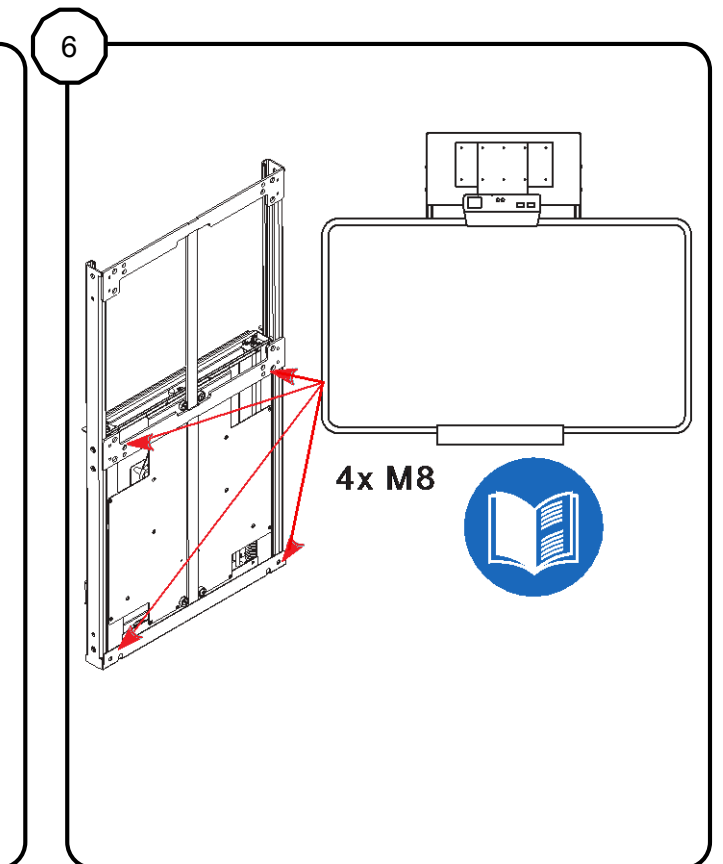

LiftBox® for IWB's

LiftBox® for IWB's Installation manual

EAN: 8592580082788

LiftBox® for IWB's

Safety warnings, contents of the box, tools needed

LIFT LIFTBOX ONTO THE BRACKET

LOCK LIFTBOX WITH LOCK SCREWS

MOUNT WALL BRACKET LEVEL TO MAKE SURE SCREWS ARE UNLOCKED THE WALL

LEVEL VERTICALLY WITH FEET AT THE BOTTOM

USE LIFTBOX ACCESSORIES