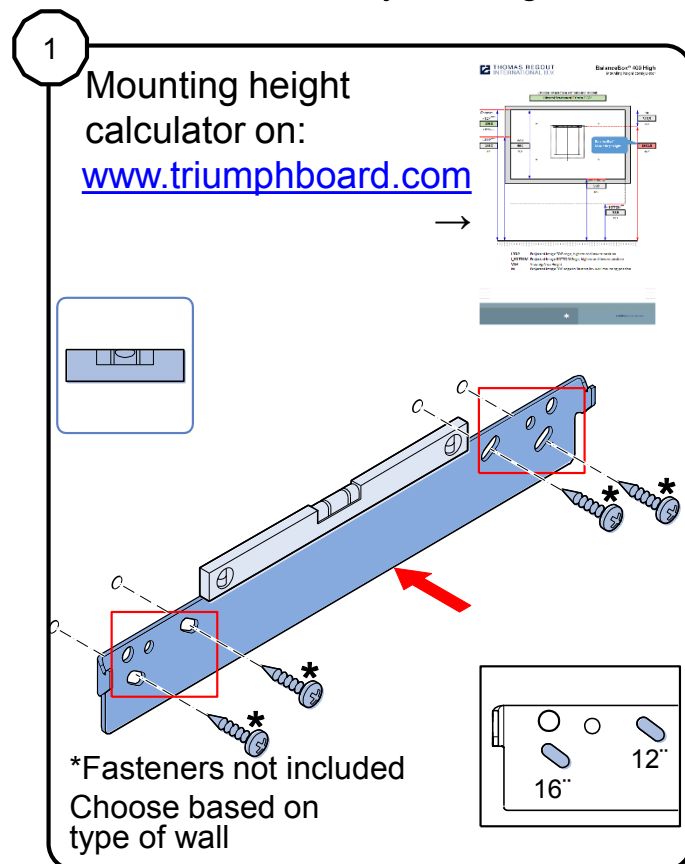

LiftBox® for IWB's

LiftBox® for IWB's Installation manual

EAN: 8592580082788

LiftBox® for IWB's

Safety warnings, contents of the box, tools needed

LIFT LIFTBOX ONTO THE BRACKET

LOCK LIFTBOX WITH LOCK SCREWS

MOUNT WALL BRACKET LEVEL TO MAKE SURE SCREWS ARE UNLOCKED THE WALL

LEVEL VERTICALLY WITH FEET AT THE BOTTOM

USE LIFTBOX ACCESSORIES