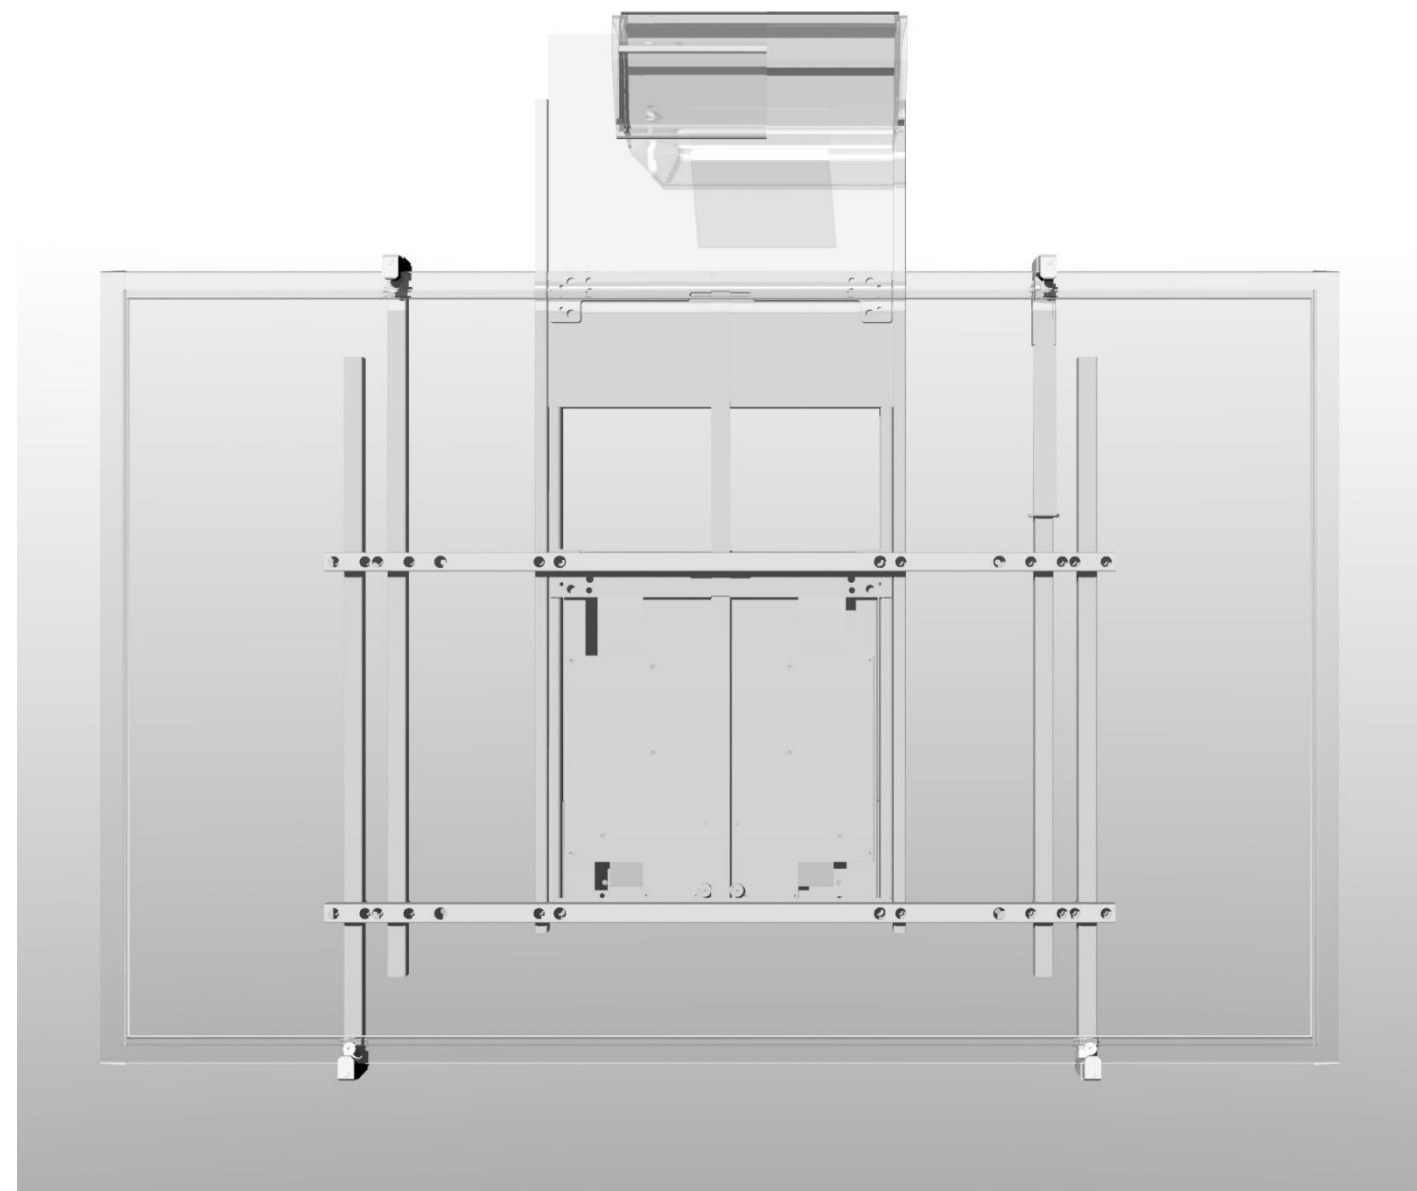

LiftBox® for IWB's

LiftBox® for IWB's Installation manual

EAN: 8592580082788

LiftBox® for IWB's

Safety warnings, contents of the box, tools needed

LIFT LIFTBOX ONTO THE BRACKET

LOCK LIFTBOX WITH LOCK SCREWS

MOUNT WALL BRACKET LEVEL TO MAKE SURE SCREWS ARE UNLOCKED THE WALL

LEVEL VERTICALLY WITH FEET AT THE BOTTOM

USE LIFTBOX ACCESSORIES