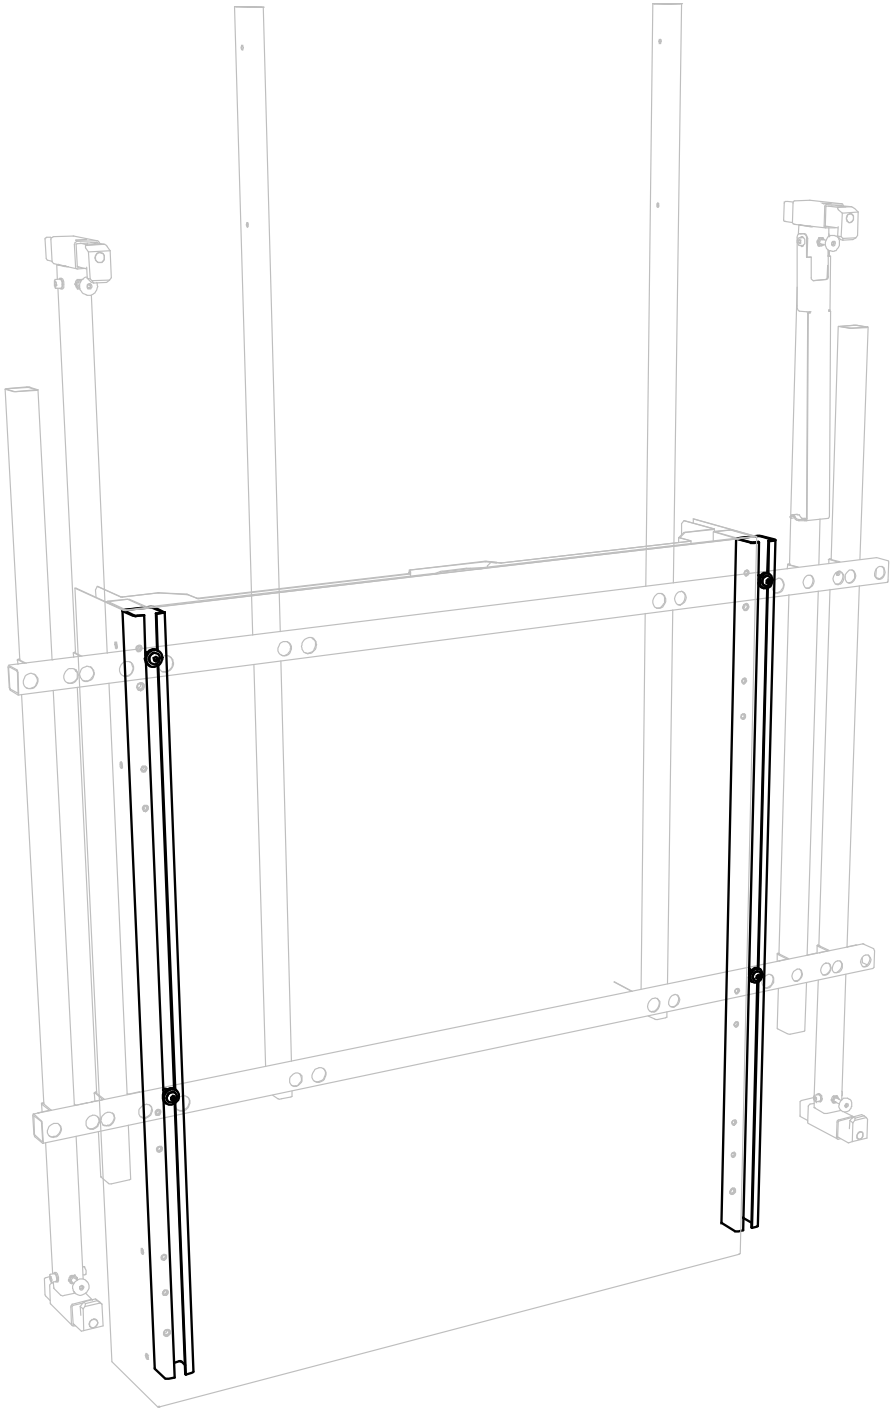

Interactive Whiteboard Interface for LiftBox 650

Installation manual

EAN: 8592580082719

Interactive Whiteboard Interface for LiftBox 650

Contents of the box

Assemble cover between LiftBox and Interface frame.

Please refer to LiftBox user manual!