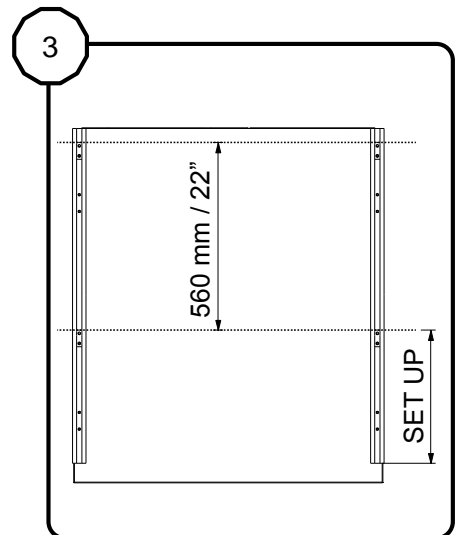

Interactive Whiteboard Interface for LiftBox 650

Installation manual

EAN: 8592580082719

Interactive Whiteboard Interface for LiftBox 650

Contents of the box

Assemble cover between LiftBox and Interface frame.