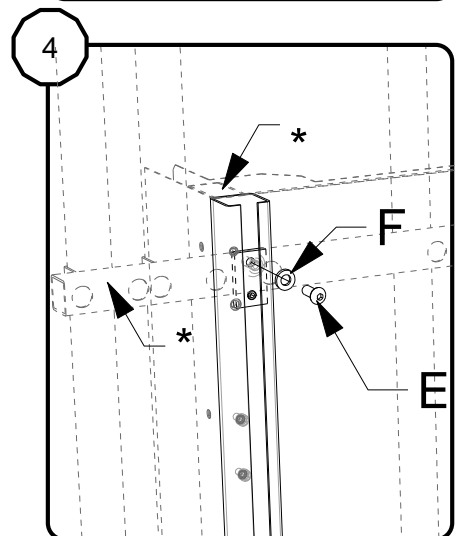

Interactive Whiteboard Interface for LiftBox 650

Installation manual

EAN: 8592580082719

Interactive Whiteboard Interface for LiftBox 650

Contents of the box

Assemble cover between LiftBox and Interface frame.