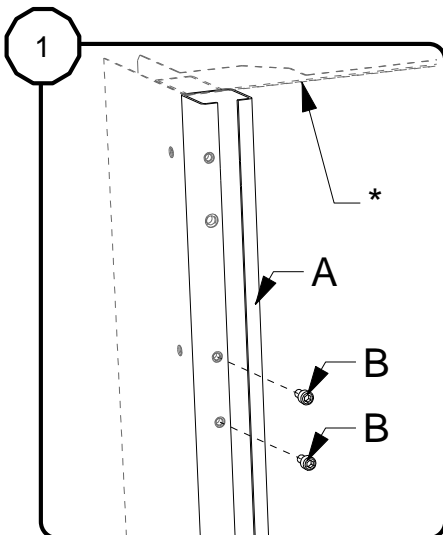

Interactive Whiteboard Interface for LiftBox 650

Installation manual

EAN: 8592580082719

Interactive Whiteboard Interface for LiftBox 650

Contents of the box

Assemble cover between LiftBox and Interface frame.