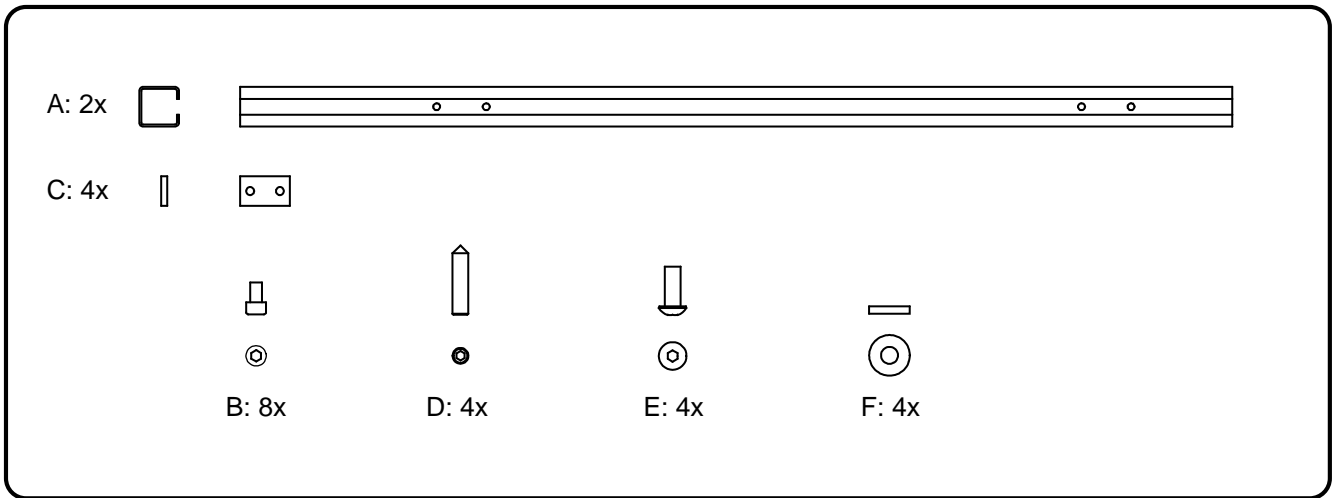

Interactive Whiteboard Interface for LiftBox 650

Installation manual

EAN: 8592580082719

Interactive Whiteboard Interface for LiftBox 650

Contents of the box

Assemble cover between LiftBox and Interface frame.