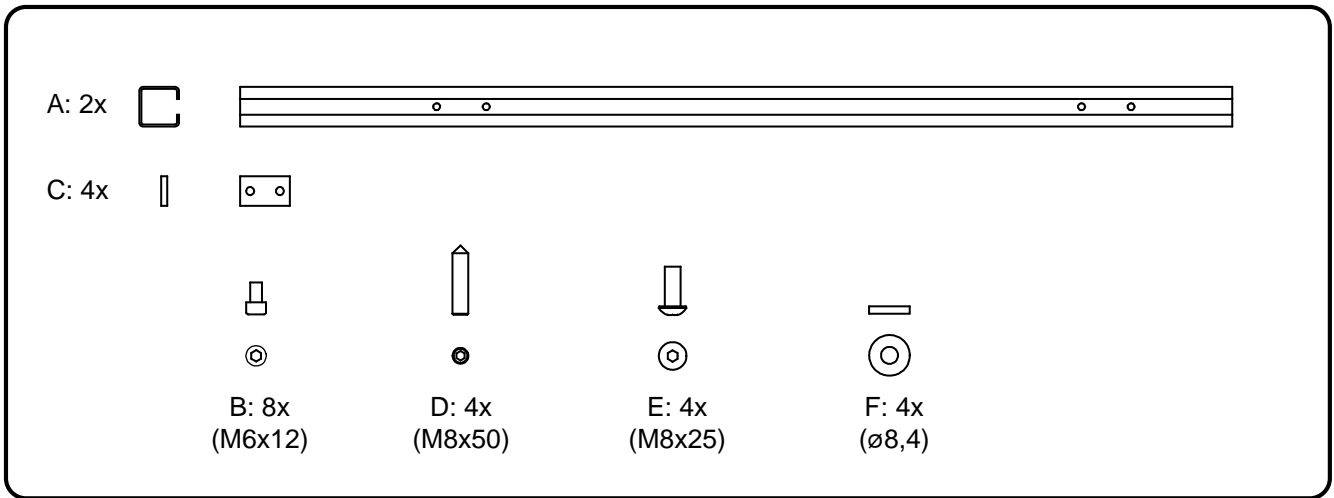

Interactive Whiteboard Interface for LiftBox 650

Installation manual

EAN: 8592580082719

Interactive Whiteboard Interface for LiftBox 650

Contents of the box