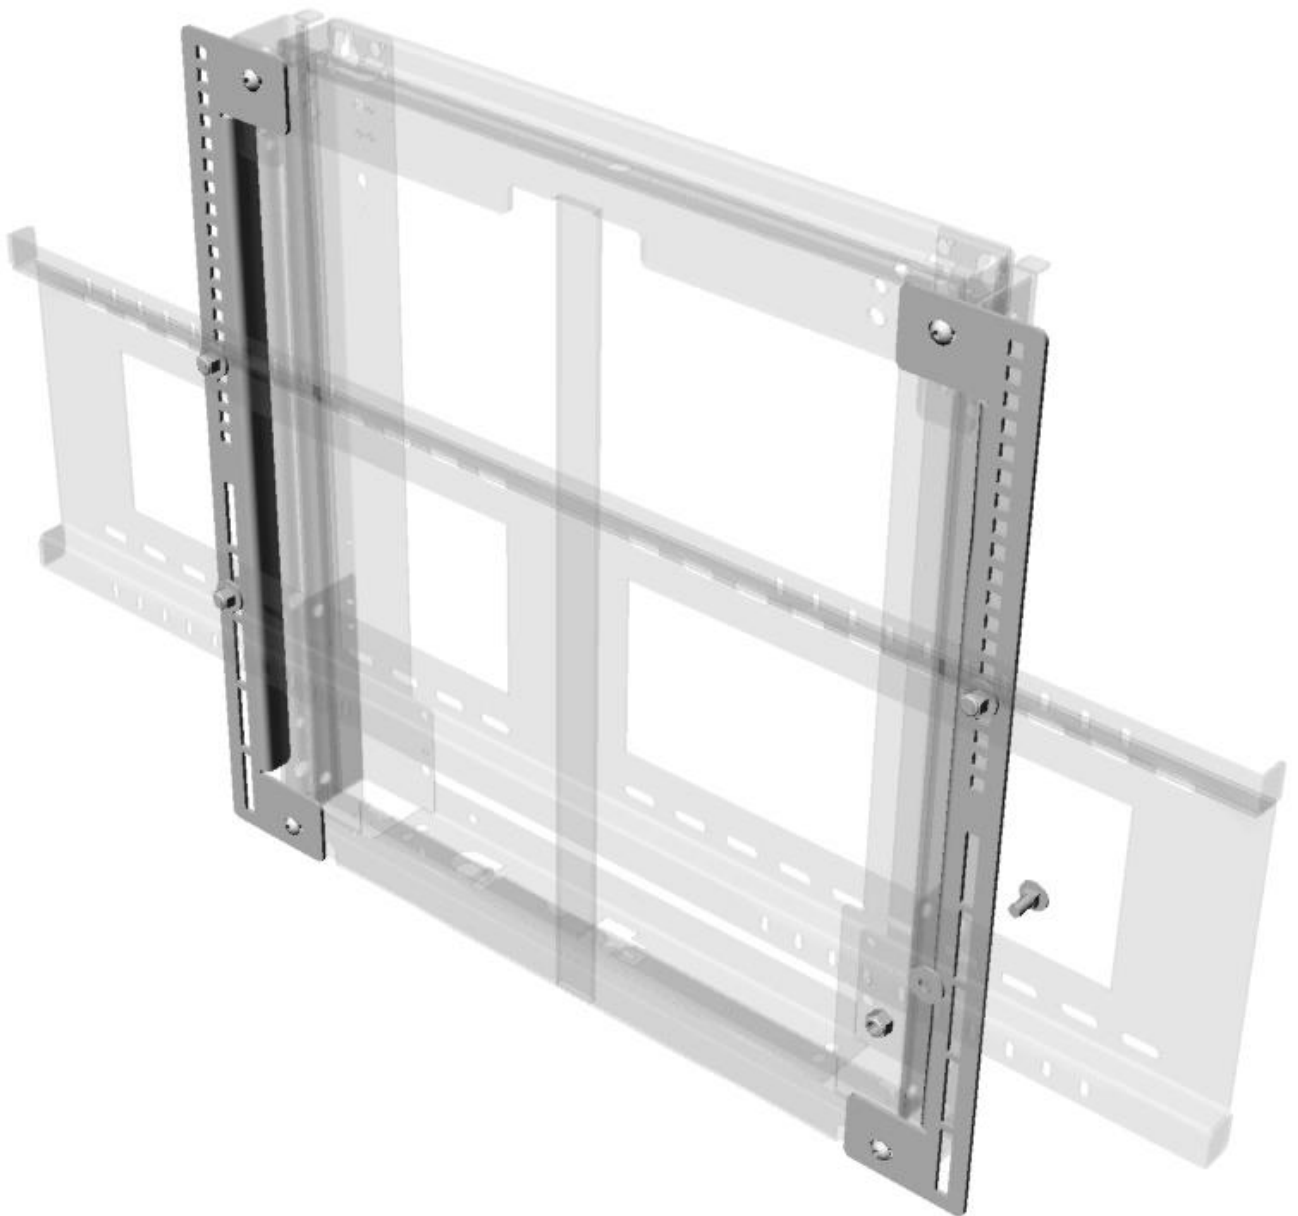

Universal Flatscreen/Vesa Interface for LiftBox for 55" / 65" / 70" LED LCD Installation Manual

A (1x)

B (1X)

Please also refer to
LiftBox Mounting manual!

C (4X)

D (4X)

E (4X)

F (4X)

Contents of the box

Mount interface frame

Mount 3rd party frame
(not included)