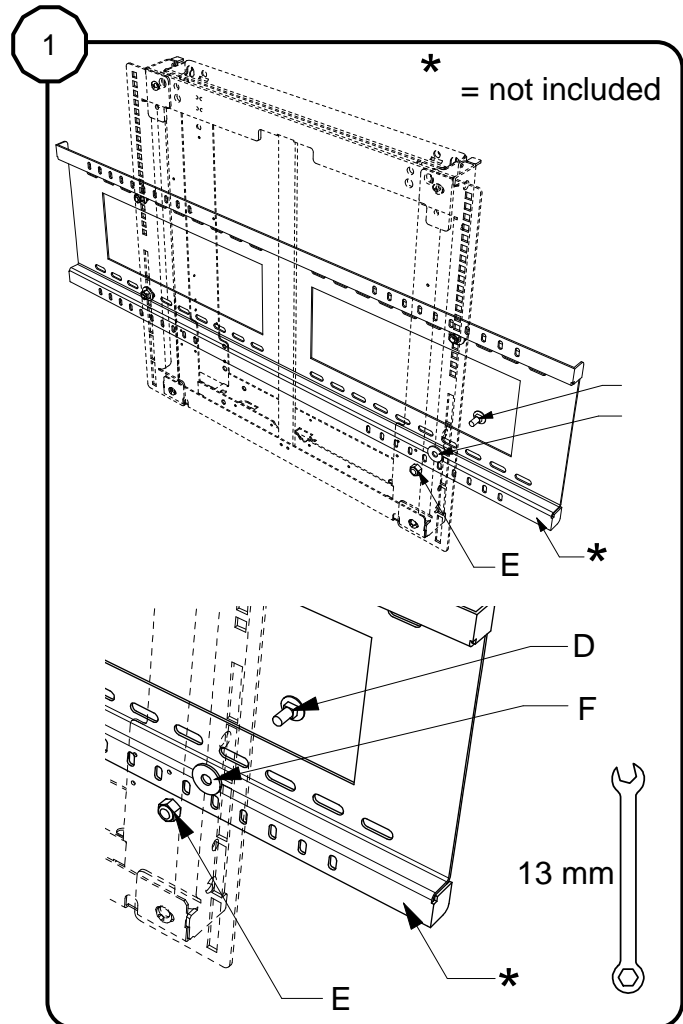

Universal Flatscreen/Vesa Interface for LiftBox for 55" / 65" / 70" LED LCD Installation Manual

A (1x)

B (1X)

Please also refer to
LiftBox Mounting manual!

C (4X)

D (4X)

E (4X)

F (4X)

Contents of the box

Mount interface frame

Mount 3rd party frame
(not included)