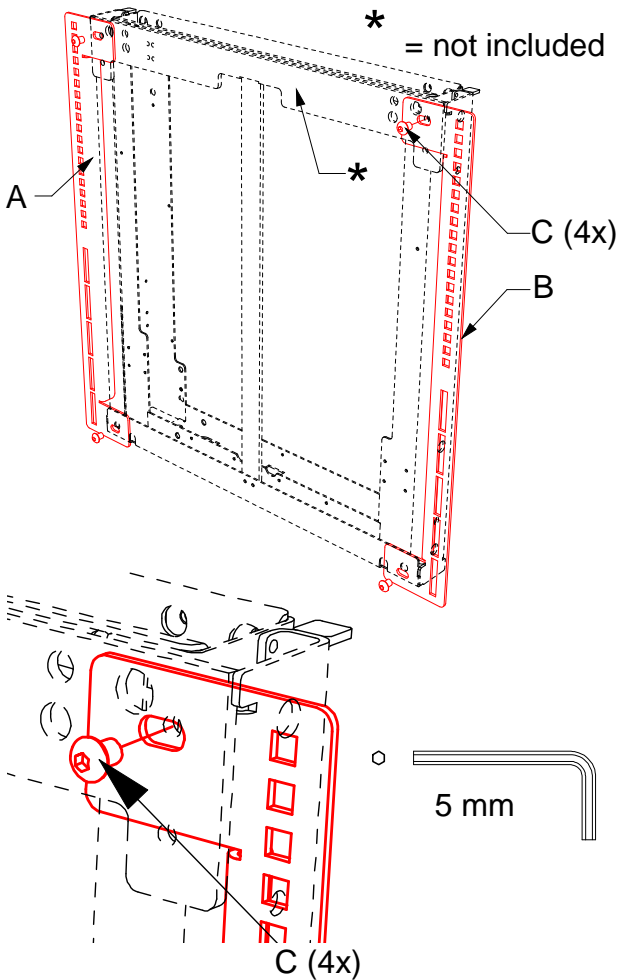

Universal Flatscreen/Vesa Interface for LiftBox for 55" / 65" / 70" LED LCD Installation Manual

A (1x)

B (1X)

Please also refer to
LiftBox Mounting manual!

C (4X)

D (4X)

E (4X)

F (4X)

Contents of the box

Mount interface frame

Mount 3rd party frame
(not included)