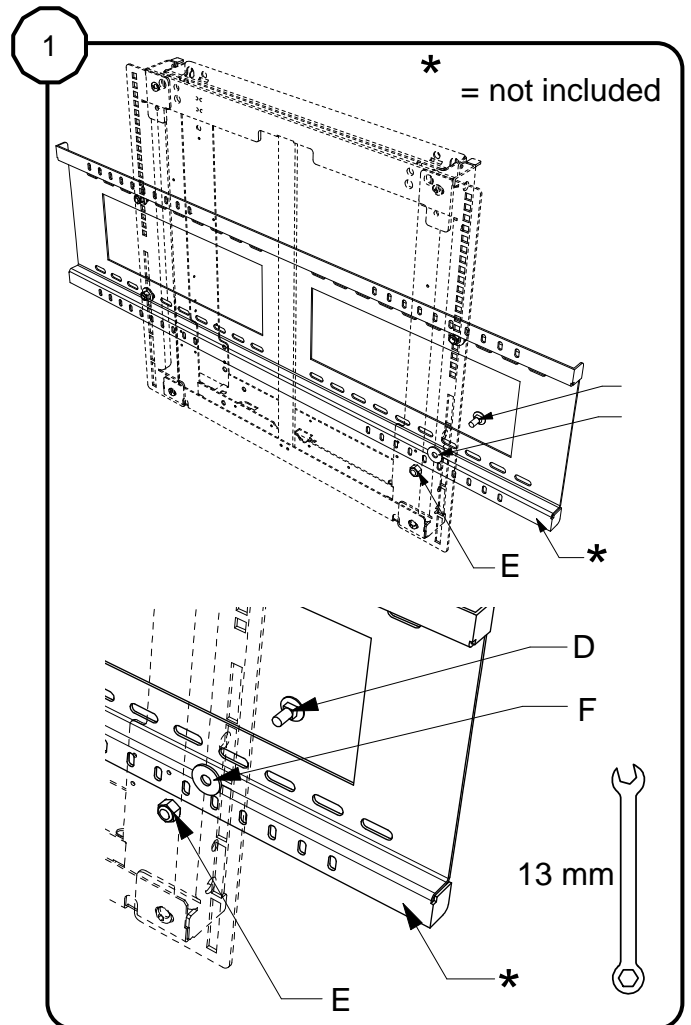

Flatscreen/Vesa Interface for LiftBox for 55" / 65" / 70" LED LCD Installation Manual

A (1x)

B (1X)

C (4X)

D (4X)

E (4X)

F (4X)

Please also refer to
LiftBox Installation
manual!

Contents of the box

Mount interface frame

Mount 3rd party frame
(not included)