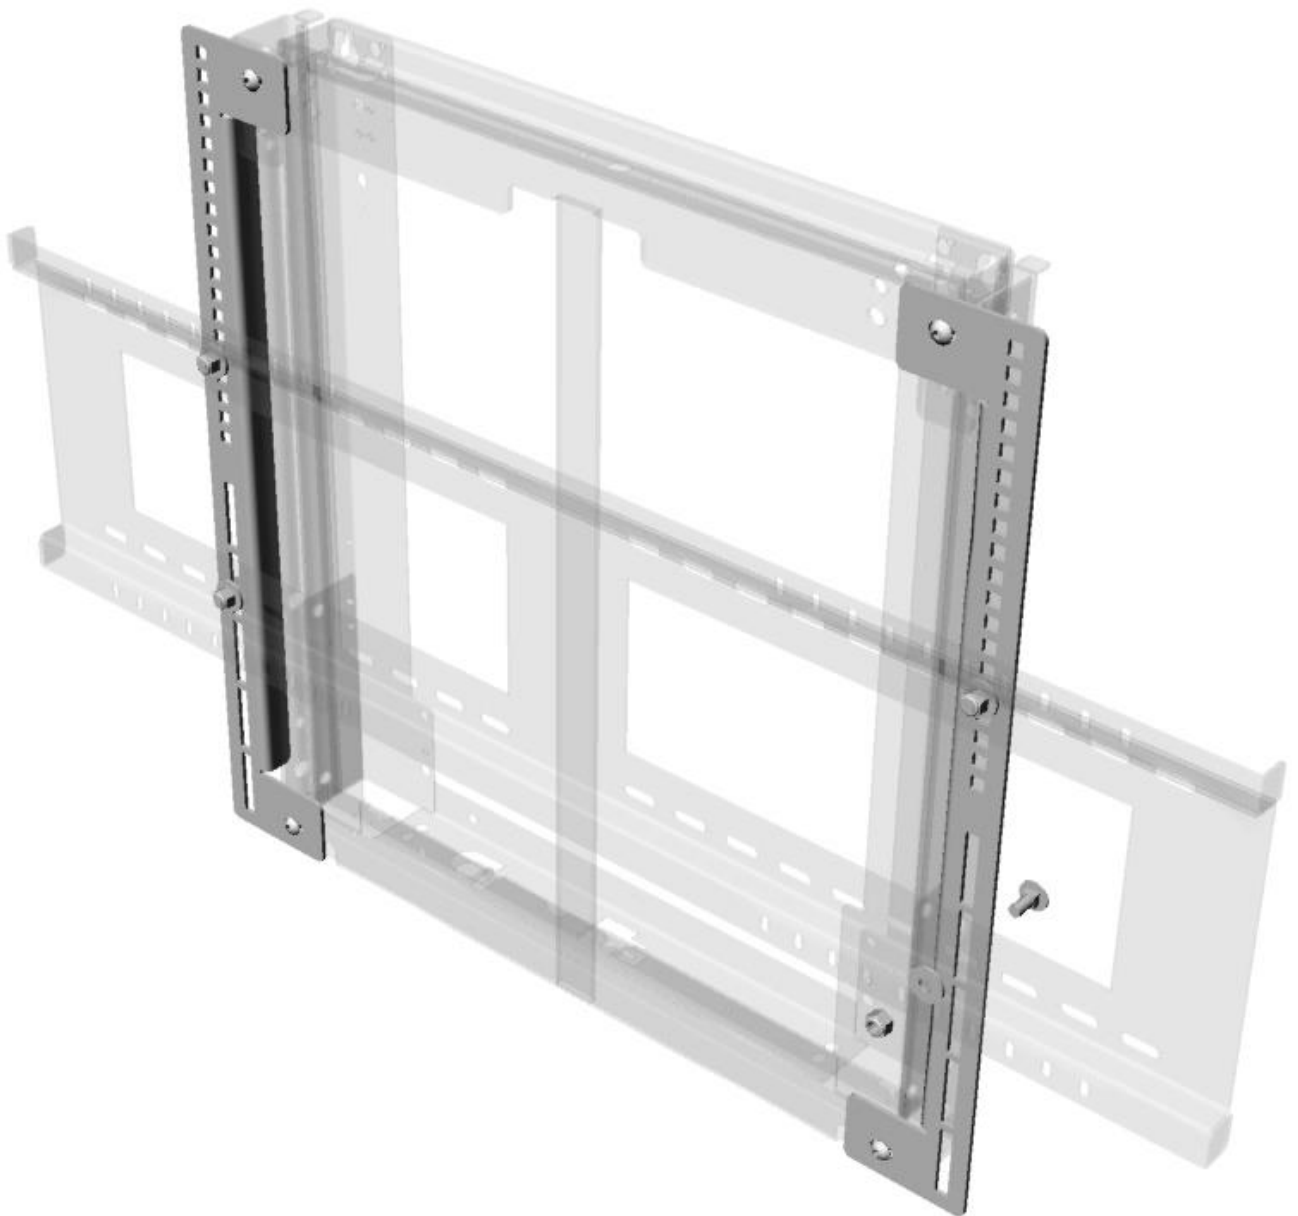

Flatscreen/Vesa Interface for LiftBox for 55" / 65" / 70" LED LCD Installation Manual

A (1x)

B (1X)

C (4X)

D (4X)

E (4X)

F (4X)

Please also refer to
LiftBox Installation
manual!

Contents of the box

Mount interface frame

Mount 3rd party frame
(not included)