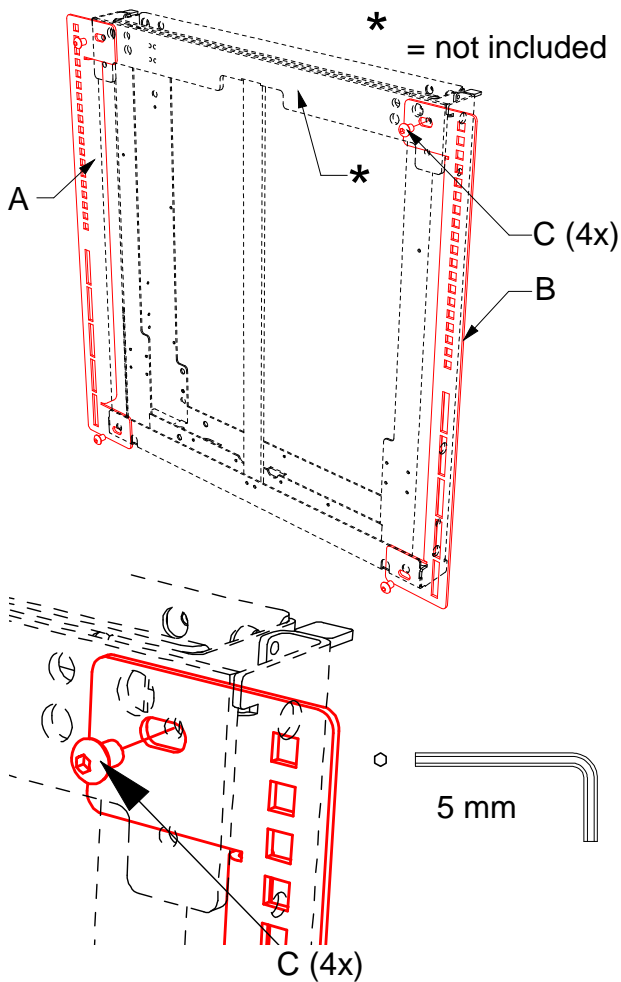

Flatscreen/Vesa Interface for LiftBox for 55" / 65" / 70" LED LCD Installation Manual

A (1x)

B (1X)

C (4X)

D (4X)

E (4X)

F (4X)

Please also refer to
LiftBox Installation
manual!

Contents of the box

Mount interface frame

Mount 3rd party frame
(not included)