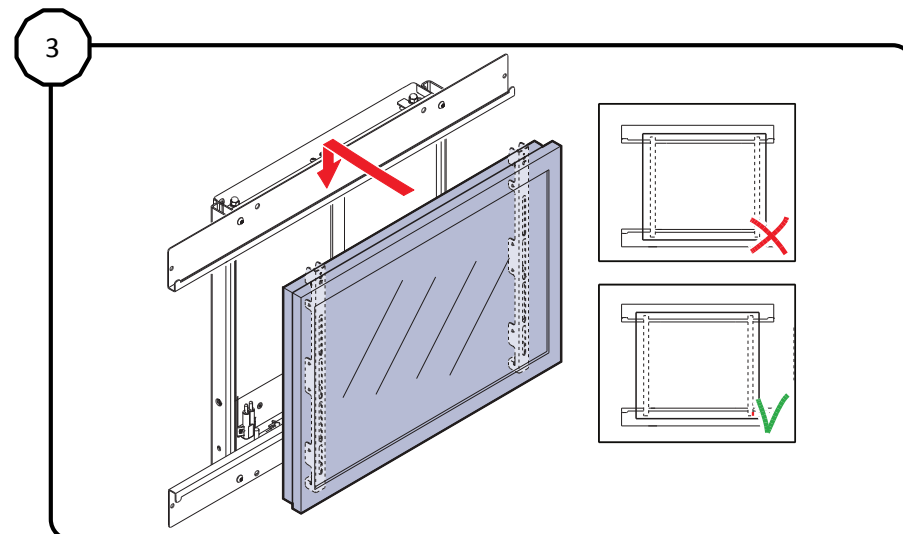

## Flatscreen/Vesa Interface for LiftBox for 55" / 65" / 70" LED LCD Installation manual

Flatscreen/Vesa Interface for LiftBox for 55" / 65" / 70" LED LCD

Contents of the box

will fit VESA 100x100 to VESA 400x800

Lock monitor with safety lock screws from the bottom

Assemble (● 5 mm)

Assemble (● 5 mm)

Hang the monitor on the horizontal bracket

Level the monitor

Please refer to  
LiftBox user manual!