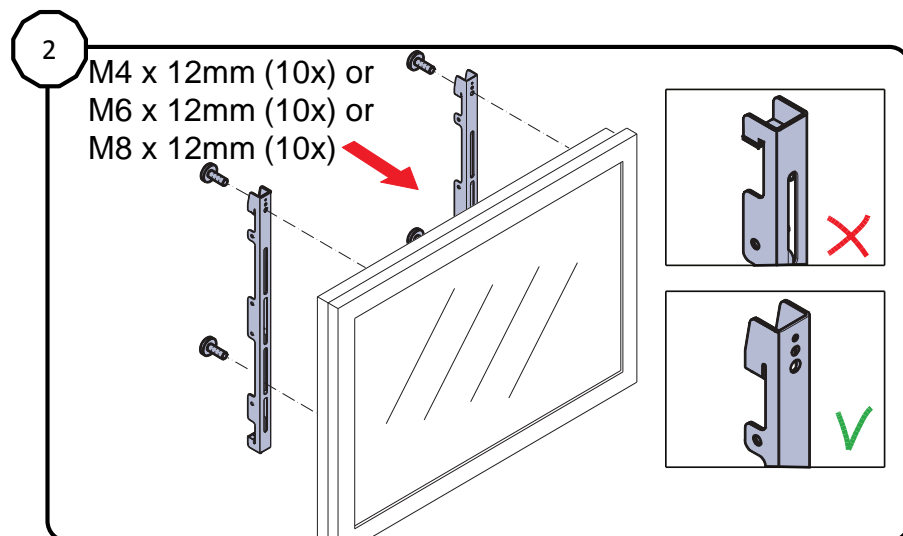

## Flatscreen/Vesa Interface for LiftBox for 55" / 65" / 70" LED LCD Installation manual

Flatscreen/Vesa Interface for LiftBox for 55" / 65" / 70" LED LCD

Contents of the box

will fit VESA 100x100 to VESA 400x800

Lock monitor with safety lock screws from the bottom

Assemble (● 5 mm)

Assemble (● 5 mm)

Hang the monitor on the horizontal bracket

Level the monitor

Please refer to  
LiftBox user manual!