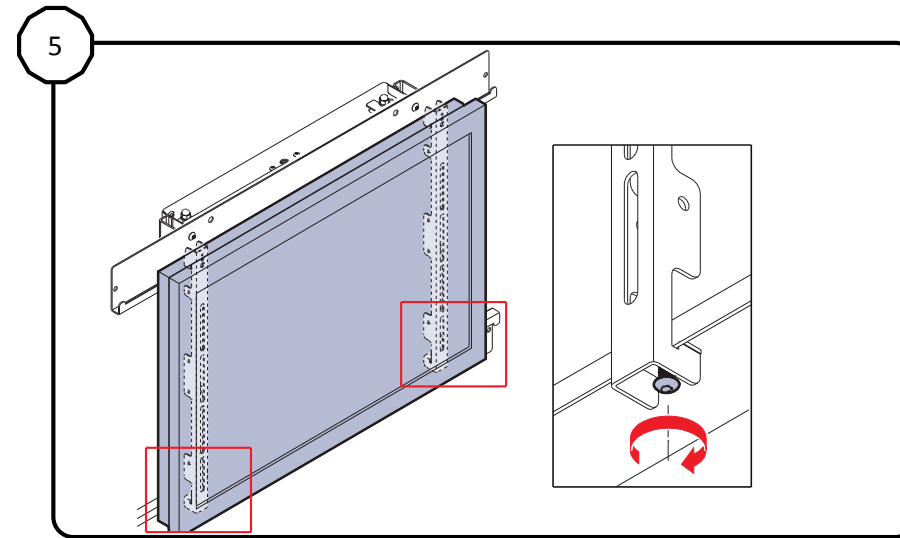

## Flatscreen/Vesa Interface for LiftBox for 55" / 65" / 70" LED LCD Installation manual

Flatscreen/Vesa Interface for LiftBox for 55" / 65" / 70" LED LCD

Contents of the box

will fit VESA 100x100 to VESA 400x800

Lock monitor with safety lock screws from the bottom

Assemble (● 5 mm)

Assemble (● 5 mm)

Hang the monitor on the horizontal bracket

Level the monitor

Please refer to  
LiftBox user manual!