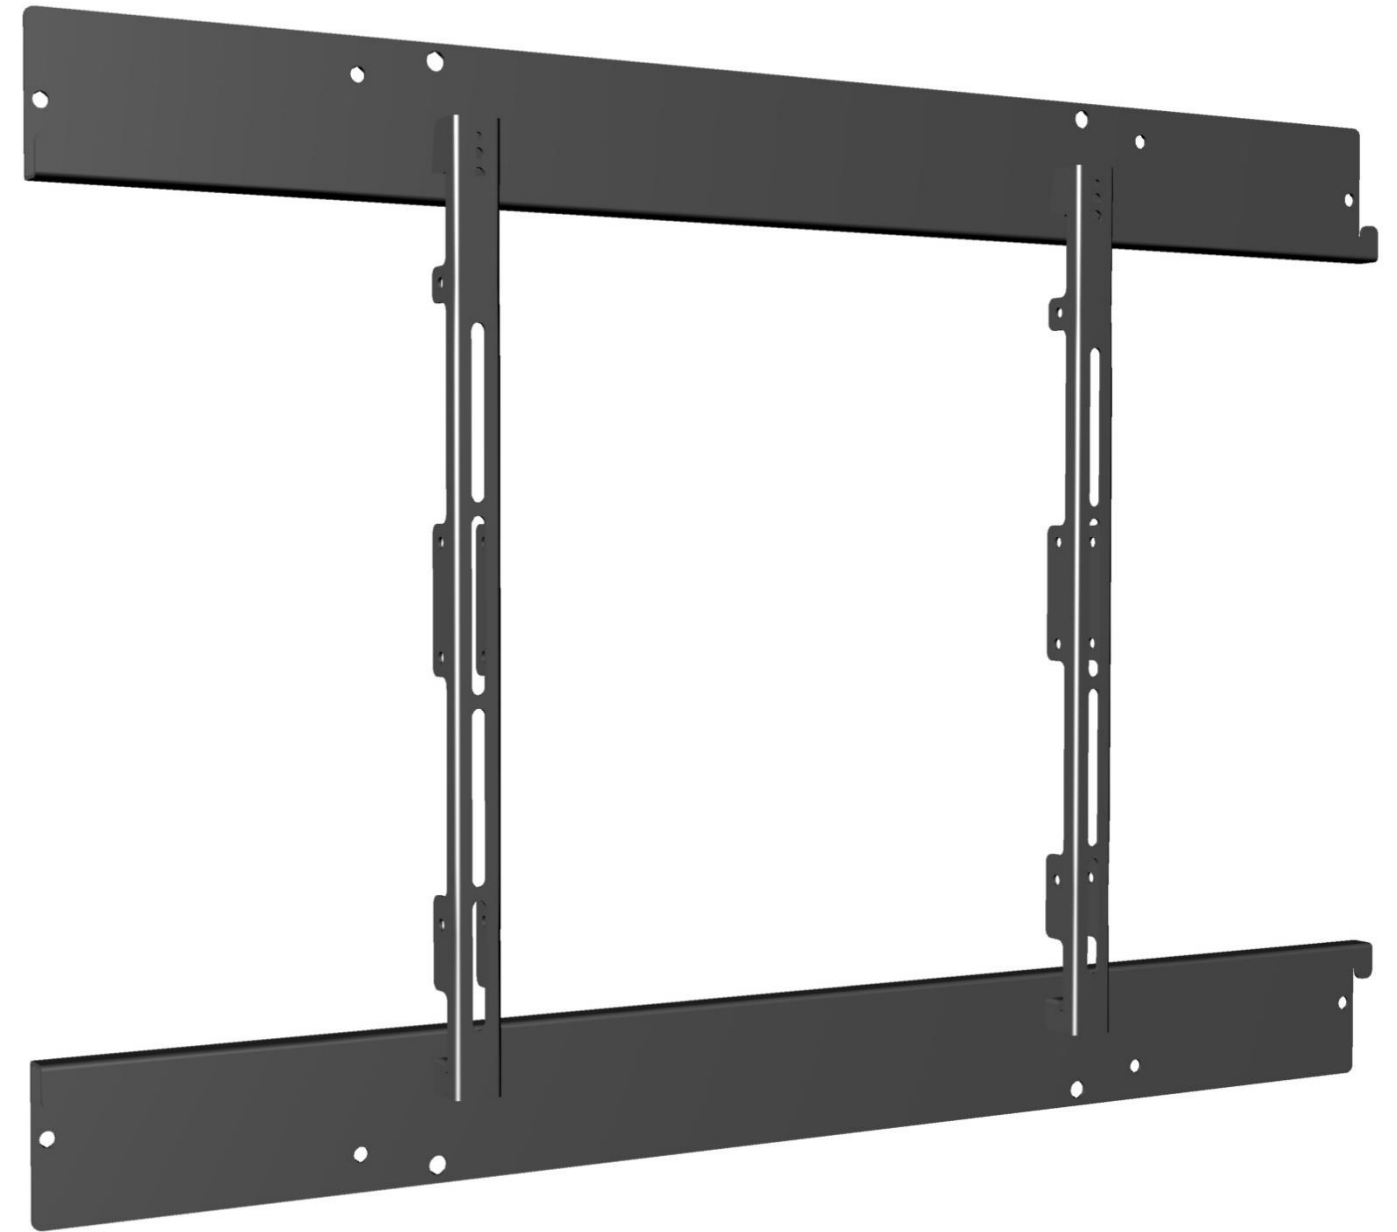

## Flatscreen/Vesa Interface for LiftBox for 55" / 65" / 70" LED LCD

---

## Flatscreen/Vesa Interface for LiftBox for 55" / 65" / 70" LED LCD Installation manual

Flatscreen/Vesa Interface for LiftBox for 55" / 65" / 70" LED LCD

Contents of the box

will fit VESA 100x100 to VESA 400x800

Lock monitor with safety lock screws from the bottom

Assemble (● 5 mm)

Assemble (● 5 mm)

Hang the monitor on the horizontal bracket

Level the monitor

Please refer to  
LiftBox user manual!