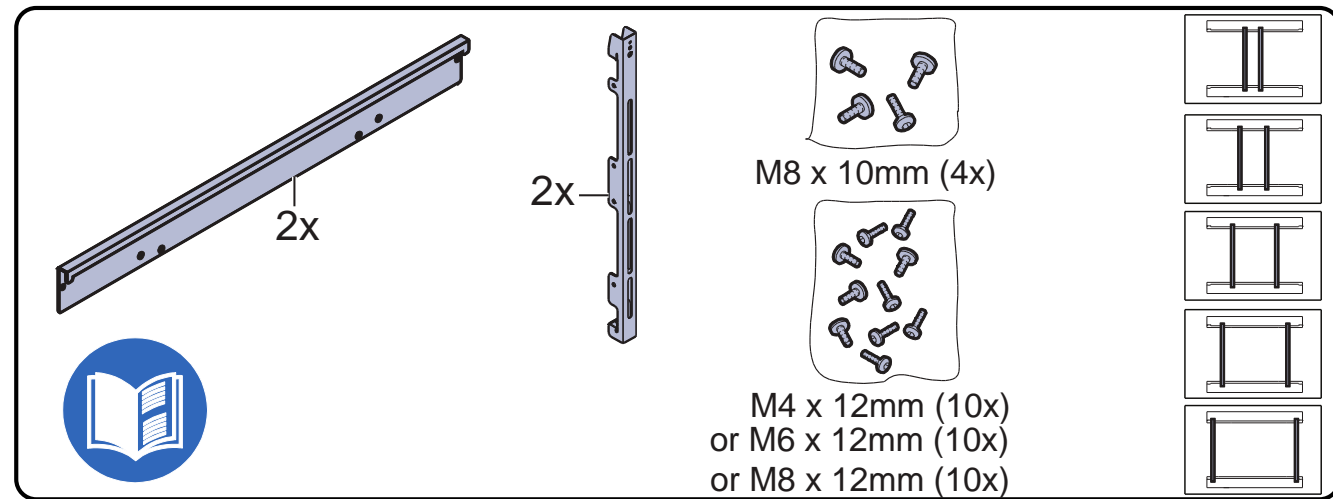

## Flatscreen/Vesa Interface for LiftBox for 55" / 65" / 70" LED LCD

---

## Flatscreen/Vesa Interface for LiftBox for 55" / 65" / 70" LED LCD Installation manual

Flatscreen/Vesa Interface for LiftBox for 55" / 65" / 70" LED LCD

Contents of the box

will fit VESA 100x100 to VESA 400x800

Lock monitor with safety lock screws from the bottom

Assemble (● 5 mm)

Assemble (● 5 mm)

Hang the monitor on the horizontal bracket

Level the monitor

Please refer to  
LiftBox user manual!