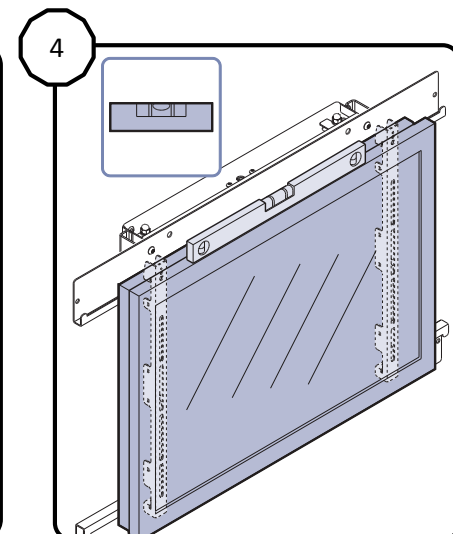

## Flatscreen/Vesa Interface for LiftBox for 55" / 65" / 70" LED LCD Installation manual

Flatscreen/Vesa Interface for LiftBox for 55" / 65" / 70" LED LCD

Contents of the box

will fit VESA 100x100 to VESA 400x800

Lock monitor with safety lock screws from the bottom

Assemble (● 5 mm)

Assemble (● 5 mm)

Hang the monitor on the horizontal bracket

Level the monitor

Please refer to  
LiftBox user manual!