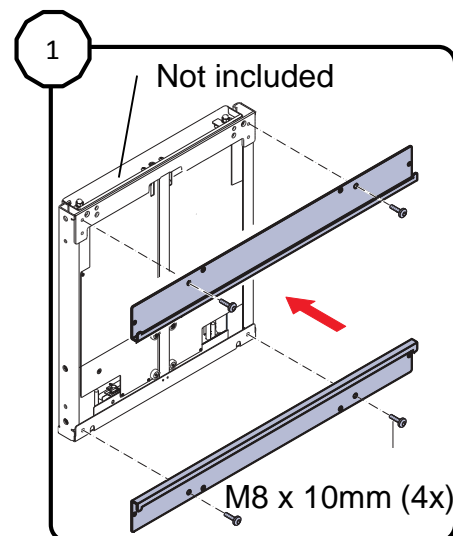

## Flatscreen/Vesa Interface for LiftBox for 55" / 65" / 70" LED LCD Installation manual

Flatscreen/Vesa Interface for LiftBox for 55" / 65" / 70" LED LCD

Contents of the box

will fit VESA 100x100 to VESA 400x800

Lock monitor with safety lock screws from the bottom

Assemble (● 5 mm)

Assemble (● 5 mm)

Hang the monitor on the horizontal bracket

Level the monitor

Please refer to  
LiftBox user manual!