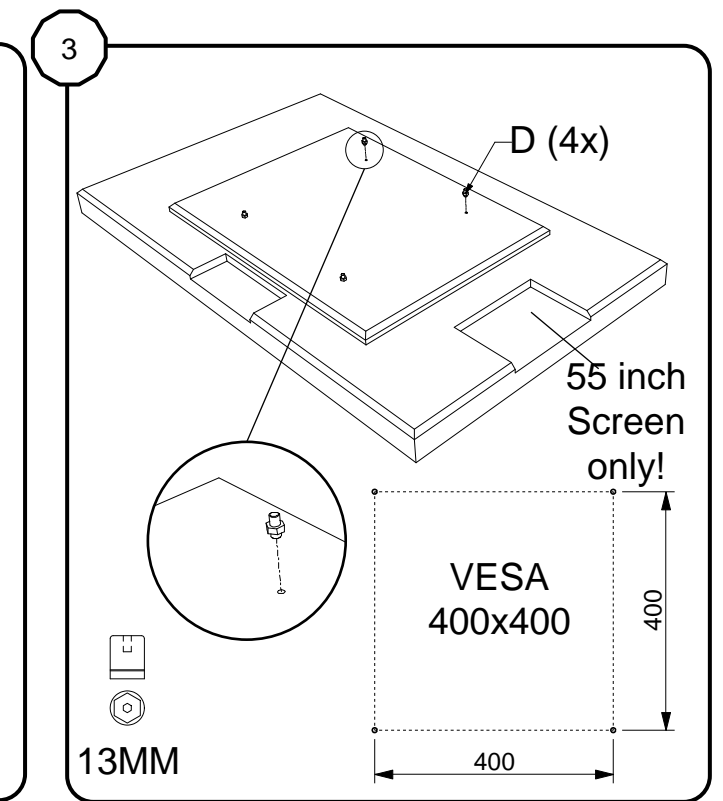

Tilt Frame for LiftBox for 55" LED LCD

Tilt Frame for LiftBox for 55" LED LCD Installation manual

Tilt Frame for LiftBox for 55" LED LCD

CONTENTS

MOUNT TILTFRAME

PREPARE SCREEN WITH VESA 400X400

MOUNT LIFTBOX®

FIX LIFTBOX® AT BOTTOM!

PREPARE SCREEN WITH VESA 400X600

OPEN TILTFRAME AND POSITION SCREEN ON TILTFRAME