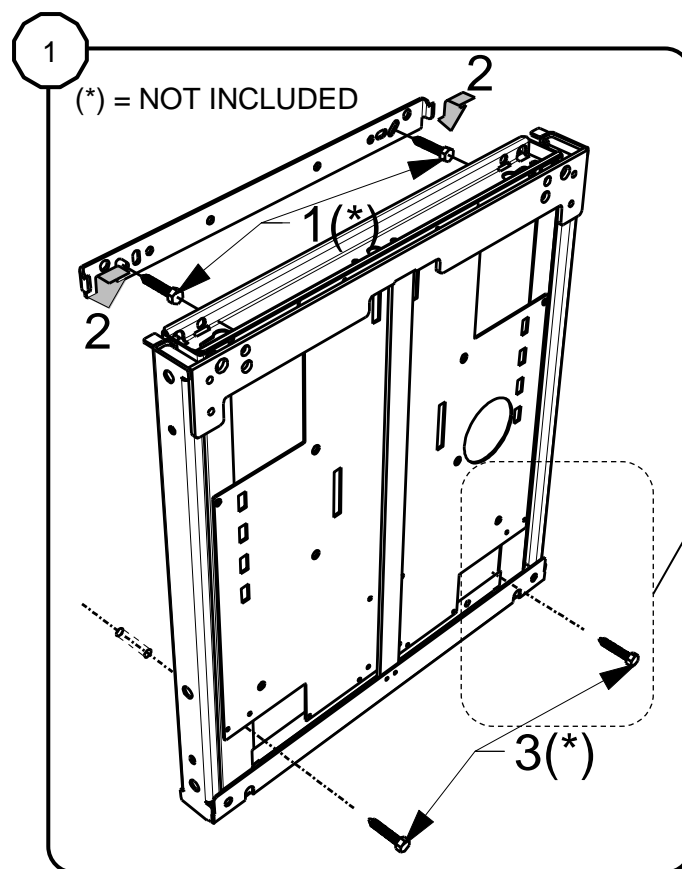

Tilt Frame for LiftBox for 55" LED LCD

Tilt Frame for LiftBox for 55" LED LCD Installation manual

Tilt Frame for LiftBox for 55" LED LCD

CONTENTS

MOUNT TILTFRAME

PREPARE SCREEN WITH VESA 400X400

MOUNT LIFTBOX®

FIX LIFTBOX® AT BOTTOM!

PREPARE SCREEN WITH VESA 400X600

OPEN TILTFRAME AND POSITION SCREEN ON TILTFRAME