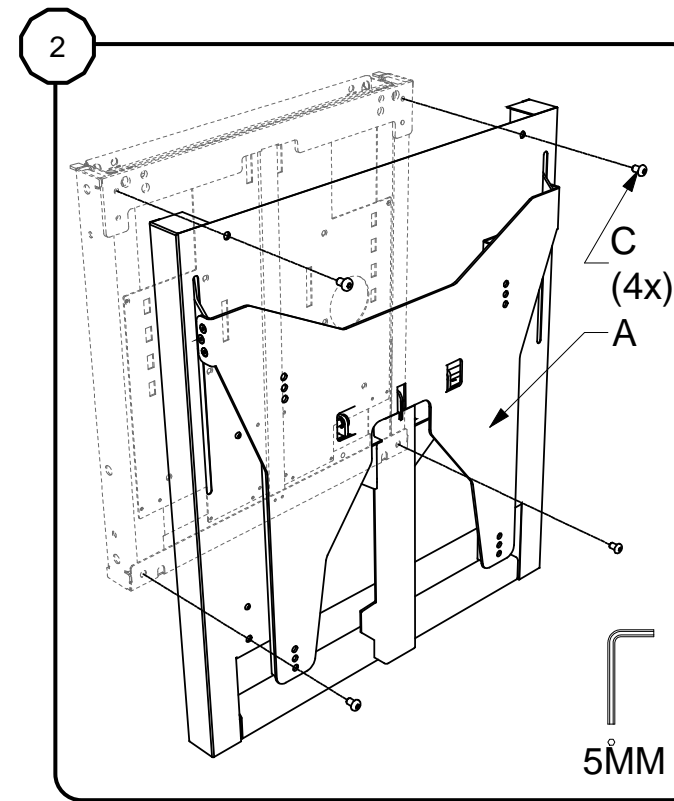

Tilt Frame for LiftBox for 55" LED LCD

Tilt Frame for LiftBox for 55" LED LCD Installation manual

Tilt Frame for LiftBox for 55" LED LCD

CONTENTS

MOUNT TILTFRAME

PREPARE SCREEN WITH VESA 400X400

MOUNT LIFTBOX®

FIX LIFTBOX® AT BOTTOM!

PREPARE SCREEN WITH VESA 400X600

OPEN TILTFRAME AND POSITION SCREEN ON TILTFRAME