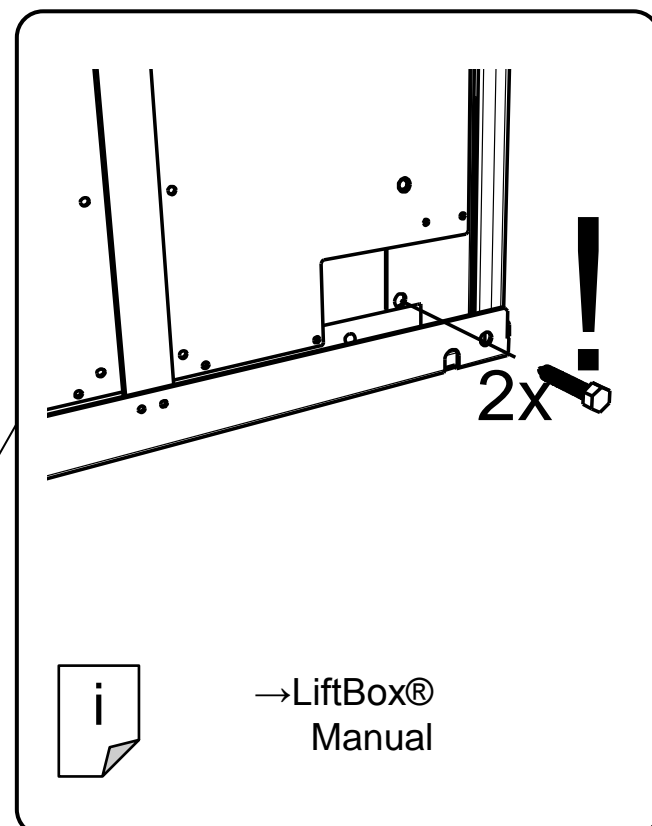

Tilt Frame for LiftBox for 55" LED LCD

Tilt Frame for LiftBox for 55" LED LCD Installation manual

Tilt Frame for LiftBox for 55" LED LCD

CONTENTS

MOUNT TILTFRAME

PREPARE SCREEN WITH VESA 400X400

MOUNT LIFTBOX®

FIX LIFTBOX® AT BOTTOM!

PREPARE SCREEN WITH VESA 400X600

OPEN TILTFRAME AND POSITION SCREEN ON TILTFRAME