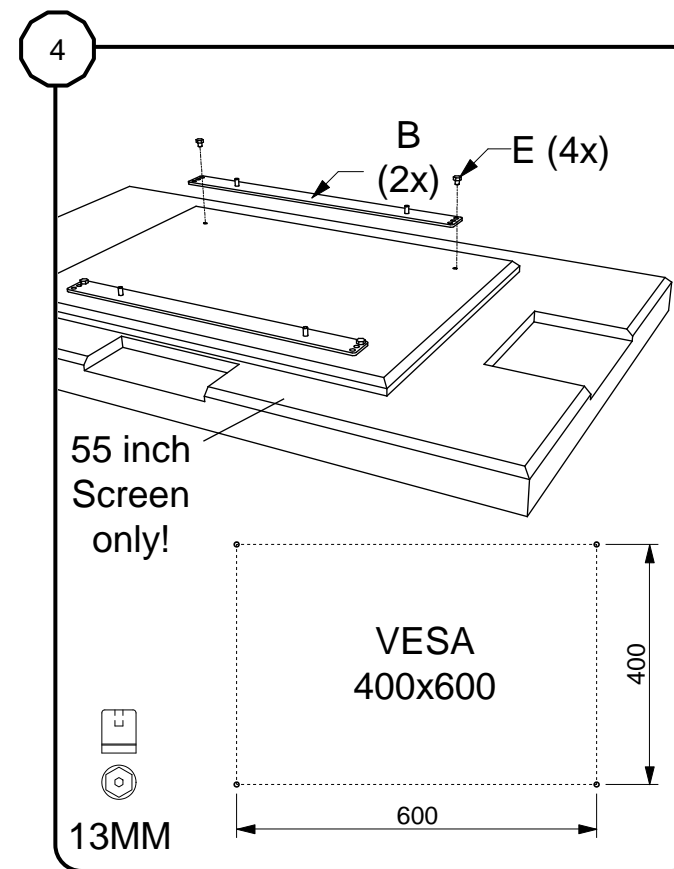

Tilt Frame for LiftBox for 55" LED LCD

Tilt Frame for LiftBox for 55" LED LCD Installation manual

Tilt Frame for LiftBox for 55" LED LCD

CONTENTS

MOUNT TILTFRAME

PREPARE SCREEN WITH VESA 400X400

MOUNT LIFTBOX®

FIX LIFTBOX® AT BOTTOM!

PREPARE SCREEN WITH VESA 400X600

OPEN TILTFRAME AND POSITION SCREEN ON TILTFRAME