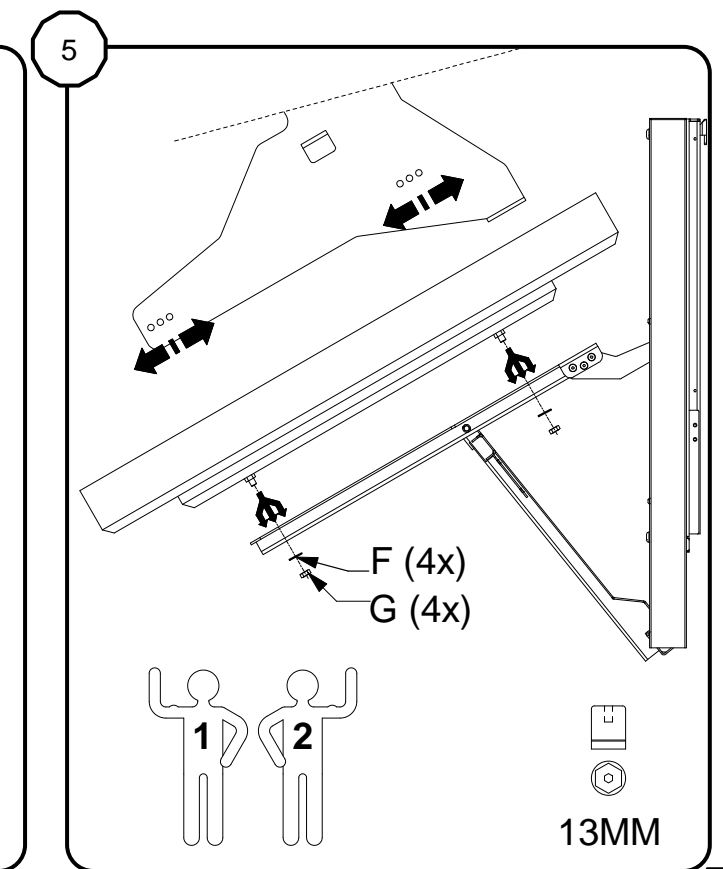

Tilt Frame for LiftBox for 55" LED LCD

Tilt Frame for LiftBox for 55" LED LCD Installation manual

Tilt Frame for LiftBox for 55" LED LCD

CONTENTS

MOUNT TILTFRAME

PREPARE SCREEN WITH VESA 400X400

MOUNT LIFTBOX®

FIX LIFTBOX® AT BOTTOM!

PREPARE SCREEN WITH VESA 400X600

OPEN TILTFRAME AND POSITION SCREEN ON TILTFRAME