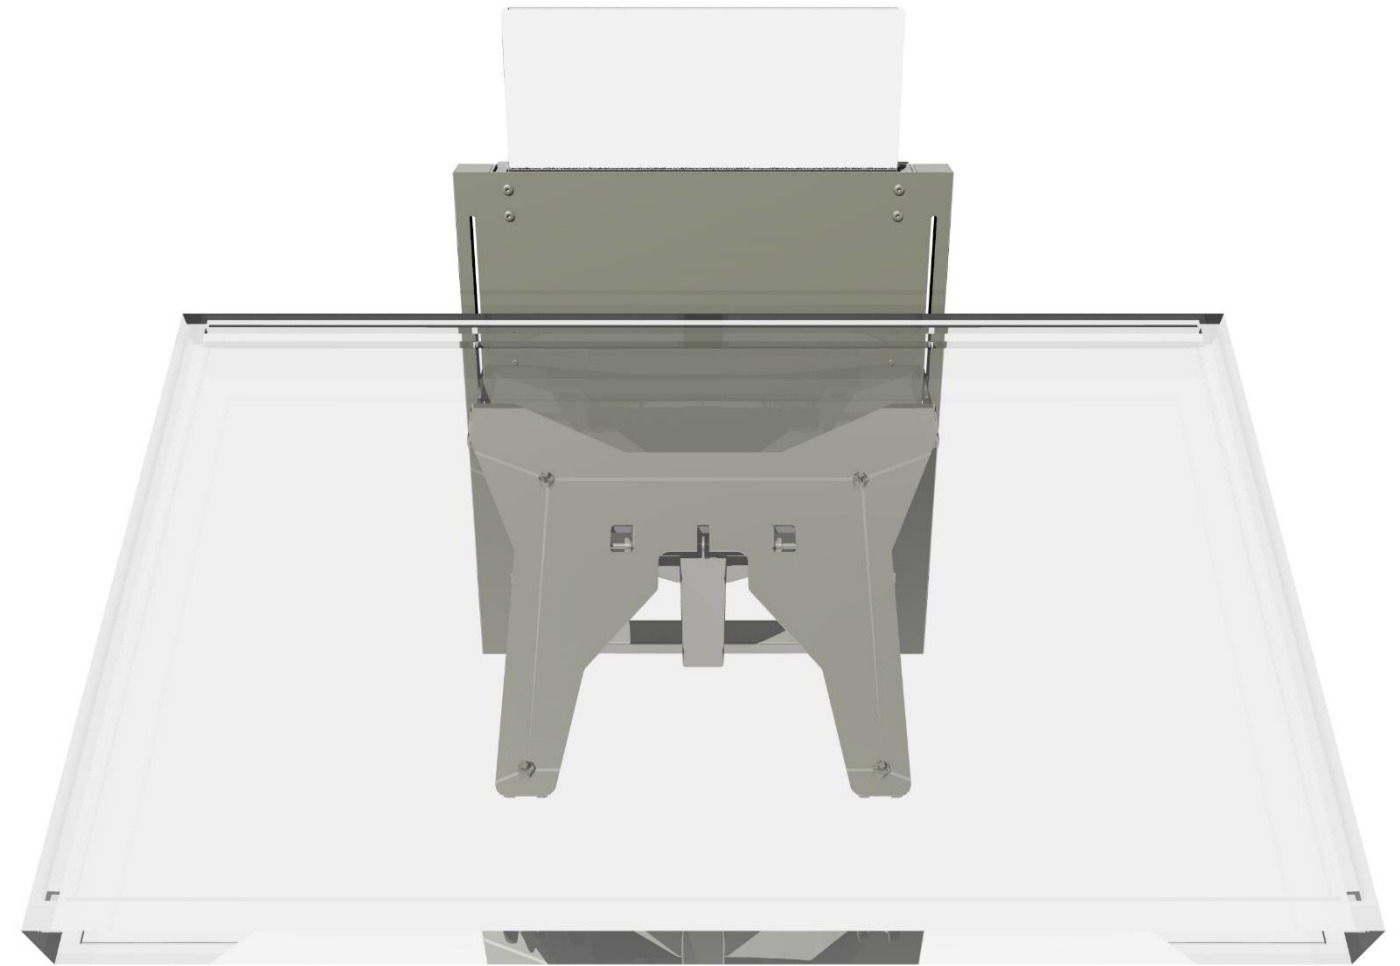

Tilt Frame for LiftBox for 55" LED LCD

Tilt Frame for LiftBox for 55" LED LCD Installation manual

Tilt Frame for LiftBox for 55" LED LCD

CONTENTS

MOUNT TILTFRAME

PREPARE SCREEN WITH VESA 400X400

MOUNT LIFTBOX®

FIX LIFTBOX® AT BOTTOM!

PREPARE SCREEN WITH VESA 400X600

OPEN TILTFRAME AND POSITION SCREEN ON TILTFRAME