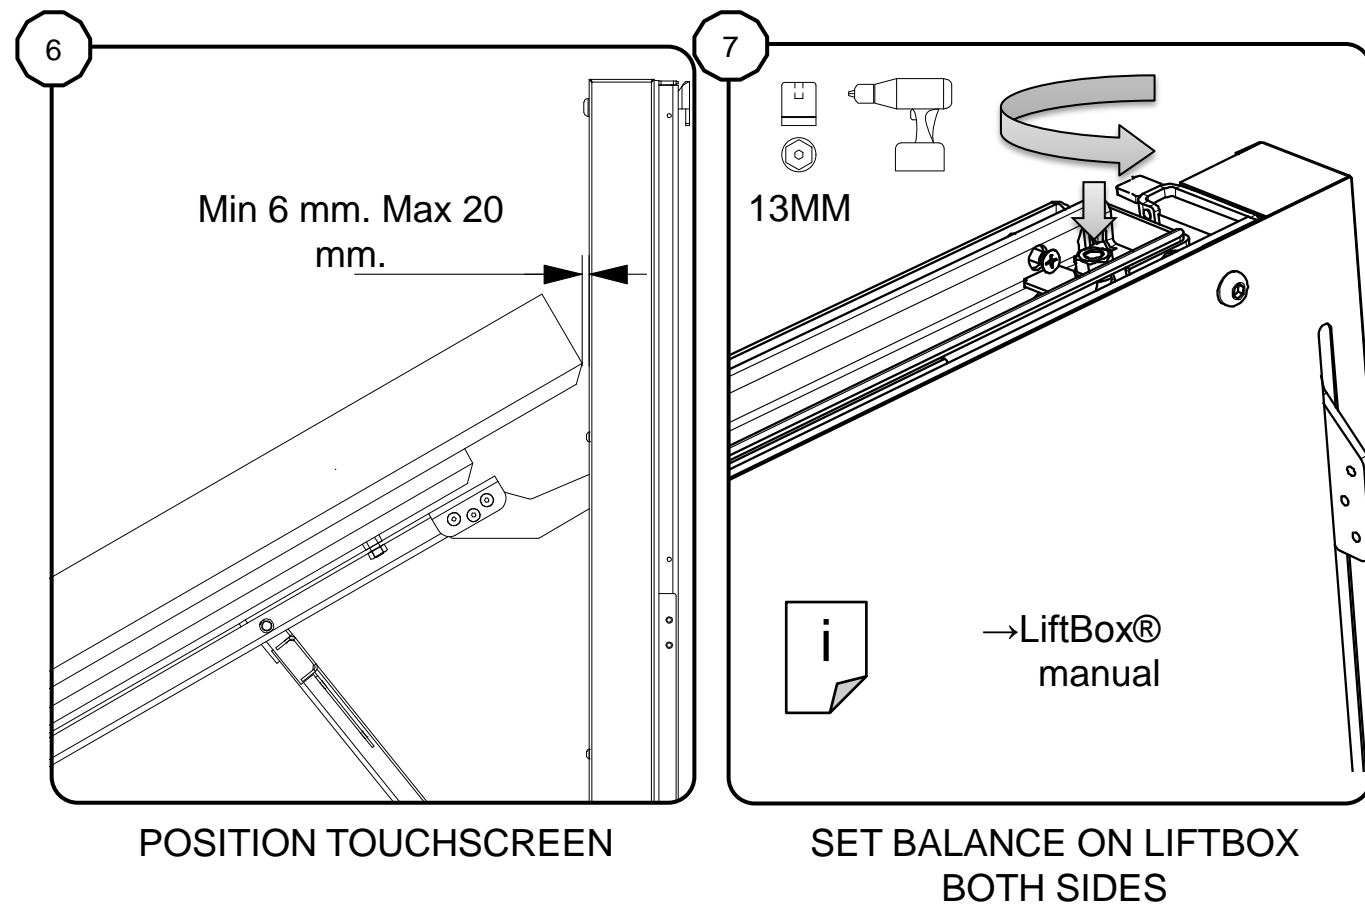

Tilt Frame for LiftBox for 55" LED LCD

Tilt Frame for LiftBox for 55" LED LCD Installation manual

Tilt Frame for LiftBox for 55" LED LCD

CONTENTS

MOUNT TILTFRAME

PREPARE SCREEN WITH VESA 400X400

MOUNT LIFTBOX®

FIX LIFTBOX® AT BOTTOM!

PREPARE SCREEN WITH VESA 400X600

OPEN TILTFRAME AND POSITION SCREEN ON TILTFRAME