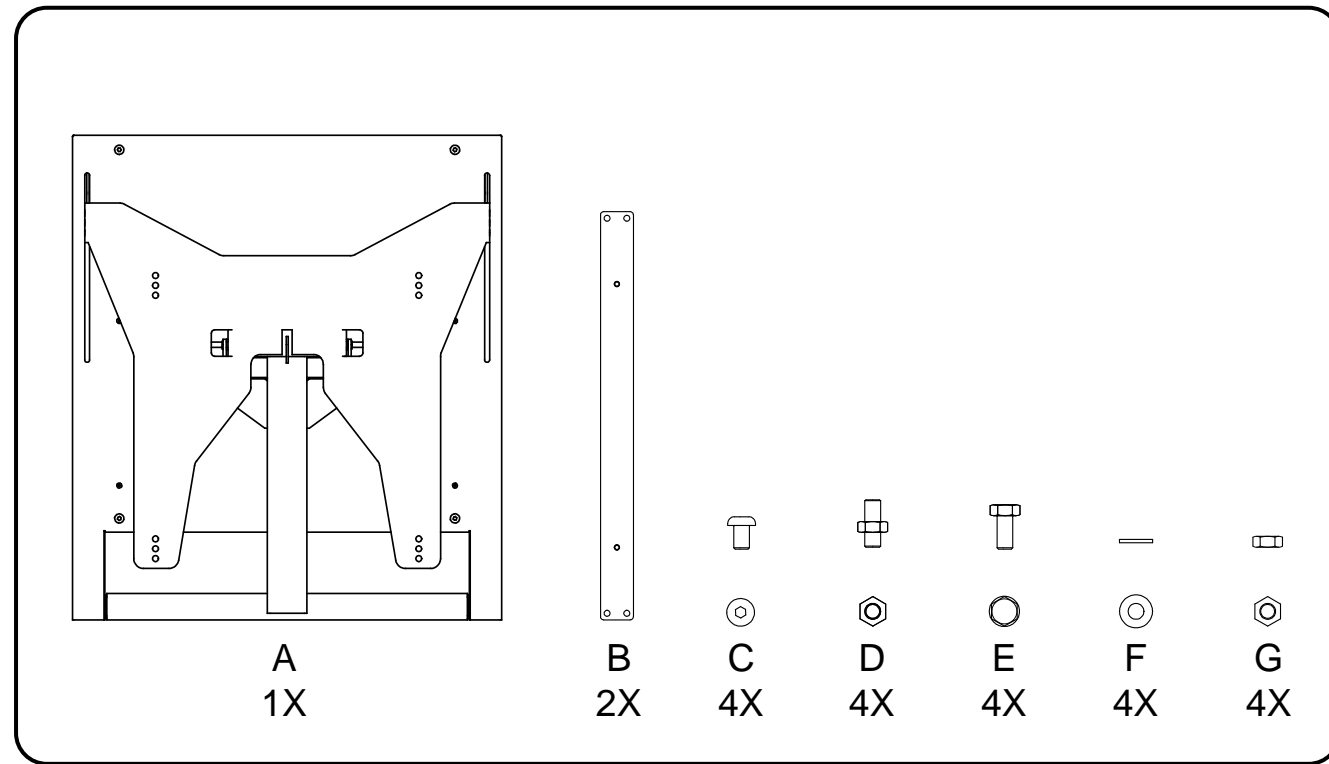

Tilt Frame for LiftBox for 55" LED LCD

Tilt Frame for LiftBox for 55" LED LCD Installation manual

Tilt Frame for LiftBox for 55" LED LCD

CONTENTS

MOUNT TILTFRAME

PREPARE SCREEN WITH VESA 400X400

MOUNT LIFTBOX®

FIX LIFTBOX® AT BOTTOM!

PREPARE SCREEN WITH VESA 400X600

OPEN TILTFRAME AND POSITION SCREEN ON TILTFRAME