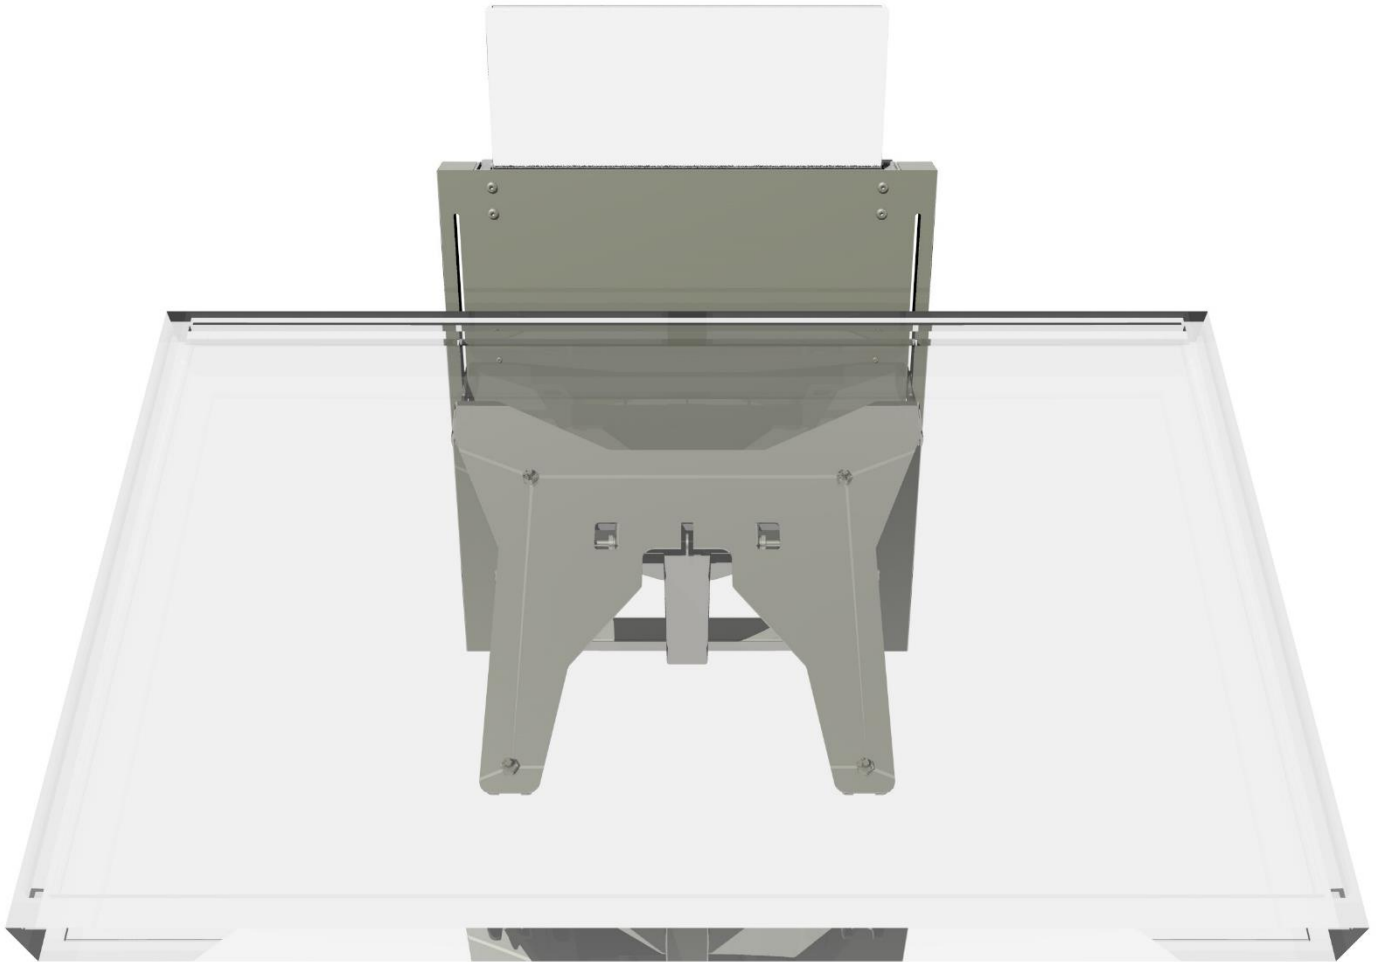

Tilt Frame for LiftBox for 55" LED LCD Installation Manual

A
1X

B
2X

C
4X

D
4X

E
4X

F
4X

G
4X

CONTENTS

(*) = NOT INCLUDED

MOUNT LiftBox

FIX LiftBox AT BOTTOM!

MOUNT TILT FRAME

PREPARE LED LCD 55"-VESA 400X400

PREPARE SCREEN WITH VESA 400X600

OPEN TILT FRAME AND POSITION LED LCD ON TILTFRAME

POSITION LED LCD

SET BALANCE ON LiftBox for 55" LED LCD BOTH SIDES