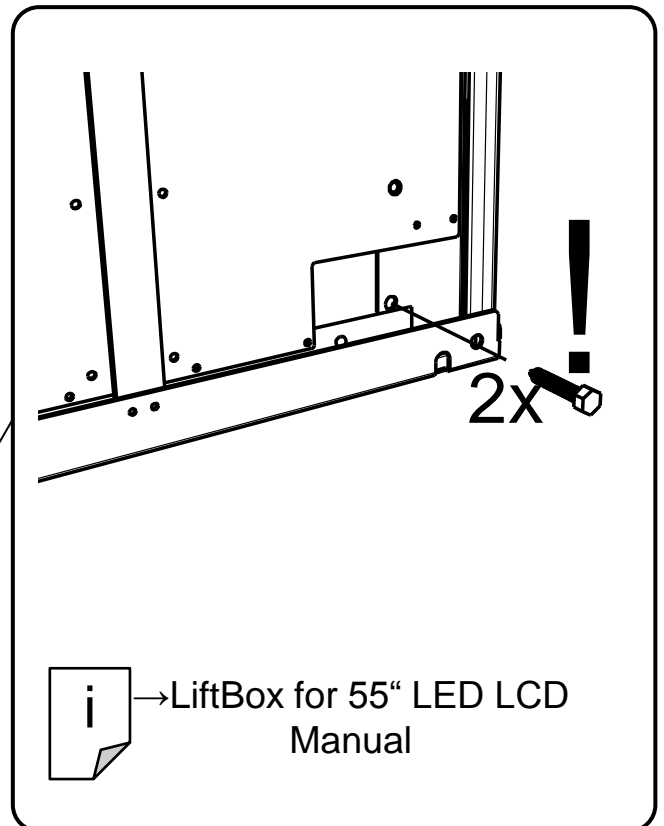

Tilt Frame for LiftBox for 55" LED LCD Installation Manual

A
1X

B
2X

C
4X

D
4X

E
4X

F
4X

G
4X

CONTENTS

(*) = NOT INCLUDED

MOUNT LiftBox

FIX LiftBox AT BOTTOM!

MOUNT TILT FRAME

PREPARE LED LCD 55"-VESA 400X400

PREPARE SCREEN WITH VESA 400X600

OPEN TILT FRAME AND POSITION LED LCD ON TILTFRAME

POSITION LED LCD

SET BALANCE ON LiftBox for 55" LED LCD BOTH SIDES