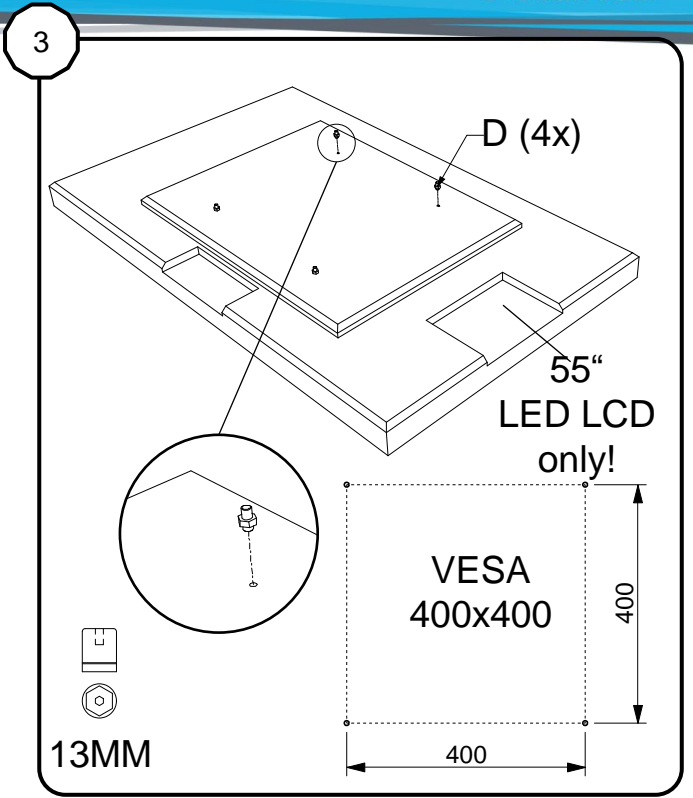

Tilt Frame for LiftBox for 55" LED LCD Installation Manual

A
1X

B
2X

C
4X

D
4X

E
4X

F
4X

G
4X

CONTENTS

(*) = NOT INCLUDED

MOUNT LiftBox

FIX LiftBox AT BOTTOM!

MOUNT TILT FRAME

PREPARE LED LCD 55"-VESA 400X400

PREPARE SCREEN WITH VESA 400X600

OPEN TILT FRAME AND POSITION LED LCD ON TILTFRAME

POSITION LED LCD

SET BALANCE ON LiftBox for 55" LED LCD BOTH SIDES