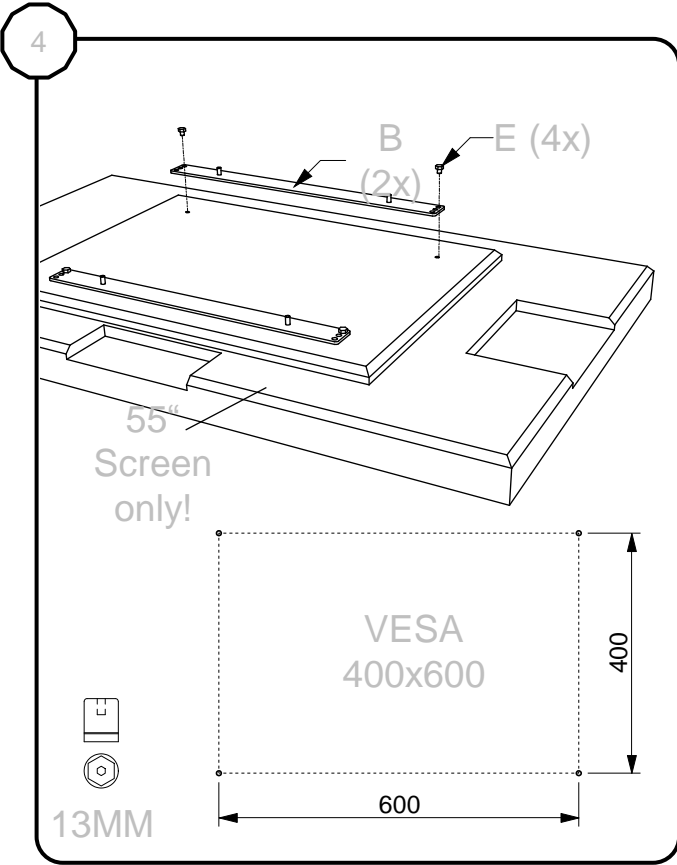

Tilt Frame for LiftBox for 55" LED LCD Installation Manual

A
1X

B
2X

C
4X

D
4X

E
4X

F
4X

G
4X

CONTENTS

(*) = NOT INCLUDED

MOUNT LiftBox

FIX LiftBox AT BOTTOM!

MOUNT TILT FRAME

PREPARE LED LCD 55"-VESA 400X400

PREPARE SCREEN WITH VESA 400X600

OPEN TILT FRAME AND POSITION LED LCD ON TILTFRAME

POSITION LED LCD

SET BALANCE ON LiftBox for 55" LED LCD BOTH SIDES