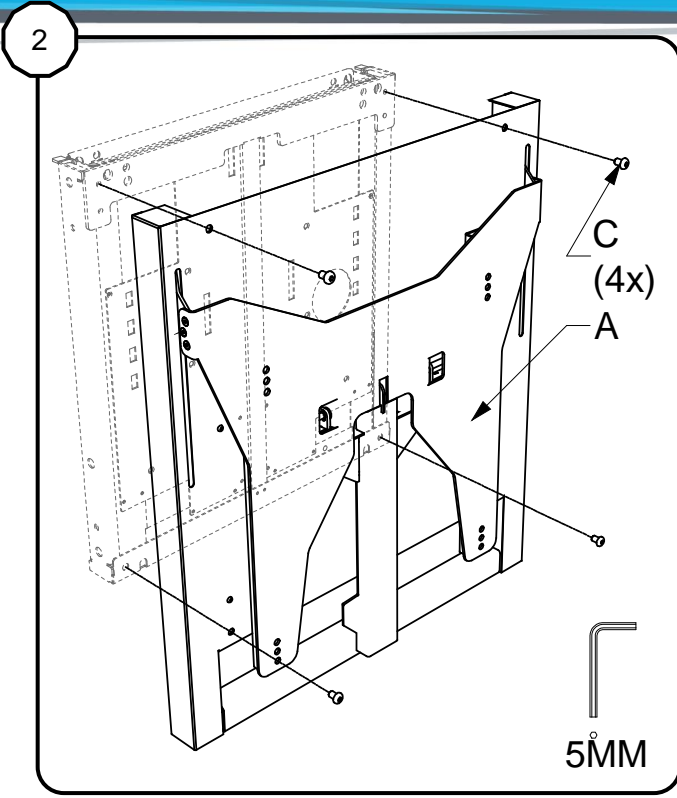

Tilt Frame for LiftBox for 55" LED LCD Installation Manual

A
1X

B
2X

C
4X

D
4X

E
4X

F
4X

G
4X

CONTENTS

(*) = NOT INCLUDED

MOUNT LiftBox

FIX LiftBox AT BOTTOM!

MOUNT TILT FRAME

PREPARE LED LCD 55"-VESA 400X400

PREPARE SCREEN WITH VESA 400X600

OPEN TILT FRAME AND POSITION LED LCD ON TILTFRAME

POSITION LED LCD

SET BALANCE ON LiftBox for 55" LED LCD BOTH SIDES