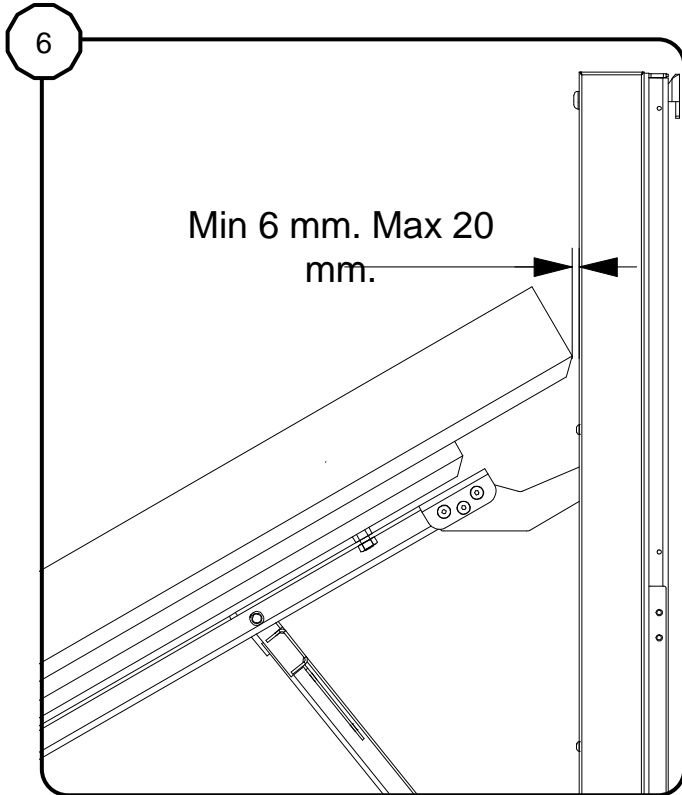

Tilt Frame for LiftBox for 55" LED LCD Installation Manual

A
1X

B
2X

C
4X

D
4X

E
4X

F
4X

G
4X

CONTENTS

(*) = NOT INCLUDED

MOUNT LiftBox

FIX LiftBox AT BOTTOM!

MOUNT TILT FRAME

PREPARE LED LCD 55"-VESA 400X400

PREPARE SCREEN WITH VESA 400X600

OPEN TILT FRAME AND POSITION LED LCD ON TILTFRAME

POSITION LED LCD

SET BALANCE ON LiftBox for 55" LED LCD BOTH SIDES