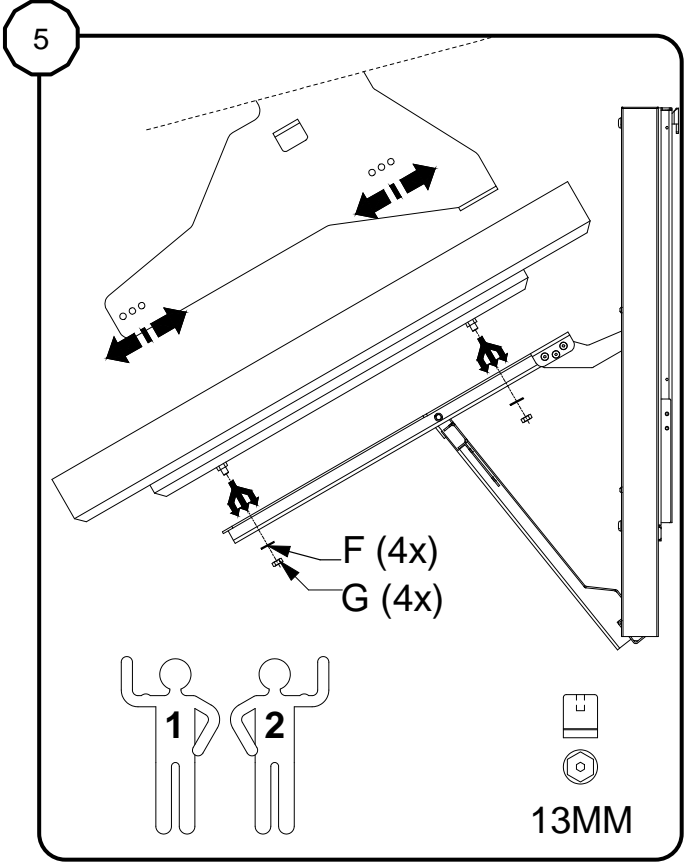

Tilt Frame for LiftBox for 55" LED LCD Installation Manual

A
1X

B
2X

C
4X

D
4X

E
4X

F
4X

G
4X

CONTENTS

(*) = NOT INCLUDED

MOUNT LiftBox

FIX LiftBox AT BOTTOM!

MOUNT TILT FRAME

PREPARE LED LCD 55"-VESA 400X400

PREPARE SCREEN WITH VESA 400X600

OPEN TILT FRAME AND POSITION LED LCD ON TILTFRAME

POSITION LED LCD

SET BALANCE ON LiftBox for 55" LED LCD BOTH SIDES