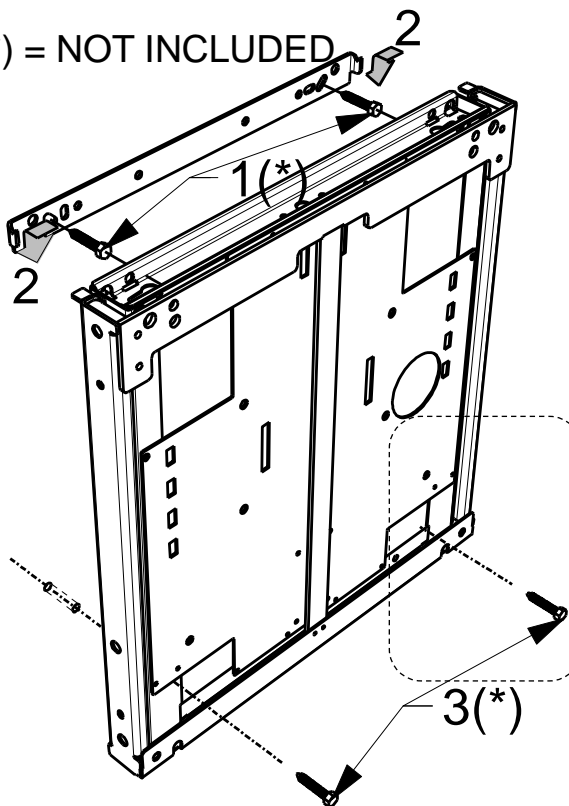

Tilt Frame for LiftBox for 55" LED LCD Installation Manual

A
1X

B
2X

C
4X

D
4X

E
4X

F
4X

G
4X

CONTENTS

(*) = NOT INCLUDED

MOUNT LiftBox

FIX LiftBox AT BOTTOM!

MOUNT TILT FRAME

PREPARE LED LCD 55"-VESA 400X400

PREPARE SCREEN WITH VESA 400X600

OPEN TILT FRAME AND POSITION LED LCD ON TILTFRAME

POSITION LED LCD

SET BALANCE ON LiftBox for 55" LED LCD BOTH SIDES