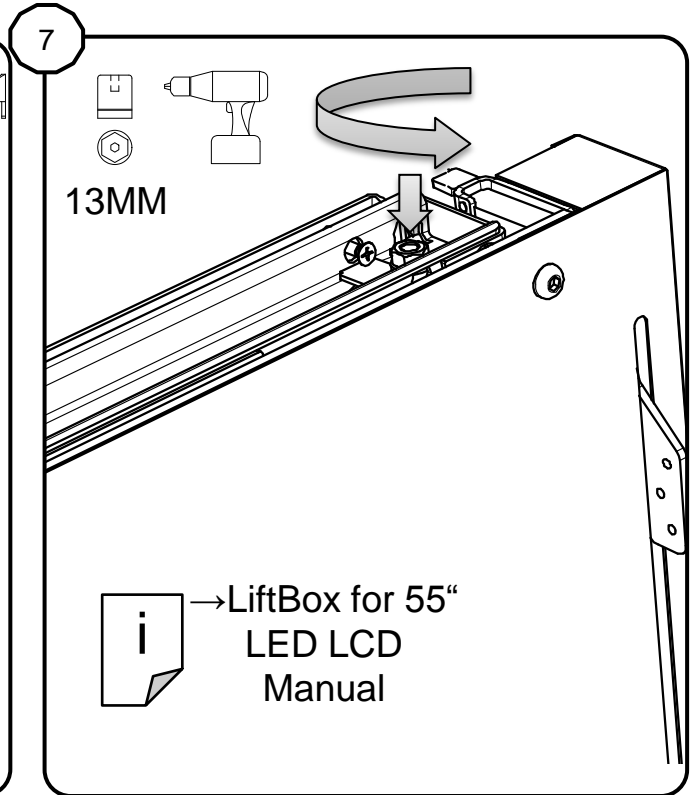

Tilt Frame for LiftBox for 55" LED LCD Installation Manual

A
1X

B
2X

C
4X

D
4X

E
4X

F
4X

G
4X

CONTENTS

(*) = NOT INCLUDED

MOUNT LiftBox

FIX LiftBox AT BOTTOM!

MOUNT TILT FRAME

PREPARE LED LCD 55"-VESA 400X400

PREPARE SCREEN WITH VESA 400X600

OPEN TILT FRAME AND POSITION LED LCD ON TILTFRAME

POSITION LED LCD

SET BALANCE ON LiftBox for 55" LED LCD BOTH SIDES