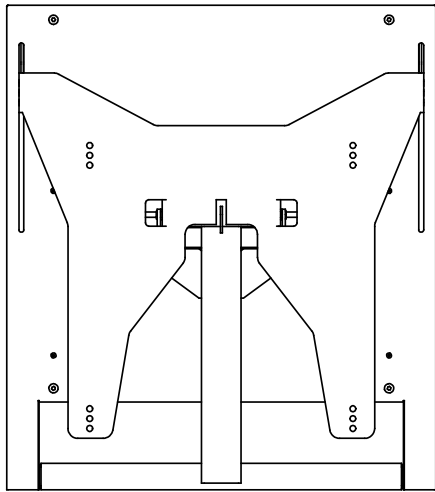

Tilt Frame for LiftBox for 55" LED LCD Installation Manual

A
1X

B
2X

C
4X

D
4X

E
4X

F
4X

G
4X

CONTENTS

(*) = NOT INCLUDED

MOUNT LiftBox

FIX LiftBox AT BOTTOM!

MOUNT TILT FRAME

PREPARE LED LCD 55"-VESA 400X400

PREPARE SCREEN WITH VESA 400X600

OPEN TILT FRAME AND POSITION LED LCD ON TILTFRAME

POSITION LED LCD

SET BALANCE ON LiftBox for 55" LED LCD BOTH SIDES