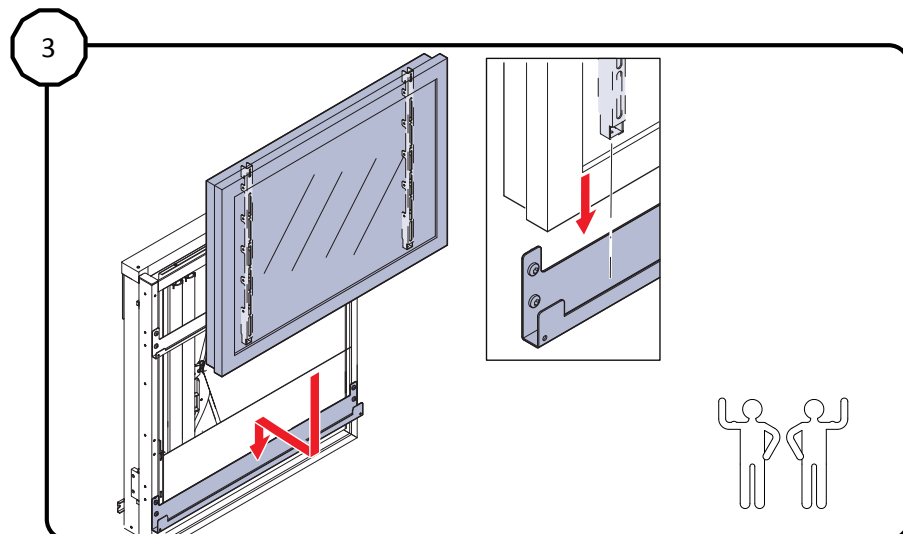

Contents of the box

will fit VESA 100x100 to VESA 600x800

Lock monitor with safety lock screws from the bottom

Please refer to
LiftBox user manual!

Assemble (● 5 mm)

Assemble (● 5 mm)

Hang the monitor on the horizontal brackets

Center the monitor