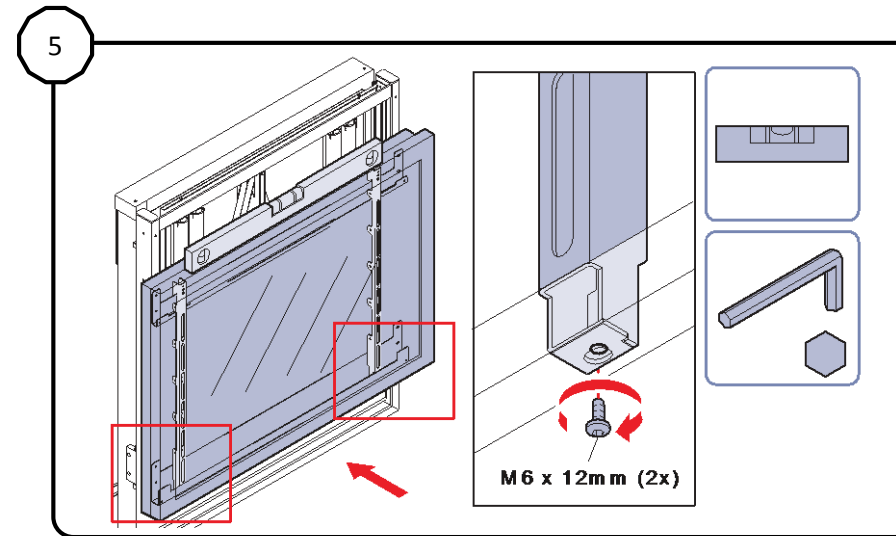

Flatscreen/Vesa interface for LiftBox for 84" LED LCD / LB 650

Flatscreen/Vesa interface for LiftBox for 84" LED LCD / LB 650
Installation manual

Flatscreen/Vesa interface for LiftBox for 84" LED LCD / LB 650

Contents of the box

will fit VESA 100x100 to VESA 600x800

Lock monitor with safety lock screws from the bottom

Please refer to
LiftBox user manual!

Assemble (● 5 mm)

Assemble (● 5 mm)

Hang the monitor on the horizontal brackets

Center the monitor