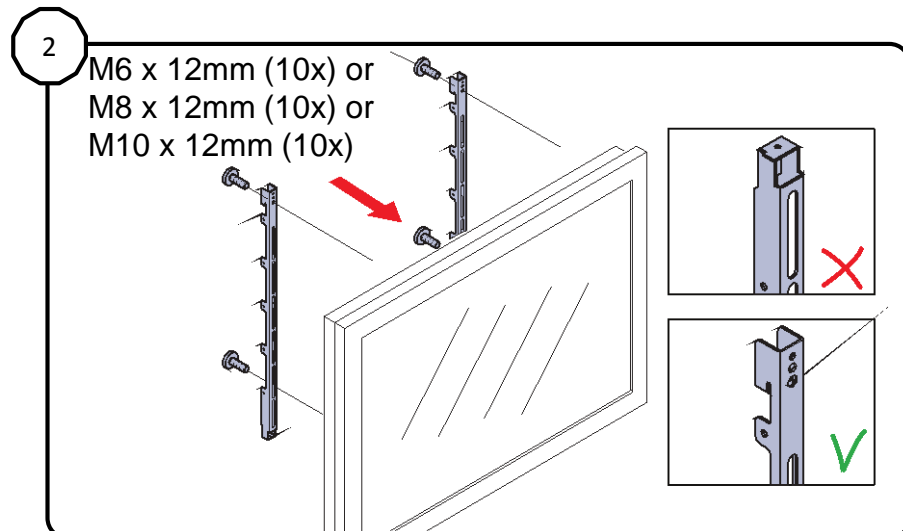

Contents of the box

will fit VESA 100x100 to VESA 600x800

Lock monitor with safety lock screws from the bottom

Please refer to
LiftBox user manual!

Assemble (● 5 mm)

Assemble (● 5 mm)

Hang the monitor on the horizontal brackets

Center the monitor