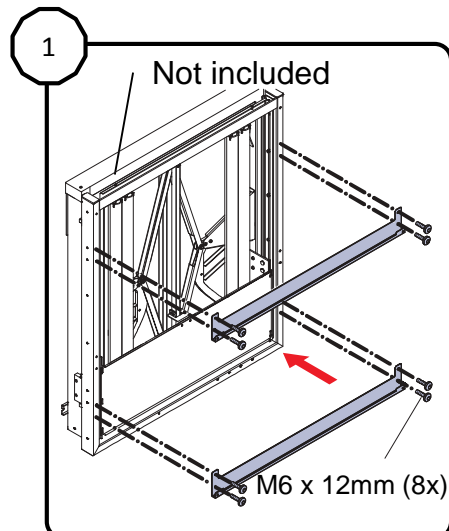

Contents of the box

will fit VESA 100x100 to VESA 600x800

Lock monitor with safety lock screws from the bottom

Please refer to
LiftBox user manual!

Assemble (● 5 mm)

Assemble (● 5 mm)

Hang the monitor on the horizontal brackets

Center the monitor