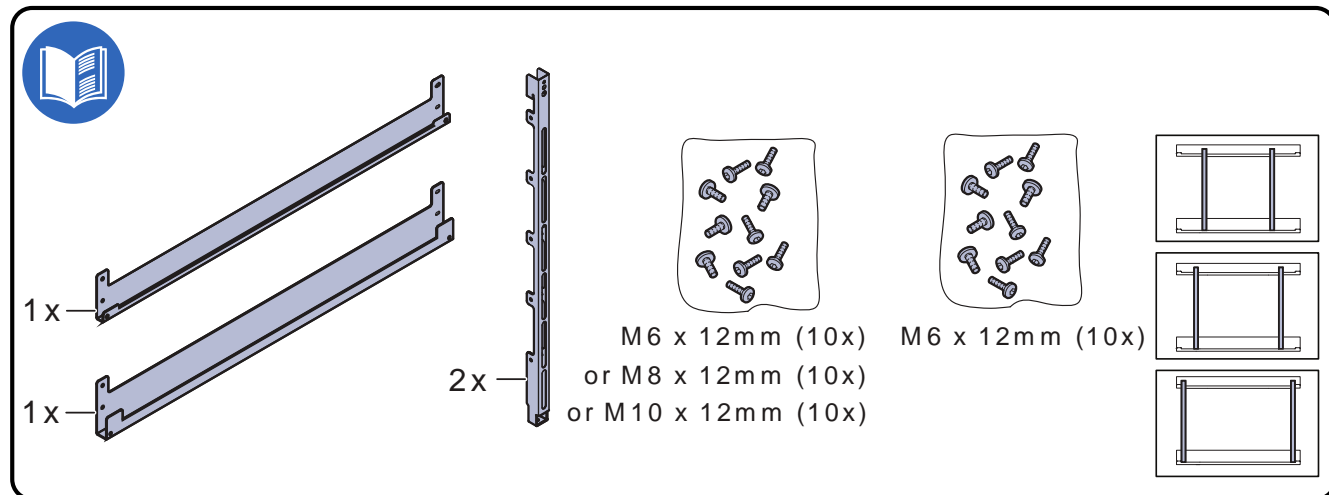

Flatscreen/Vesa interface for LiftBox for 84" LED LCD / LB 650

Flatscreen/Vesa interface for LiftBox for 84" LED LCD / LB 650
Installation manual

Flatscreen/Vesa interface for LiftBox for 84" LED LCD / LB 650

Contents of the box

will fit VESA 100x100 to VESA 600x800

Lock monitor with safety lock screws from the bottom

Please refer to
LiftBox user manual!

Assemble (● 5 mm)

Assemble (● 5 mm)

Hang the monitor on the horizontal brackets

Center the monitor