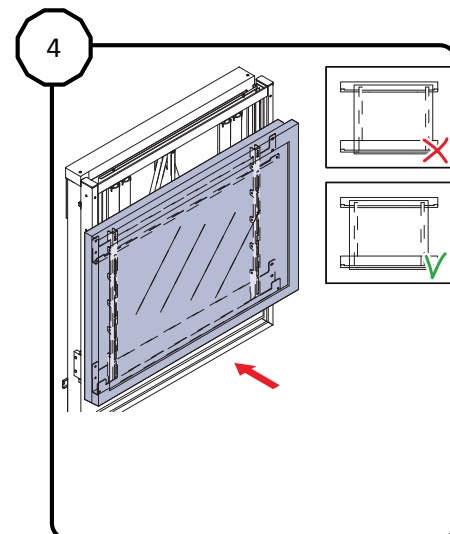

Contents of the box

will fit VESA 100x100 to VESA 600x800

Lock monitor with safety lock screws from the bottom

Please refer to
LiftBox user manual!

Assemble (● 5 mm)

Assemble (● 5 mm)

Hang the monitor on the horizontal brackets

Center the monitor