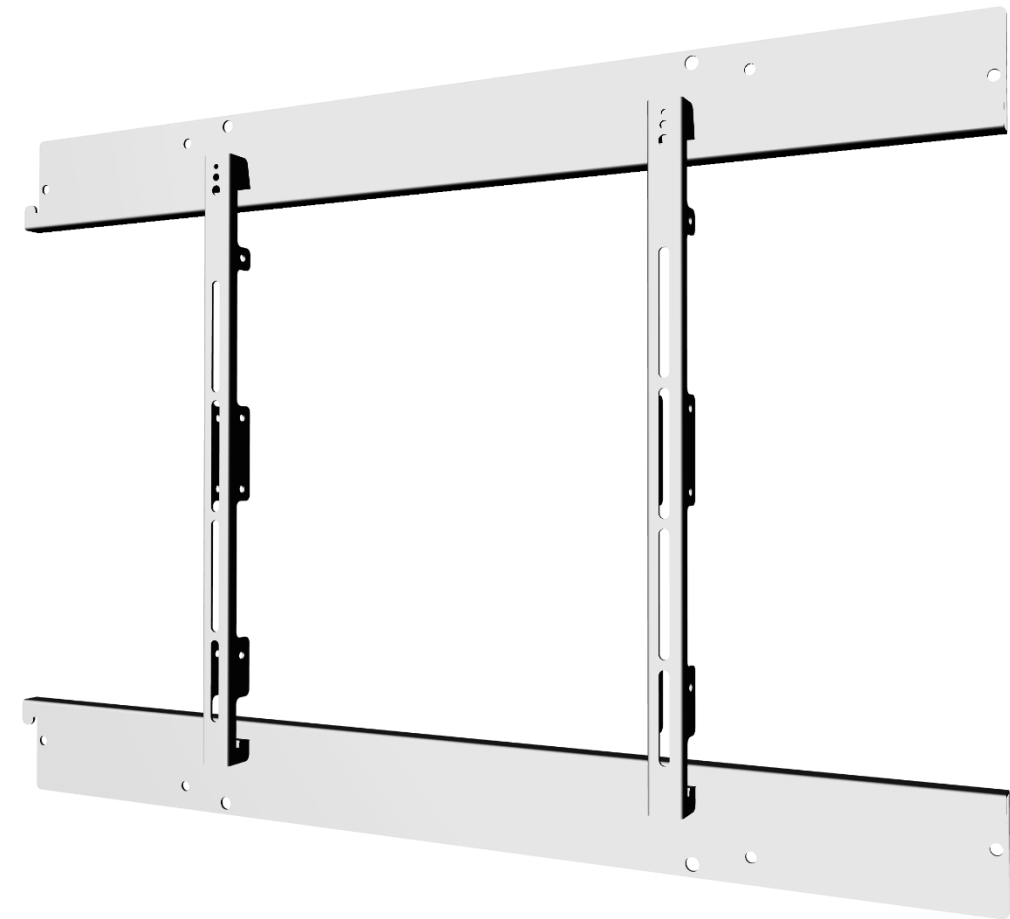

## Flatscreen/Vesa Interface for LiftBox for 55" / 65" / 70" LED LCD

---

## Flatscreen/Vesa Interface for LiftBox for 55" / 65" / 70" LED LCD Installation manual

### Flatscreen/Vesa Interface for LiftBox for 55" / 65" / 70" LED LCD

Contents of the box

will fit VESA 100x100 to VESA 400x800

Lock monitor with safety lock screws from the bottom

Please refer to  
LiftBox® user manual!

Assemble (● 5 mm)

Assemble (● 5 mm)

Hang the monitor on the horizontal bracket

Level the monitor