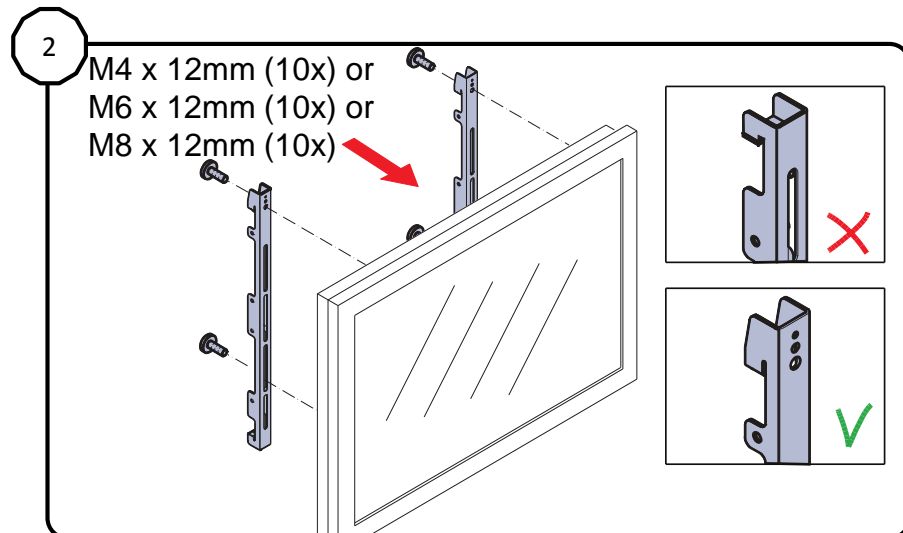

### Flatscreen/Vesa Interface for LiftBox for 55" / 65" / 70" LED LCD

Contents of the box

will fit VESA 100x100 to VESA 400x800

Lock monitor with safety lock screws from the bottom

Please refer to  
LiftBox® user manual!

Assemble (● 5 mm)

Assemble (● 5 mm)

Hang the monitor on the horizontal bracket

Level the monitor