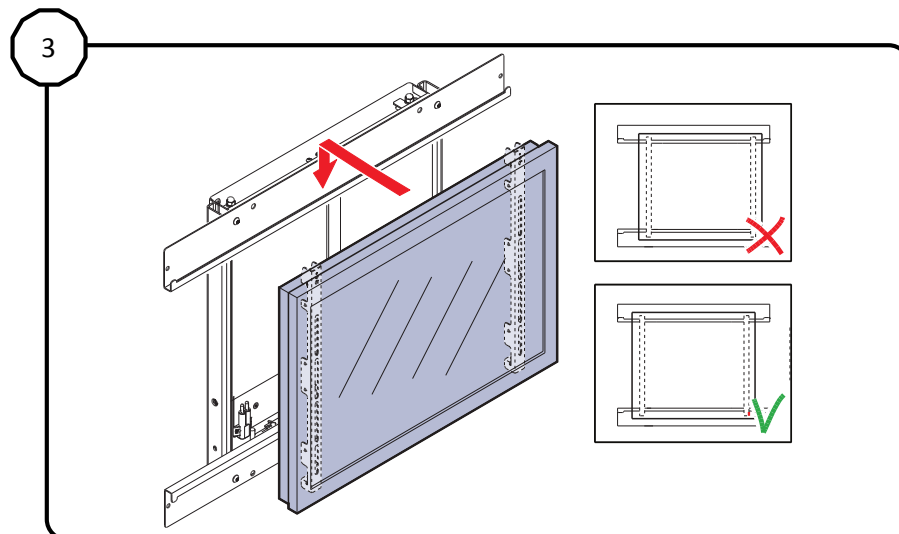

### Flatscreen/Vesa Interface for LiftBox for 55" / 65" / 70" LED LCD

Contents of the box

will fit VESA 100x100 to VESA 400x800

Lock monitor with safety lock screws from the bottom

Please refer to  
LiftBox® user manual!

Assemble (● 5 mm)

Assemble (● 5 mm)

Hang the monitor on the horizontal bracket

Level the monitor