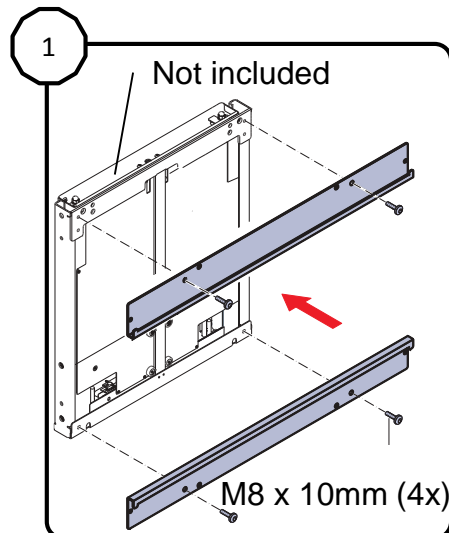

### Flatscreen/Vesa Interface for LiftBox for 55" / 65" / 70" LED LCD

Contents of the box

will fit VESA 100x100 to VESA 400x800

Lock monitor with safety lock screws from the bottom

Please refer to  
LiftBox® user manual!

Assemble (● 5 mm)

Assemble (● 5 mm)

Hang the monitor on the horizontal bracket

Level the monitor