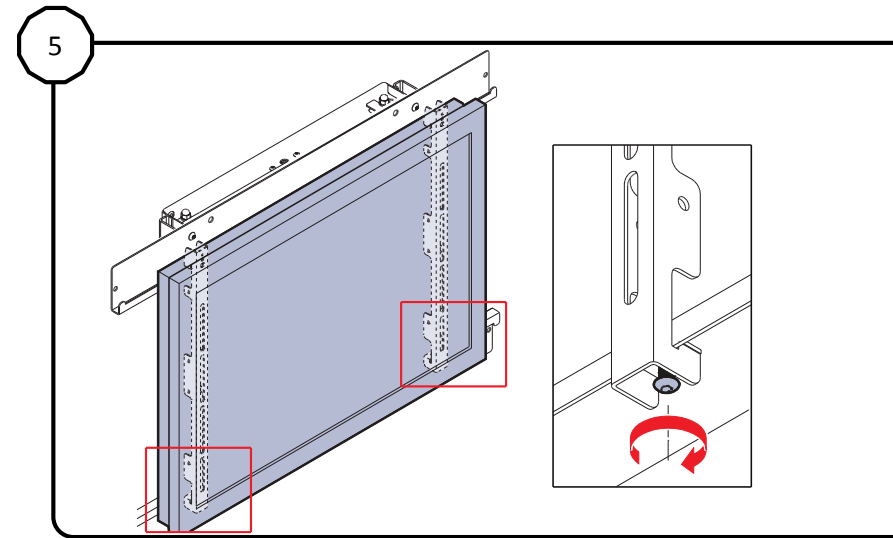

## Flatscreen/Vesa Interface for LiftBox for 55" / 65" / 70" LED LCD Installation manual

### Flatscreen/Vesa Interface for LiftBox for 55" / 65" / 70" LED LCD

Contents of the box

will fit VESA 100x100 to VESA 400x800

Lock monitor with safety lock screws from the bottom

Please refer to  
LiftBox® user manual!