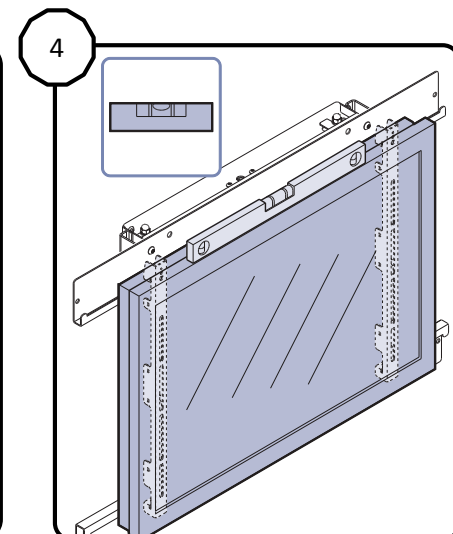

## Flatscreen/Vesa Interface for LiftBox for 55" / 65" / 70" LED LCD Installation manual

### Flatscreen/Vesa Interface for LiftBox for 55" / 65" / 70" LED LCD

Contents of the box

will fit VESA 100x100 to VESA 400x800

Lock monitor with safety lock screws from the bottom

Please refer to  
LiftBox® user manual!

Assemble (● 5 mm)

Assemble (● 5 mm)

Hang the monitor on the horizontal bracket

Level the monitor