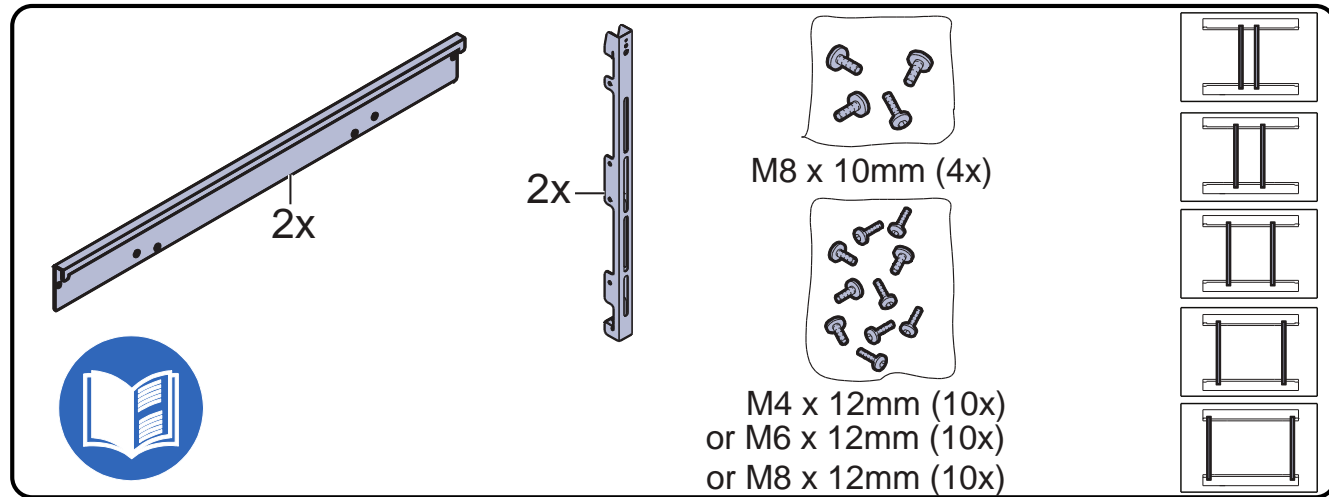

## Flatscreen/Vesa Interface for LiftBox for 55" / 65" / 70" LED LCD

---

## Flatscreen/Vesa Interface for LiftBox for 55" / 65" / 70" LED LCD Installation manual

### Flatscreen/Vesa Interface for LiftBox for 55" / 65" / 70" LED LCD

Contents of the box

will fit VESA 100x100 to VESA 400x800

Lock monitor with safety lock screws from the bottom

Please refer to  
LiftBox® user manual!