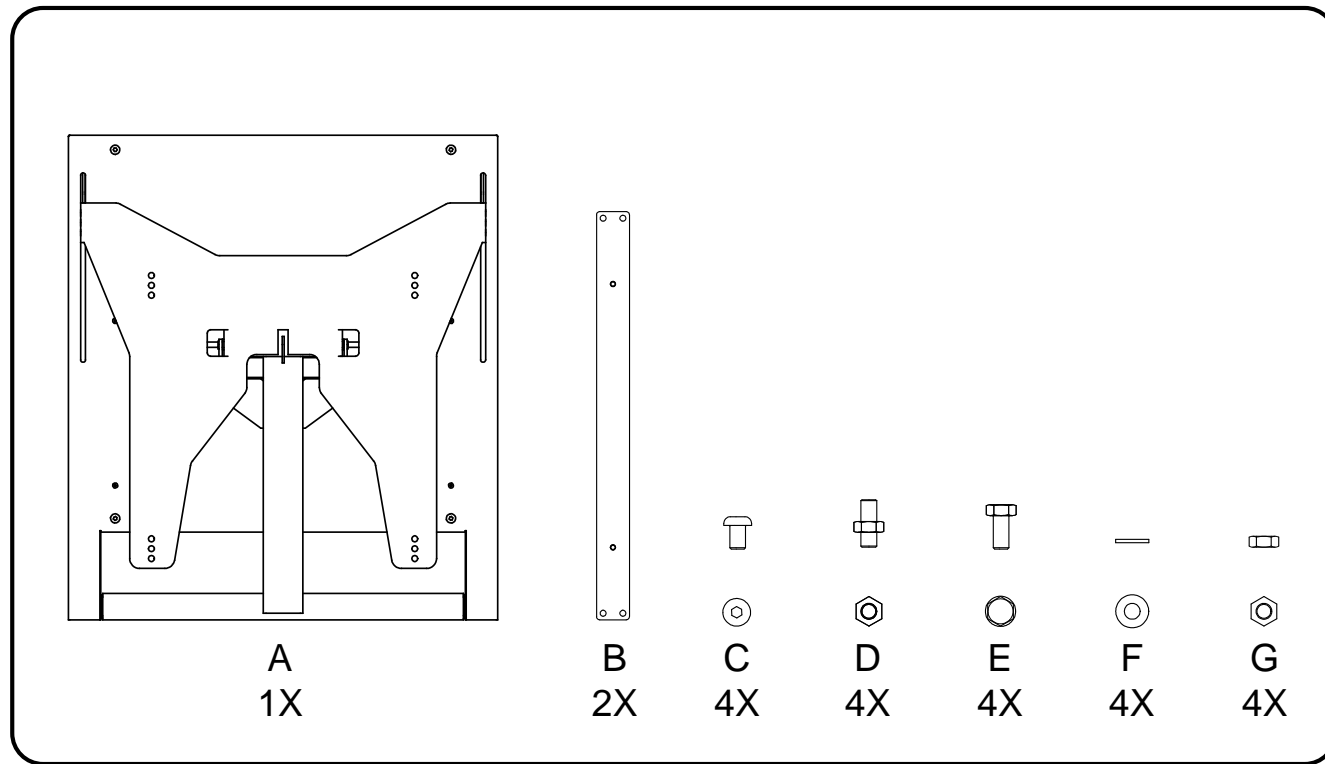

Tilt Frame for LiftBox for 55" LED LCD

Tilt Frame for LiftBox for 55" LED LCD Installation manual

Tilt Frame for LiftBox for 55" LED LCD

CONTENTS

MOUNT TILTFRAME

PREPARE SCREEN WITH VESA 400X400

MOUNT LIFTBOX®

FIX LIFTBOX® AT BOTTOM!

PREPARE SCREEN WITH VESA 400X600

OPEN TILTFRAME AND POSITION SCREEN ON TILTFRAME