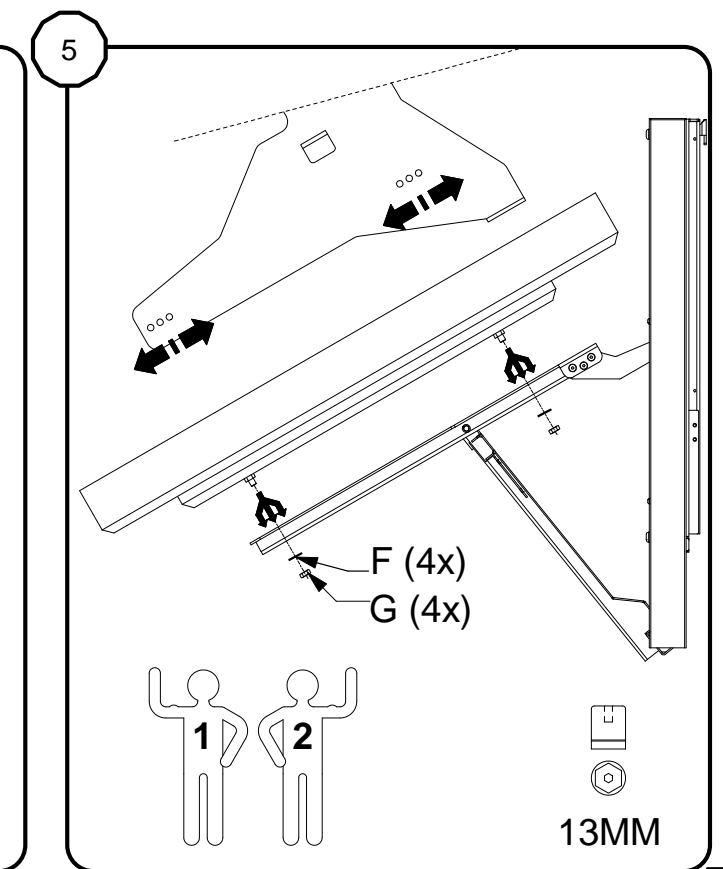

Tilt Frame for LiftBox for 55" LED LCD

Tilt Frame for LiftBox for 55" LED LCD Installation manual

Tilt Frame for LiftBox for 55" LED LCD

CONTENTS

MOUNT TILTFRAME

PREPARE SCREEN WITH VESA 400X400

MOUNT LIFTBOX®

FIX LIFTBOX® AT BOTTOM!

PREPARE SCREEN WITH VESA 400X600

OPEN TILTFRAME AND POSITION SCREEN ON TILTFRAME