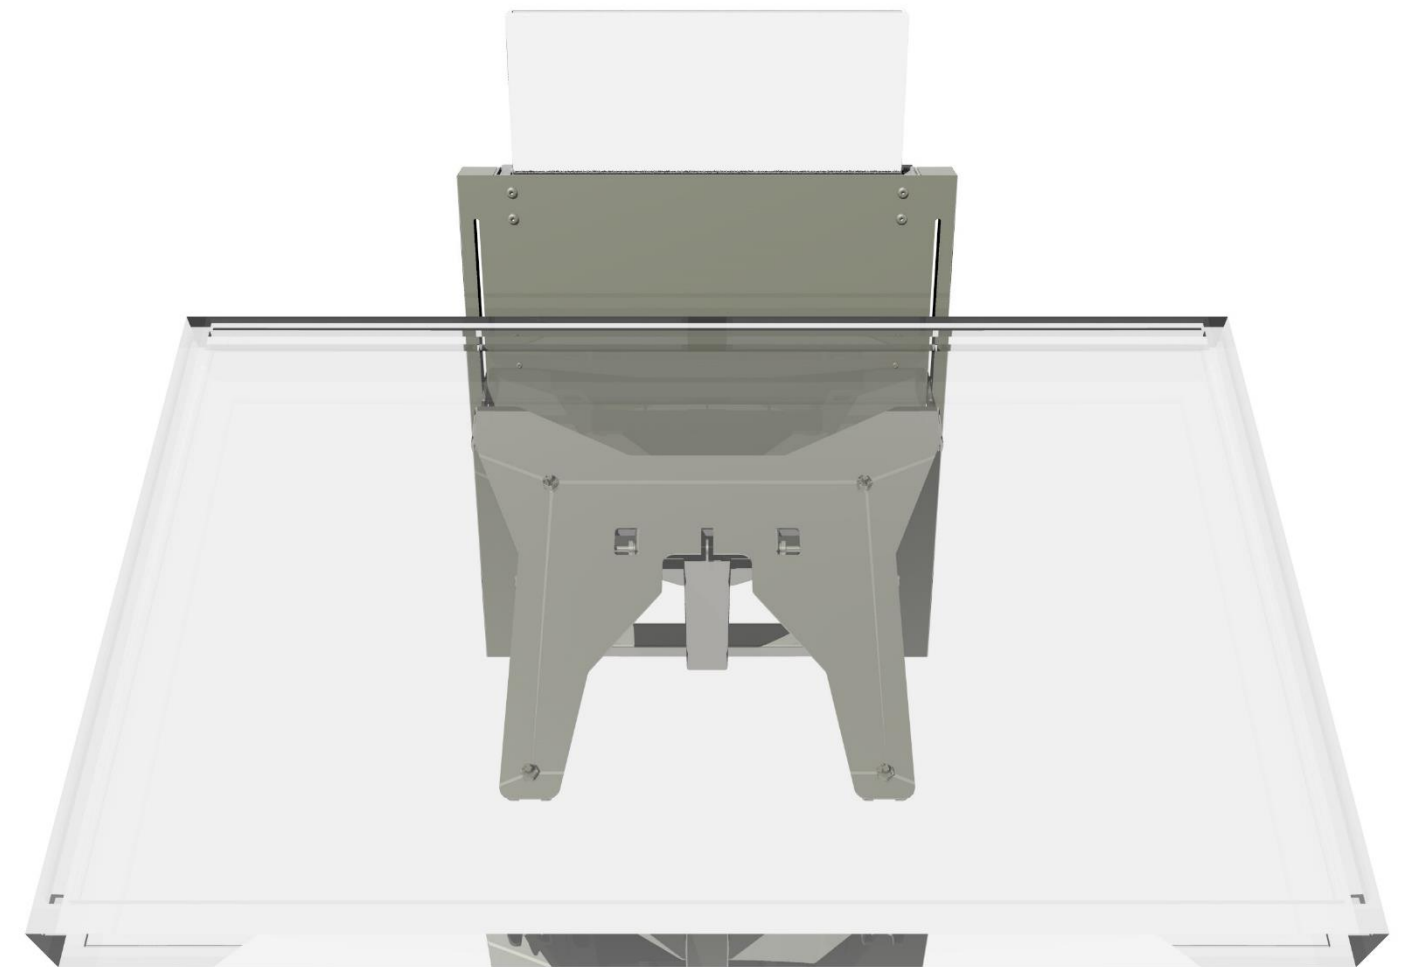

Tilt Frame for LiftBox for 55" LED LCD

Tilt Frame for LiftBox for 55" LED LCD Installation manual

Tilt Frame for LiftBox for 55" LED LCD

CONTENTS

MOUNT TILTFRAME

PREPARE SCREEN WITH VESA 400X400

MOUNT LIFTBOX®

FIX LIFTBOX® AT BOTTOM!

PREPARE SCREEN WITH VESA 400X600

OPEN TILTFRAME AND POSITION SCREEN ON TILTFRAME