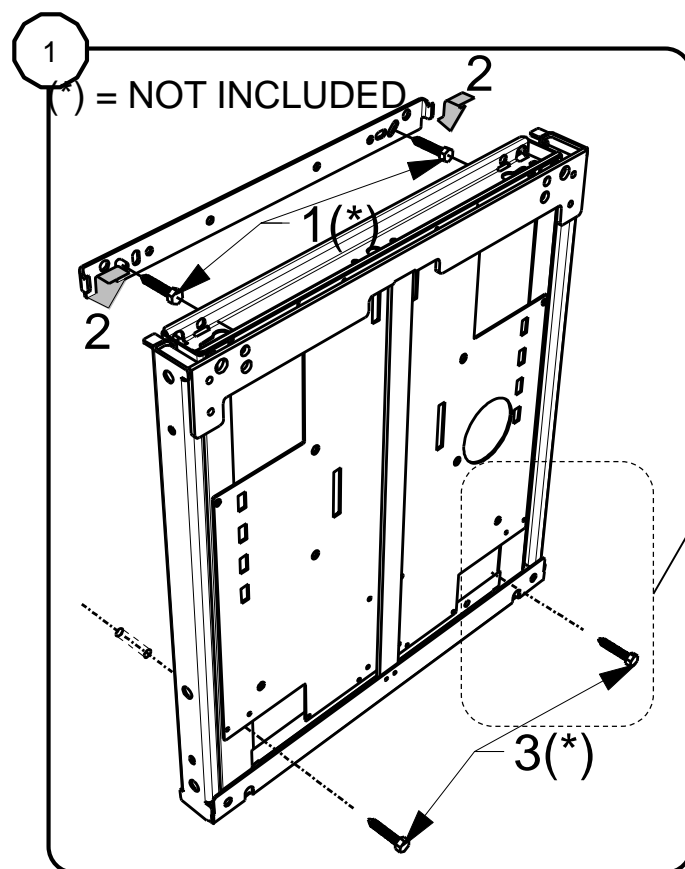

Tilt Frame for LiftBox for 55" LED LCD

Tilt Frame for LiftBox for 55" LED LCD Installation manual

Tilt Frame for LiftBox for 55" LED LCD

CONTENTS

MOUNT TILTFRAME

PREPARE SCREEN WITH VESA 400X400

MOUNT LIFTBOX®

FIX LIFTBOX® AT BOTTOM!

PREPARE SCREEN WITH VESA 400X600

OPEN TILTFRAME AND POSITION SCREEN ON TILTFRAME