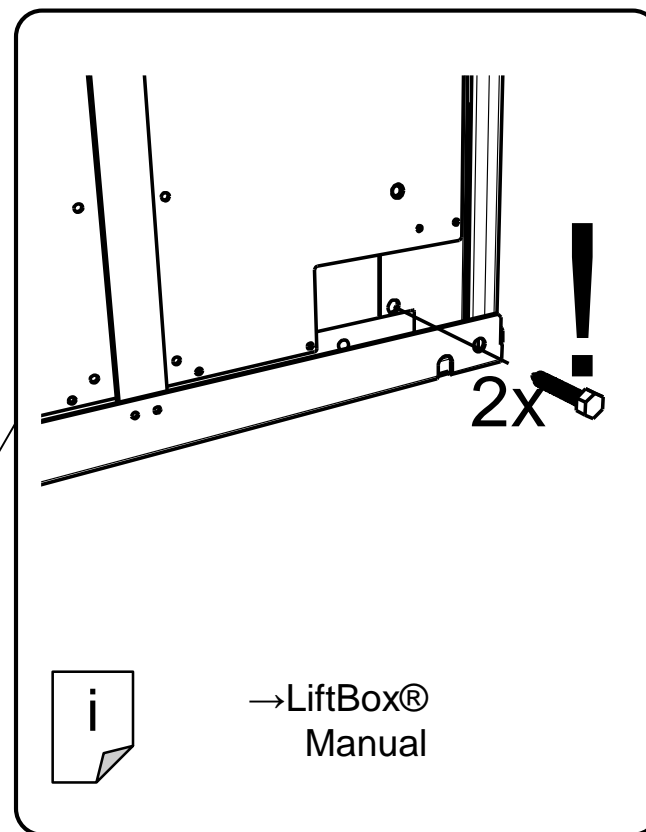

Tilt Frame for LiftBox for 55" LED LCD

Tilt Frame for LiftBox for 55" LED LCD Installation manual

Tilt Frame for LiftBox for 55" LED LCD

CONTENTS

MOUNT TILTFRAME

PREPARE SCREEN WITH VESA 400X400

MOUNT LIFTBOX®

FIX LIFTBOX® AT BOTTOM!

PREPARE SCREEN WITH VESA 400X600

OPEN TILTFRAME AND POSITION SCREEN ON TILTFRAME