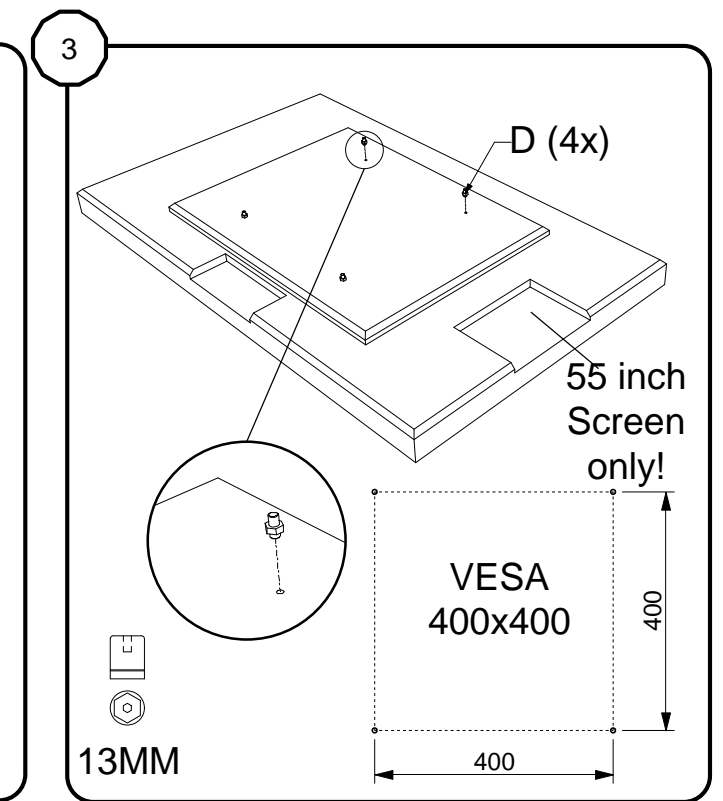

Tilt Frame for LiftBox for 55" LED LCD

Tilt Frame for LiftBox for 55" LED LCD Installation manual

Tilt Frame for LiftBox for 55" LED LCD

CONTENTS

MOUNT TILTFRAME

PREPARE SCREEN WITH VESA 400X400

MOUNT LIFTBOX®

FIX LIFTBOX® AT BOTTOM!

PREPARE SCREEN WITH VESA 400X600

OPEN TILTFRAME AND POSITION SCREEN ON TILTFRAME