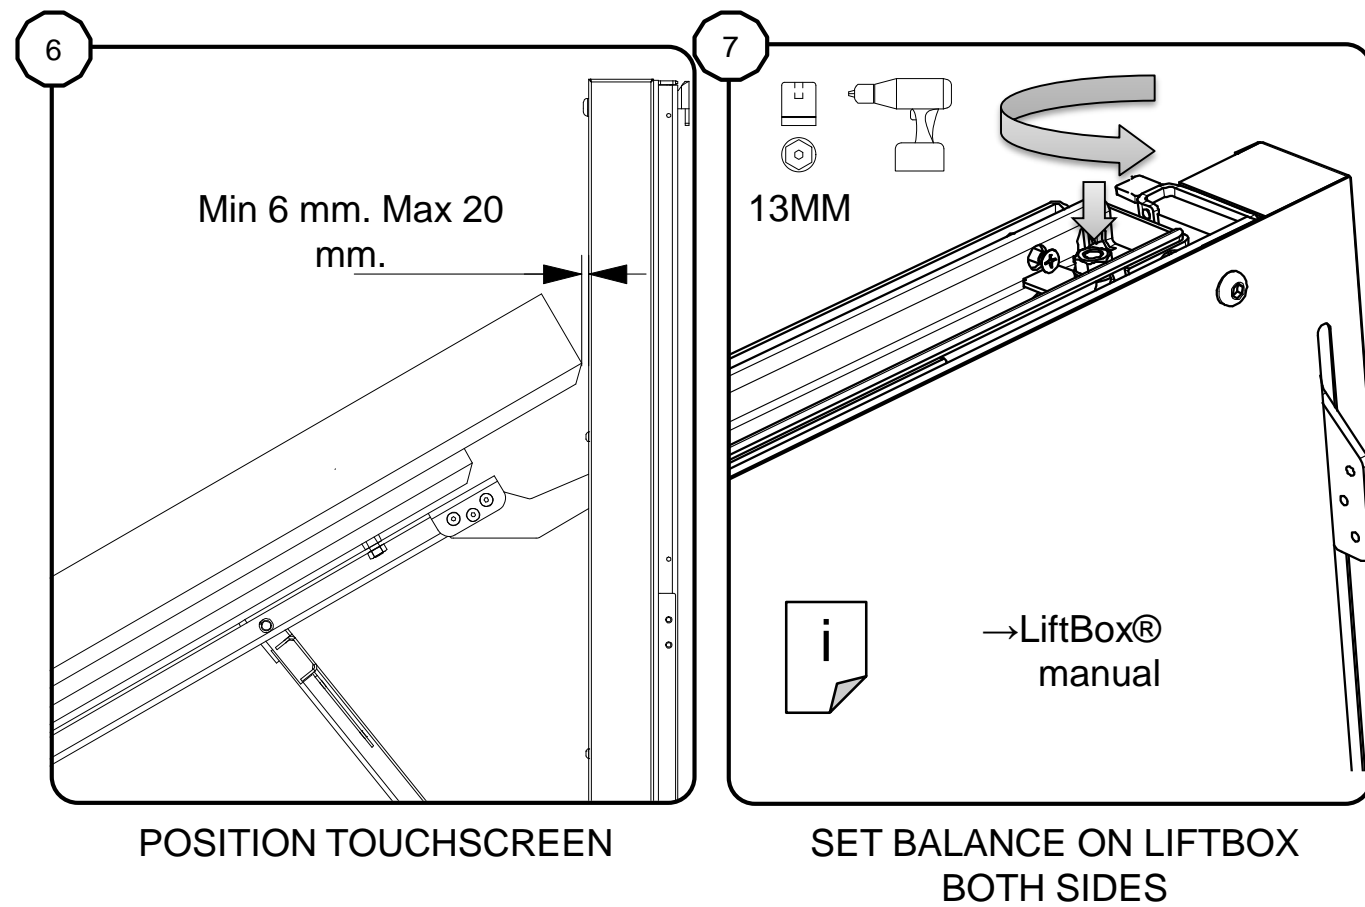

Tilt Frame for LiftBox for 55" LED LCD

Tilt Frame for LiftBox for 55" LED LCD Installation manual

Tilt Frame for LiftBox for 55" LED LCD

CONTENTS

MOUNT TILTFRAME

PREPARE SCREEN WITH VESA 400X400

MOUNT LIFTBOX®

FIX LIFTBOX® AT BOTTOM!

PREPARE SCREEN WITH VESA 400X600

OPEN TILTFRAME AND POSITION SCREEN ON TILTFRAME