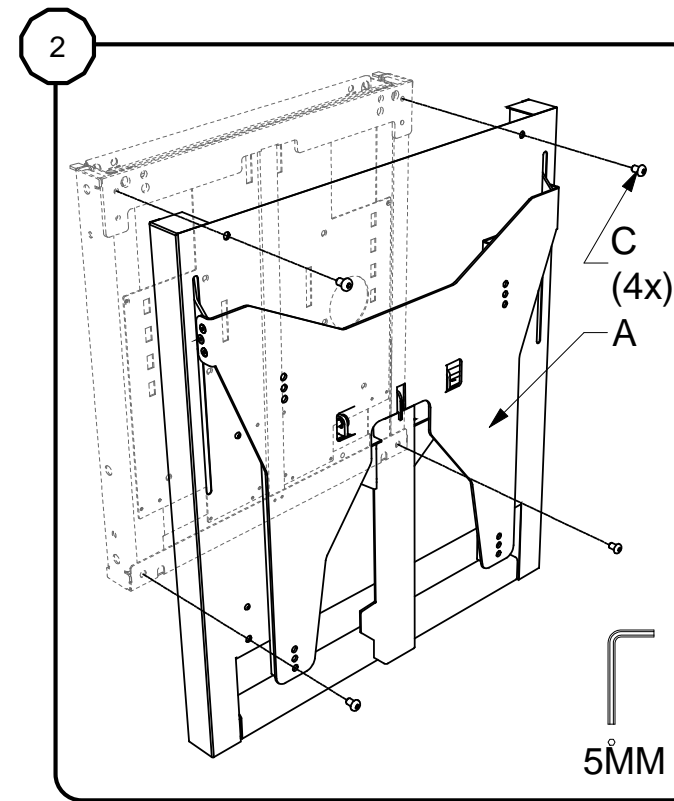

Tilt Frame for LiftBox for 55" LED LCD

Tilt Frame for LiftBox for 55" LED LCD Installation manual

Tilt Frame for LiftBox for 55" LED LCD

CONTENTS

MOUNT TILTFRAME

PREPARE SCREEN WITH VESA 400X400

MOUNT LIFTBOX®

FIX LIFTBOX® AT BOTTOM!

PREPARE SCREEN WITH VESA 400X600

OPEN TILTFRAME AND POSITION SCREEN ON TILTFRAME