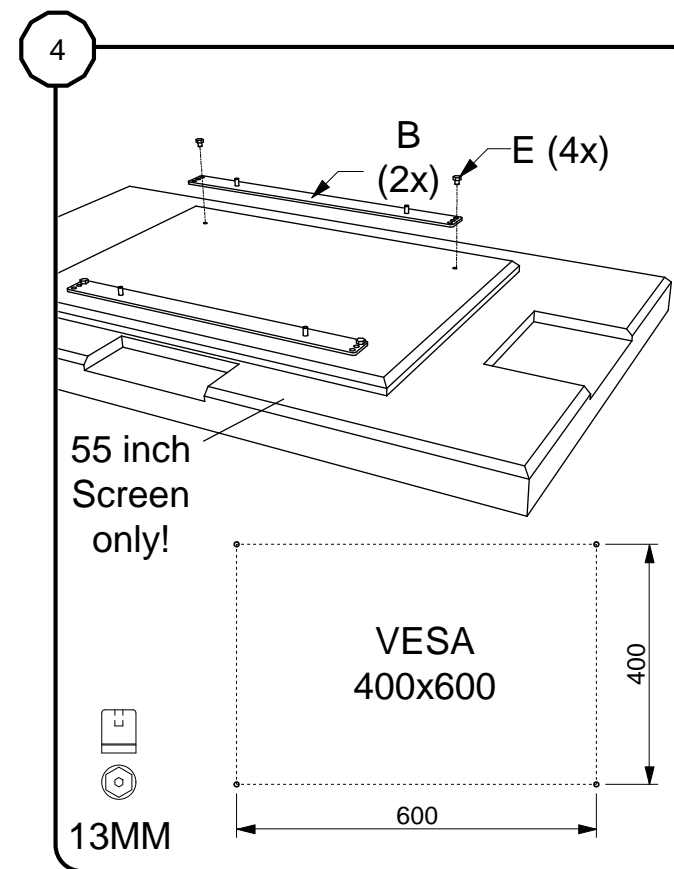

Tilt Frame for LiftBox for 55" LED LCD

Tilt Frame for LiftBox for 55" LED LCD Installation manual

Tilt Frame for LiftBox for 55" LED LCD

CONTENTS

MOUNT TILTFRAME

PREPARE SCREEN WITH VESA 400X400

MOUNT LIFTBOX®

FIX LIFTBOX® AT BOTTOM!

PREPARE SCREEN WITH VESA 400X600

OPEN TILTFRAME AND POSITION SCREEN ON TILTFRAME