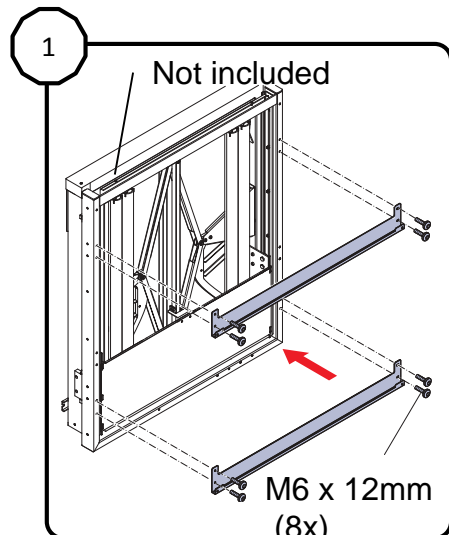

Contents of the box

will fit VESA 100x100 to VESA 600x800

Lock monitor with safety lock screws from the bottom

Please refer to
LiftBox user manual!

Assemble (● 5 mm)

Assemble (● 5 mm)

Hang the monitor on the horizontal brackets

Center the monitor