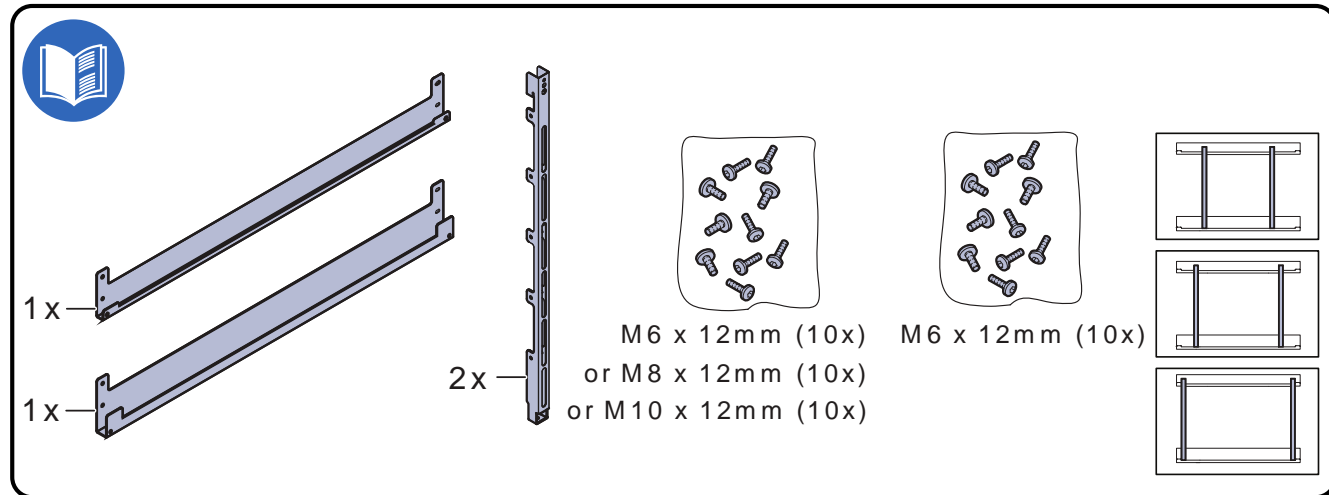

Flatscreen/Vesa interface for LiftBox for 84" LED LCD / LB 650

Flatscreen/Vesa interface for LiftBox for 84" LED LCD / LB 650
Installation manual

Flatscreen/Vesa interface for LiftBox for 84" LED LCD / LB 650

Contents of the box

will fit VESA 100x100 to VESA 600x800

Lock monitor with safety lock screws from the bottom

Please refer to
LiftBox user manual!

Assemble (● 5 mm)

Assemble (● 5 mm)

Hang the monitor on the horizontal brackets

Center the monitor