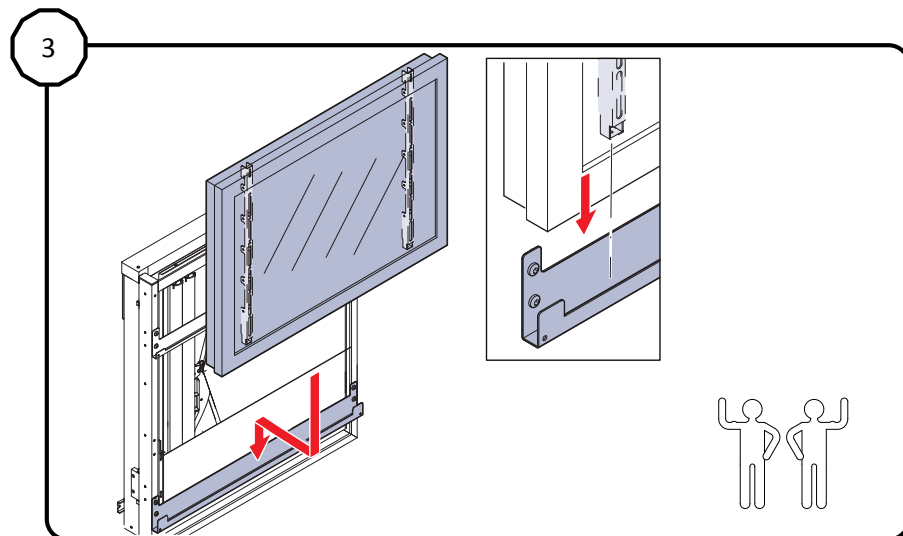

Contents of the box

will fit VESA 100x100 to VESA 600x800

Lock monitor with safety lock screws from the bottom

Please refer to
LiftBox user manual!

Assemble (● 5 mm)

Assemble (● 5 mm)

Hang the monitor on the horizontal brackets

Center the monitor