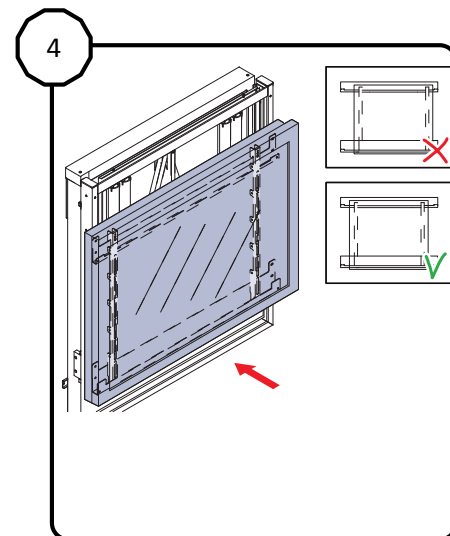

Contents of the box

will fit VESA 100x100 to VESA 600x800

Lock monitor with safety lock screws from the bottom

Please refer to
LiftBox user manual!

Assemble (● 5 mm)

Assemble (● 5 mm)

Hang the monitor on the horizontal brackets

Center the monitor