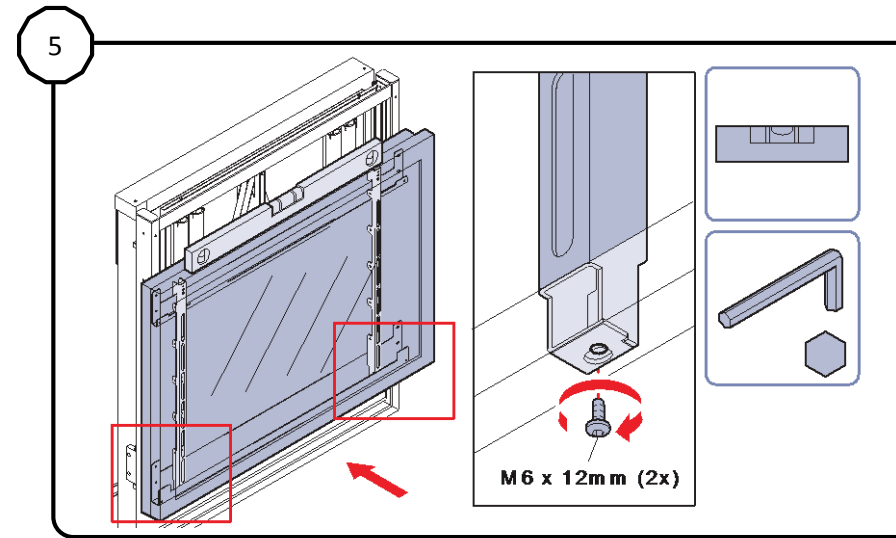

Flatscreen/Vesa interface for LiftBox for 84" LED LCD / LB 650

Flatscreen/Vesa interface for LiftBox for 84" LED LCD / LB 650
Installation manual

Flatscreen/Vesa interface for LiftBox for 84" LED LCD / LB 650

Contents of the box

will fit VESA 100x100 to VESA 600x800

Lock monitor with safety lock screws from the bottom

Please refer to
LiftBox user manual!

Assemble (● 5 mm)

Assemble (● 5 mm)

Hang the monitor on the horizontal brackets

Center the monitor