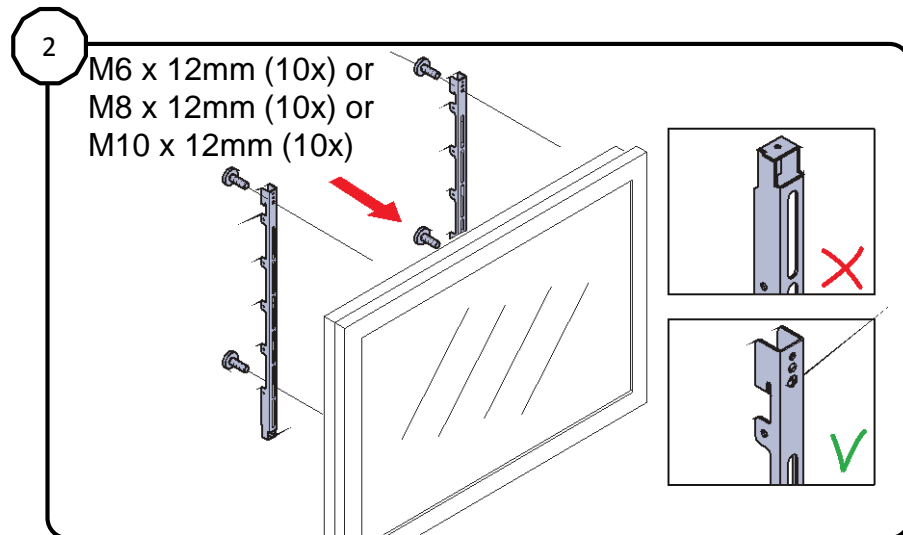

Contents of the box

will fit VESA 100x100 to VESA 600x800

Lock monitor with safety lock screws from the bottom

Please refer to
LiftBox user manual!

Assemble (● 5 mm)

Assemble (● 5 mm)

Hang the monitor on the horizontal brackets

Center the monitor