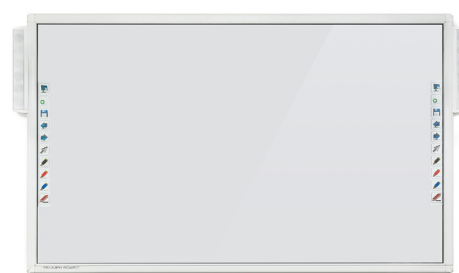

SPEAKERS

TRIUMPH BOARD Speakers are 40W sound bars, mountable on MULTI Touch interactive whiteboards. They are connected to a computer via a USB AUDIO HUB containing an input audio and USB connector for sound bars and 2 output USB connectors.

Features

- Audio HUB volume control
- MIC-in & Line-in available
- Interactive pen-tray port
- External power supply (included)
- Only one USB Cable to PC
- 2 x USB output port available
- No audio cable to PC required

MULTI Touch Interactive Whiteboard (SLIM Line)

Specification

EAN:	8592580120060
Sound Power:	2 x 20W = 40W
Mounting Brackets:	Perfectly fit to whiteboard frame and interactive pen-tray
Frequency:	45Hz – 20KHz
Connectivity Input:	USB (Micro port to PC) IWB / Interactive Pen-Tray
Connectivity Output:	Speaker RCA x 2 / USB A x 2
Supported OS:	Microsoft Windows, Linux, MAC
Power Consumption:	USB 5V, Operating Current: < = 500mA
Audio Hub Dimension:	107 (L) x 65 (W) x 22 (H) mm
Speaker Dimension:	410 (L) x 55 (W) x 42 (D) mm