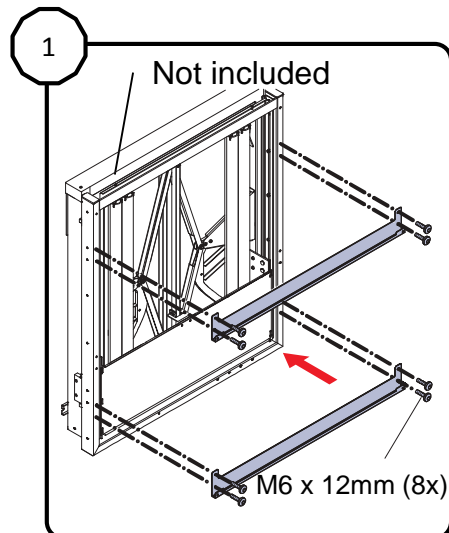

Flatscreen/Vesa interface for LiftBox for 84" LED LCD / LB 650

Flatscreen/Vesa interface for LiftBox for 84" LED LCD / LB 650 Installation manual

Flatscreen/Vesa interface for LiftBox for 84" LED LCD / LB 650

Contents of the box

will fit VESA 100x100 to VESA 600x800

Lock monitor with safety lock screws from the bottom

Assemble (● 5 mm)

Assemble (● 5 mm)

Hang the monitor on the horizontal brackets

Center the monitor