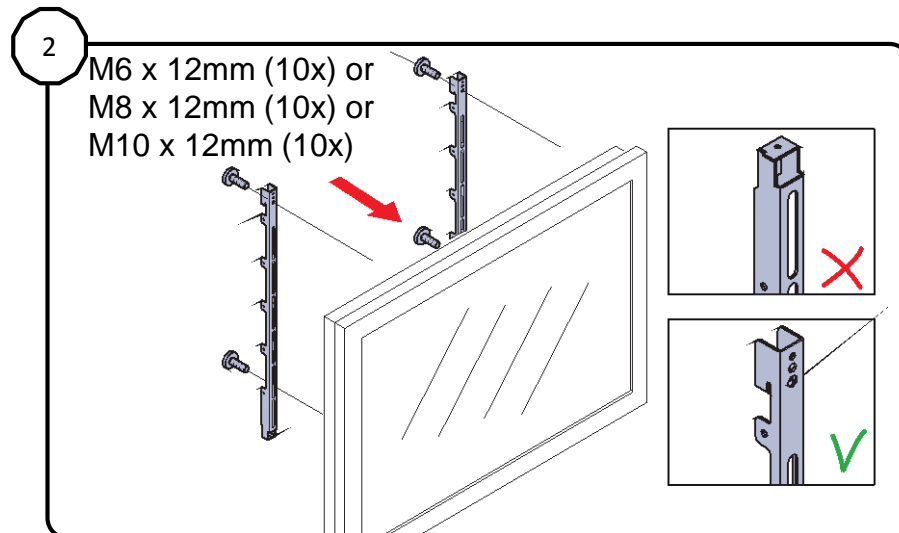

Contents of the box

will fit VESA 100x100 to VESA 600x800

Lock monitor with safety lock screws from the bottom

Assemble (● 5 mm)

Assemble (● 5 mm)

Hang the monitor on the horizontal brackets

Center the monitor