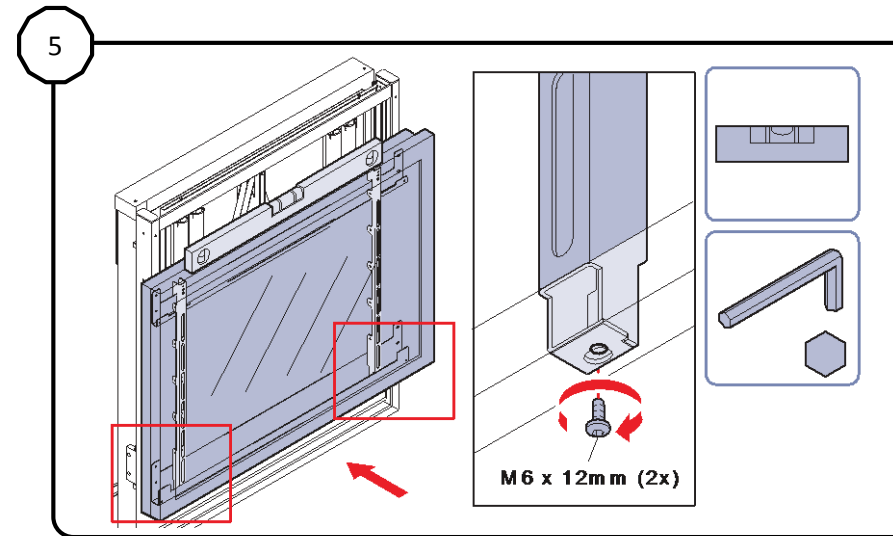

Flatscreen/Vesa interface for LiftBox for 84" LED LCD / LB 650

Flatscreen/Vesa interface for LiftBox for 84" LED LCD / LB 650 Installation manual

Flatscreen/Vesa interface for LiftBox for 84" LED LCD / LB 650

Contents of the box

will fit VESA 100x100 to VESA 600x800

Lock monitor with safety lock screws from the bottom

Assemble (● 5 mm)

Assemble (● 5 mm)

Hang the monitor on the horizontal brackets

Center the monitor