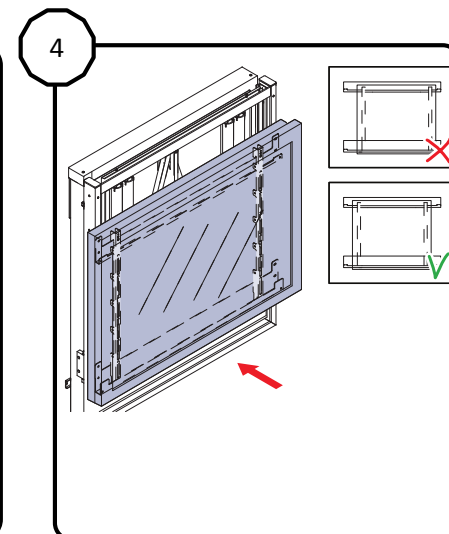

Contents of the box

will fit VESA 100x100 to VESA 600x800

Lock monitor with safety lock screws from the bottom

Assemble (● 5 mm)

Assemble (● 5 mm)

Hang the monitor on the horizontal brackets

Center the monitor