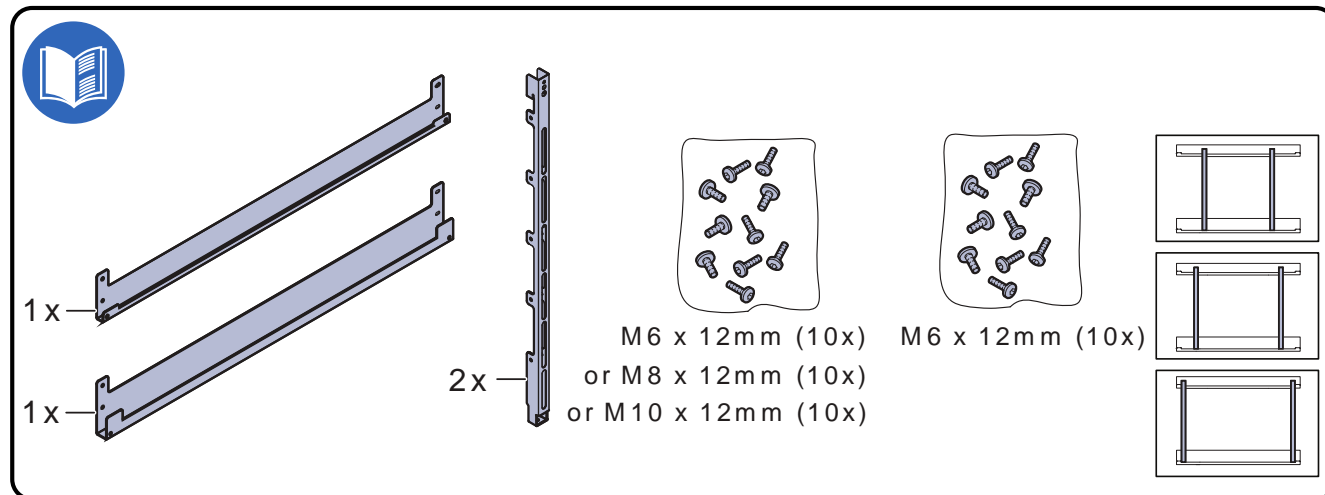

Flatscreen/Vesa interface for LiftBox for 84" LED LCD / LB 650

Flatscreen/Vesa interface for LiftBox for 84" LED LCD / LB 650 Installation manual

Flatscreen/Vesa interface for LiftBox for 84" LED LCD / LB 650

Contents of the box

will fit VESA 100x100 to VESA 600x800

Lock monitor with safety lock screws from the bottom

Assemble (● 5 mm)

Assemble (● 5 mm)

Hang the monitor on the horizontal brackets

Center the monitor