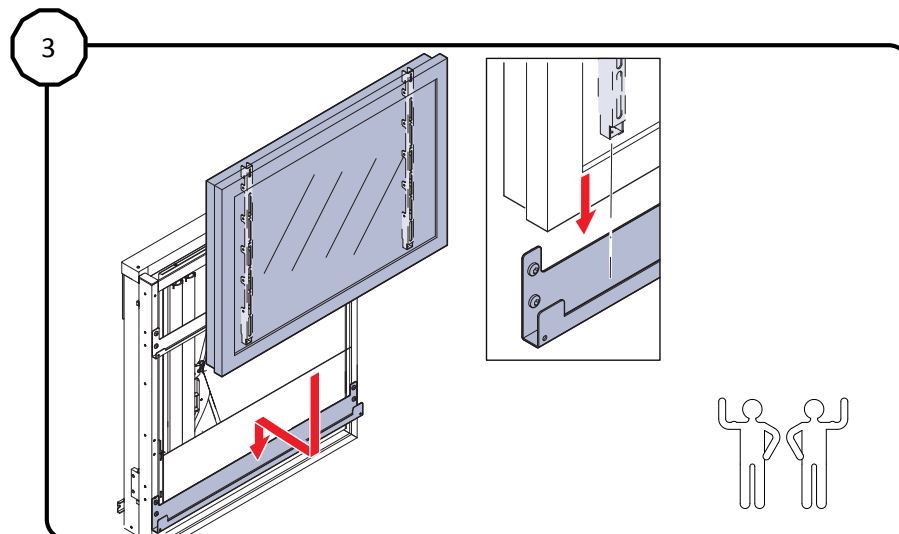

Contents of the box

will fit VESA 100x100 to VESA 600x800

Lock monitor with safety lock screws from the bottom

Assemble (● 5 mm)

Assemble (● 5 mm)

Hang the monitor on the horizontal brackets

Center the monitor